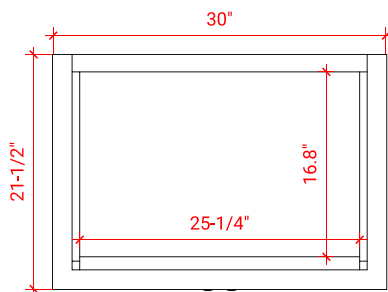

D031S

BASE CABINET DIMENSIONS

30" W x 21.5" D x 34.5" H

FEATURES

- Solid wood frame & plywood panels
- Dovetail drawers and joints
- Soft closing doors & drawers

HARDWARE FINISHES

Brushed Nickel Satin Brass Matte Black Polished Chrome

AVAILABLE COLORS

White Grey Midnight Blue Espresso

FRONT VIEW

SIDE VIEW

PLAN VIEW

30" SINGLE RECTANGLE SINK COUNTERTOP WITH 1.5 IN. THICKNESS

ARIEL

OVERALL DIMENSIONS

30.25" W x 22" D x 1.5" H

COUNTERTOP OPTIONS

Carrara White Quartz
CQ-030S-REC-CT

FEATURES

- Solid countertop with mitered edges & seams
- Undermount white rectangular sink
- Pre-drilled for 8" widespread faucet

INCLUDED

- Countertop
- Matching Backsplash
- Rectangle Sink

COUNTERTOP PLAN VIEW

EDGE SIDE VIEW

THREE DIMENSIONAL COUNTERTOP VIEW