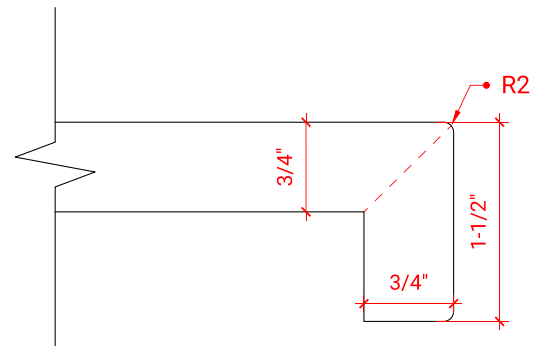

D031S

BASE CABINET DIMENSIONS

30" W x 21.5" D x 34.5" H

FEATURES

- Solid wood frame & plywood panels
- Dovetail drawers and joints
- Soft closing doors & drawers

HARDWARE FINISHES

Brushed Nickel Satin Brass Matte Black Polished Chrome

AVAILABLE COLORS

White Grey Midnight Blue Espresso

FRONT VIEW

SIDE VIEW

PLAN VIEW

30" SINGLE RECTANGLE SINK COUNTERTOP WITH 1.5 IN. THICKNESS

ARIEL

OVERALL DIMENSIONS

30.25" W x 22" D x 1.5" H

COUNTERTOP OPTIONS

Carrara White Quartz
CQ-030S-REC-CT

FEATURES

- Solid countertop with mitered edges & seams
- Undermount white rectangular sink
- Pre-drilled for 8" widespread faucet

INCLUDED

- Countertop
- Matching Backsplash
- Rectangle Sink

COUNTERTOP PLAN VIEW

EDGE SIDE VIEW

THREE DIMENSIONAL COUNTERTOP VIEW