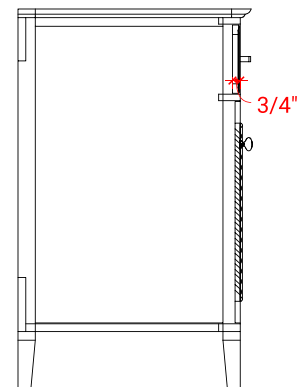

D031S

BASE CABINET DIMENSIONS

30" W x 21.5" D x 34.5" H

FEATURES

- Solid wood frame & plywood panels
- Dovetail drawers and joints
- Soft closing doors & drawers

HARDWARE FINISHES

Brushed Nickel Satin Brass Matte Black Polished Chrome

AVAILABLE COLORS

White Grey Midnight Blue Espresso

FRONT VIEW

SIDE VIEW

PLAN VIEW

30" SINGLE RECTANGLE SINK COUNTERTOP WITH 1.5 IN. THICKNESS

ARIEL

OVERALL DIMENSIONS

30.25" W x 22" D x 1.5" H

COUNTERTOP OPTIONS

Carrara White Quartz
CQ-030S-REC-CT

FEATURES

- Solid countertop with mitered edges & seams
- Undermount white rectangular sink
- Pre-drilled for 8" widespread faucet

INCLUDED

- Countertop
- Matching Backsplash
- Rectangle Sink

COUNTERTOP PLAN VIEW

EDGE SIDE VIEW

THREE DIMENSIONAL COUNTERTOP VIEW