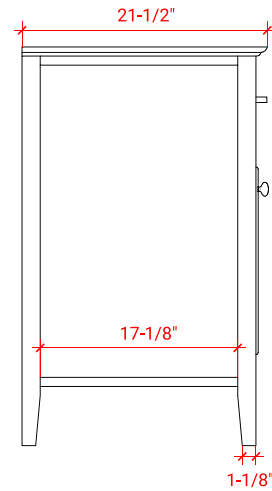

D031S

BASE CABINET DIMENSIONS

30" W x 21.5" D x 34.5" H

FEATURES

- Solid wood frame & plywood panels
- Dovetail drawers and joints
- Soft closing doors & drawers

HARDWARE FINISHES

Brushed Nickel Satin Brass Matte Black Polished Chrome

AVAILABLE COLORS

White Grey Midnight Blue Espresso

FRONT VIEW

SIDE VIEW

PLAN VIEW

30" SINGLE RECTANGLE SINK COUNTERTOP WITH 1.5 IN. THICKNESS

ARIEL

OVERALL DIMENSIONS

30.25" W x 22" D x 1.5" H

COUNTERTOP OPTIONS

Carrara White Quartz
CQ-030S-REC-CT

FEATURES

- Solid countertop with mitered edges & seams
- Undermount white rectangular sink
- Pre-drilled for 8" widespread faucet

INCLUDED

- Countertop
- Matching Backsplash
- Rectangle Sink

COUNTERTOP PLAN VIEW

EDGE SIDE VIEW

THREE DIMENSIONAL COUNTERTOP VIEW