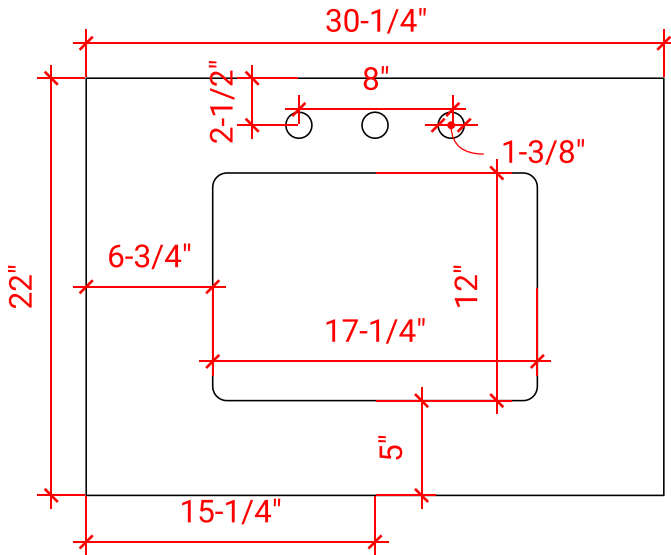

D031S

BASE CABINET DIMENSIONS

30" W x 21.5" D x 34.5" H

FEATURES

- Solid wood frame & plywood panels
- Dovetail drawers and joints
- Soft closing doors & drawers

HARDWARE FINISHES

Brushed Nickel Satin Brass Matte Black Polished Chrome

AVAILABLE COLORS

White Grey Midnight Blue Espresso

FRONT VIEW

SIDE VIEW

PLAN VIEW

30" SINGLE RECTANGLE SINK COUNTERTOP WITH 1.5 IN. THICKNESS

ARIEL

OVERALL DIMENSIONS

30.25" W x 22" D x 1.5" H

COUNTERTOP OPTIONS

Carrara White Quartz
CQ-030S-REC-CT

FEATURES

- Solid countertop with mitered edges & seams
- Undermount white rectangular sink
- Pre-drilled for 8" widespread faucet

INCLUDED

- Countertop
- Matching Backsplash
- Rectangle Sink

COUNTERTOP PLAN VIEW

EDGE SIDE VIEW

THREE DIMENSIONAL COUNTERTOP VIEW