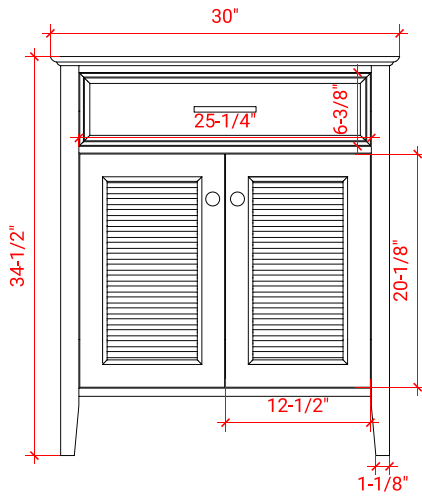

D031S

BASE CABINET DIMENSIONS

30" W x 21.5" D x 34.5" H

FEATURES

- Solid wood frame & plywood panels
- Dovetail drawers and joints
- Soft closing doors & drawers

HARDWARE FINISHES

Brushed Nickel Satin Brass Matte Black Polished Chrome

AVAILABLE COLORS

White Grey Midnight Blue Espresso

FRONT VIEW

SIDE VIEW

PLAN VIEW

30" SINGLE RECTANGLE SINK COUNTERTOP WITH 1.5 IN. THICKNESS

ARIEL

OVERALL DIMENSIONS

30.25" W x 22" D x 1.5" H

COUNTERTOP OPTIONS

Carrara White Quartz
CQ-030S-REC-CT

FEATURES

- Solid countertop with mitered edges & seams
- Undermount white rectangular sink
- Pre-drilled for 8" widespread faucet

INCLUDED

- Countertop
- Matching Backsplash
- Rectangle Sink

COUNTERTOP PLAN VIEW

EDGE SIDE VIEW

THREE DIMENSIONAL COUNTERTOP VIEW