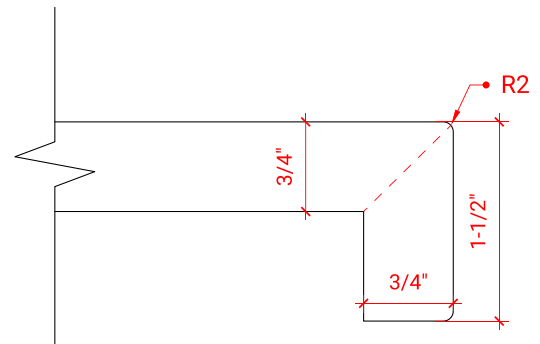

D031S

BASE CABINET DIMENSIONS

30" W x 21.5" D x 34.5" H

FEATURES

- Solid wood frame & plywood panels
- Dovetail drawers and joints
- Soft closing doors & drawers

HARDWARE FINISHES

Brushed Nickel Satin Brass Matte Black Polished Chrome

AVAILABLE COLORS

White Grey Midnight Blue Espresso

FRONT VIEW

SIDE VIEW

PLAN VIEW

30" SINGLE OVAL SINK COUNTERTOP WITH 1.5 IN. THICKNESS

ARIEL

OVERALL DIMENSIONS

30.25" W x 22" D x 1.5" H

COUNTERTOP OPTIONS

Carrara White Quartz
CQ-030S-OVL-CT

FEATURES

- Solid countertop with mitered edges & seams
- Undermount white oval sink
- Pre-drilled for 8" widespread faucet

INCLUDED

- Countertop
- Matching Backsplash
- Oval Sink

COUNTERTOP PLAN VIEW

EDGE SIDE VIEW

THREE DIMENSIONAL COUNTERTOP VIEW