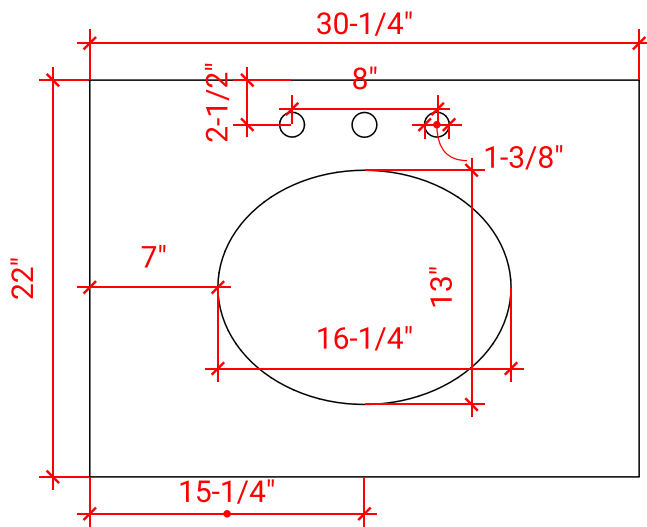

D031S

BASE CABINET DIMENSIONS

30" W x 21.5" D x 34.5" H

FEATURES

- Solid wood frame & plywood panels
- Dovetail drawers and joints
- Soft closing doors & drawers

HARDWARE FINISHES

Brushed Nickel Satin Brass Matte Black Polished Chrome

AVAILABLE COLORS

White Grey Midnight Blue Espresso

FRONT VIEW

SIDE VIEW

PLAN VIEW

30" SINGLE OVAL SINK COUNTERTOP WITH 1.5 IN. THICKNESS

ARIEL

OVERALL DIMENSIONS

30.25" W x 22" D x 1.5" H

COUNTERTOP OPTIONS

Carrara White Quartz
CQ-030S-OVL-CT

FEATURES

- Solid countertop with mitered edges & seams
- Undermount white oval sink
- Pre-drilled for 8" widespread faucet

INCLUDED

- Countertop
- Matching Backsplash
- Oval Sink

COUNTERTOP PLAN VIEW

EDGE SIDE VIEW

THREE DIMENSIONAL COUNTERTOP VIEW