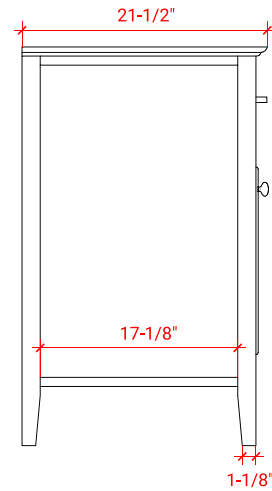

D031S

BASE CABINET DIMENSIONS

30" W x 21.5" D x 34.5" H

FEATURES

- Solid wood frame & plywood panels
- Dovetail drawers and joints
- Soft closing doors & drawers

HARDWARE FINISHES

Brushed Nickel Satin Brass Matte Black Polished Chrome

AVAILABLE COLORS

White Grey Midnight Blue Espresso

FRONT VIEW

SIDE VIEW

PLAN VIEW

30" SINGLE OVAL SINK COUNTERTOP WITH 1.5 IN. THICKNESS

ARIEL

OVERALL DIMENSIONS

30.25" W x 22" D x 1.5" H

COUNTERTOP OPTIONS

Carrara White Quartz
CQ-030S-OVL-CT

FEATURES

- Solid countertop with mitered edges & seams
- Undermount white oval sink
- Pre-drilled for 8" widespread faucet

INCLUDED

- Countertop
- Matching Backsplash
- Oval Sink

COUNTERTOP PLAN VIEW

EDGE SIDE VIEW

THREE DIMENSIONAL COUNTERTOP VIEW