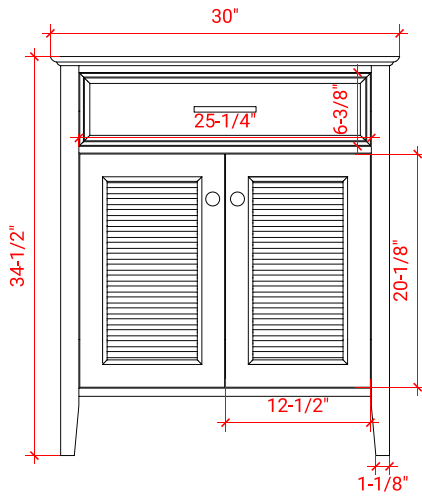

D031S

BASE CABINET DIMENSIONS

30" W x 21.5" D x 34.5" H

FEATURES

- Solid wood frame & plywood panels
- Dovetail drawers and joints
- Soft closing doors & drawers

HARDWARE FINISHES

Brushed Nickel Satin Brass Matte Black Polished Chrome

AVAILABLE COLORS

White Grey Midnight Blue Espresso

FRONT VIEW

SIDE VIEW

PLAN VIEW

30" SINGLE OVAL SINK COUNTERTOP WITH 1.5 IN. THICKNESS

ARIEL

OVERALL DIMENSIONS

30.25" W x 22" D x 1.5" H

COUNTERTOP OPTIONS

Carrara White Quartz
CQ-030S-OVL-CT

FEATURES

- Solid countertop with mitered edges & seams
- Undermount white oval sink
- Pre-drilled for 8" widespread faucet

INCLUDED

- Countertop
- Matching Backsplash
- Oval Sink

COUNTERTOP PLAN VIEW

EDGE SIDE VIEW

THREE DIMENSIONAL COUNTERTOP VIEW