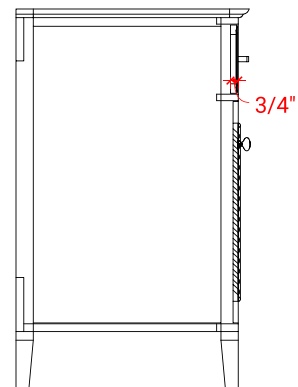

D031S

BASE CABINET DIMENSIONS

30" W x 21.5" D x 34.5" H

FEATURES

- Solid wood frame & plywood panels
- Dovetail drawers and joints
- Soft closing doors & drawers

HARDWARE FINISHES

Brushed Nickel Satin Brass Matte Black Polished Chrome

AVAILABLE COLORS

White Grey Midnight Blue Espresso

FRONT VIEW

SIDE VIEW

PLAN VIEW

30" SINGLE OVAL SINK COUNTERTOP WITH 1.5 IN. THICKNESS

ARIEL

OVERALL DIMENSIONS

30.25" W x 22" D x 1.5" H

COUNTERTOP OPTIONS

Carrara White Quartz
CQ-030S-OVL-CT

FEATURES

- Solid countertop with mitered edges & seams
- Undermount white oval sink
- Pre-drilled for 8" widespread faucet

INCLUDED

- Countertop
- Matching Backsplash
- Oval Sink

COUNTERTOP PLAN VIEW

EDGE SIDE VIEW

THREE DIMENSIONAL COUNTERTOP VIEW