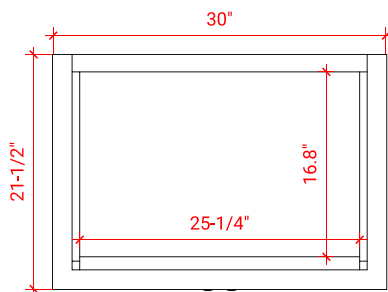

D031S

BASE CABINET DIMENSIONS

30" W x 21.5" D x 34.5" H

FEATURES

- Solid wood frame & plywood panels
- Dovetail drawers and joints
- Soft closing doors & drawers

HARDWARE FINISHES

Brushed Nickel Satin Brass Matte Black Polished Chrome

AVAILABLE COLORS

White Grey Midnight Blue Espresso

FRONT VIEW

SIDE VIEW

PLAN VIEW

30" SINGLE OVAL SINK COUNTERTOP WITH 1.5 IN. THICKNESS

ARIEL

OVERALL DIMENSIONS

30.25" W x 22" D x 1.5" H

COUNTERTOP OPTIONS

Carrara White Quartz
CQ-030S-OVL-CT

FEATURES

- Solid countertop with mitered edges & seams
- Undermount white oval sink
- Pre-drilled for 8" widespread faucet

INCLUDED

- Countertop
- Matching Backsplash
- Oval Sink

COUNTERTOP PLAN VIEW

EDGE SIDE VIEW

THREE DIMENSIONAL COUNTERTOP VIEW