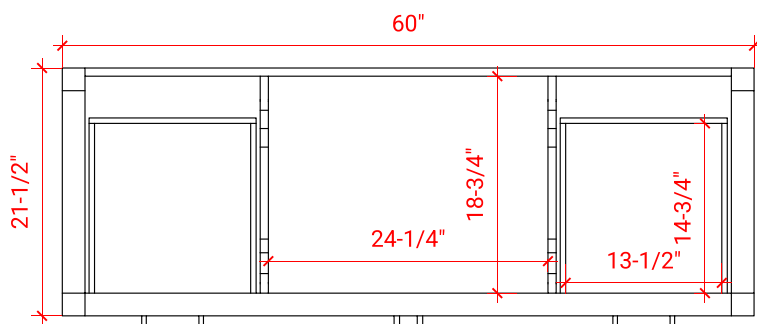

MAGNOLIA 60" SINGLE SINK BASE CABINET

ARIEL

S060S

BASE CABINET DIMENSIONS

60" W x 21.5" D x 34.5" H

FEATURES

- Solid wood frame & plywood panels
- Dovetail drawers and joints
- Soft closing doors & drawers

HARDWARE FINISHES

Brushed Nickel Satin Brass Matte Black Polished Chrome

AVAILABLE COLORS

White Grey Midnight Blue

FRONT VIEW

SIDE VIEW

PLAN VIEW

60" SINGLE RECTANGLE SINK COUNTERTOP WITH 1.5 IN. THICKNESS

ARIEL

OVERALL DIMENSIONS

60.25" W x 22" D x 1.5" H

COUNTERTOP OPTIONS

Carrara White Quartz
CQ-060S-REC-CT

FEATURES

- Solid countertop with mitered edges & seams
- Undermount white rectangular sink
- Pre-drilled for 8" widespread faucet

INCLUDED

- Countertop
- Matching Backsplash
- Rectangle Sink

COUNTERTOP PLAN VIEW

EDGE SIDE VIEW

THREE DIMENSIONAL COUNTERTOP VIEW