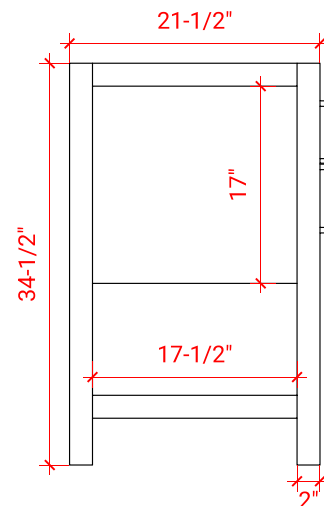

MAGNOLIA 60" SINGLE SINK BASE CABINET

ARIEL

S060S

BASE CABINET DIMENSIONS

60" W x 21.5" D x 34.5" H

FEATURES

- Solid wood frame & plywood panels
- Dovetail drawers and joints
- Soft closing doors & drawers

HARDWARE FINISHES

Brushed Nickel Satin Brass Matte Black Polished Chrome

AVAILABLE COLORS

White Grey Midnight Blue

FRONT VIEW

SIDE VIEW

PLAN VIEW

60" SINGLE RECTANGLE SINK COUNTERTOP WITH 1.5 IN. THICKNESS

ARIEL

OVERALL DIMENSIONS

60.25" W x 22" D x 1.5" H

COUNTERTOP OPTIONS

Carrara White Quartz
CQ-060S-REC-CT

FEATURES

- Solid countertop with mitered edges & seams
- Undermount white rectangular sink
- Pre-drilled for 8" widespread faucet

INCLUDED

- Countertop
- Matching Backsplash
- Rectangle Sink

COUNTERTOP PLAN VIEW

EDGE SIDE VIEW

THREE DIMENSIONAL COUNTERTOP VIEW