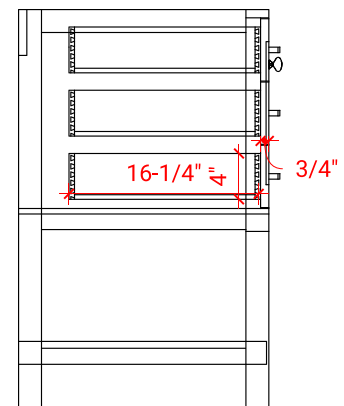

MAGNOLIA 60" SINGLE SINK BASE CABINET

ARIEL

S060S

BASE CABINET DIMENSIONS

60" W x 21.5" D x 34.5" H

FEATURES

- Solid wood frame & plywood panels
- Dovetail drawers and joints
- Soft closing doors & drawers

HARDWARE FINISHES

Brushed Nickel Satin Brass Matte Black Polished Chrome

AVAILABLE COLORS

White Grey Midnight Blue

FRONT VIEW

SIDE VIEW

PLAN VIEW

60" SINGLE RECTANGLE SINK COUNTERTOP WITH 1.5 IN. THICKNESS

ARIEL

OVERALL DIMENSIONS

60.25" W x 22" D x 1.5" H

COUNTERTOP OPTIONS

Carrara White Quartz
CQ-060S-REC-CT

FEATURES

- Solid countertop with mitered edges & seams
- Undermount white rectangular sink
- Pre-drilled for 8" widespread faucet

INCLUDED

- Countertop
- Matching Backsplash
- Rectangle Sink

COUNTERTOP PLAN VIEW

EDGE SIDE VIEW

THREE DIMENSIONAL COUNTERTOP VIEW