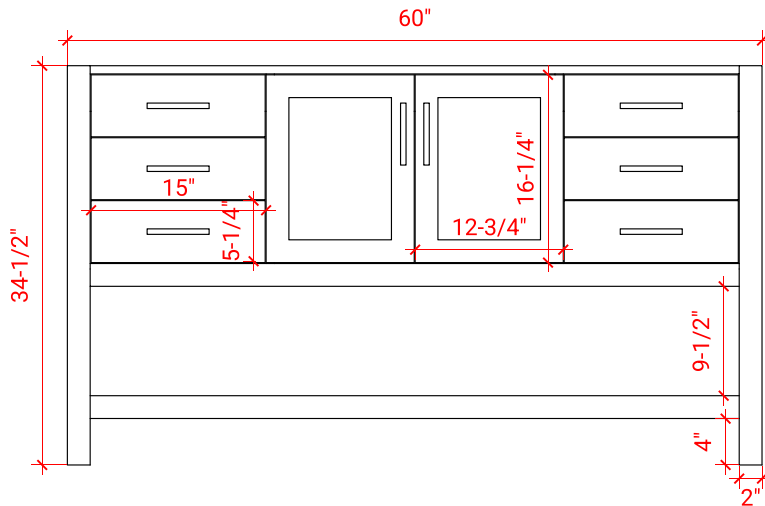

MAGNOLIA 60" SINGLE SINK BASE CABINET

ARIEL

S060S

BASE CABINET DIMENSIONS

60" W x 21.5" D x 34.5" H

FEATURES

- Solid wood frame & plywood panels
- Dovetail drawers and joints
- Soft closing doors & drawers

HARDWARE FINISHES

Brushed Nickel Satin Brass Matte Black Polished Chrome

AVAILABLE COLORS

White Grey Midnight Blue

FRONT VIEW

SIDE VIEW

PLAN VIEW

60" SINGLE RECTANGLE SINK COUNTERTOP WITH 1.5 IN. THICKNESS

ARIEL

OVERALL DIMENSIONS

60.25" W x 22" D x 1.5" H

COUNTERTOP OPTIONS

Carrara White Quartz
CQ-060S-REC-CT

FEATURES

- Solid countertop with mitered edges & seams
- Undermount white rectangular sink
- Pre-drilled for 8" widespread faucet

INCLUDED

- Countertop
- Matching Backsplash
- Rectangle Sink

COUNTERTOP PLAN VIEW

EDGE SIDE VIEW

THREE DIMENSIONAL COUNTERTOP VIEW