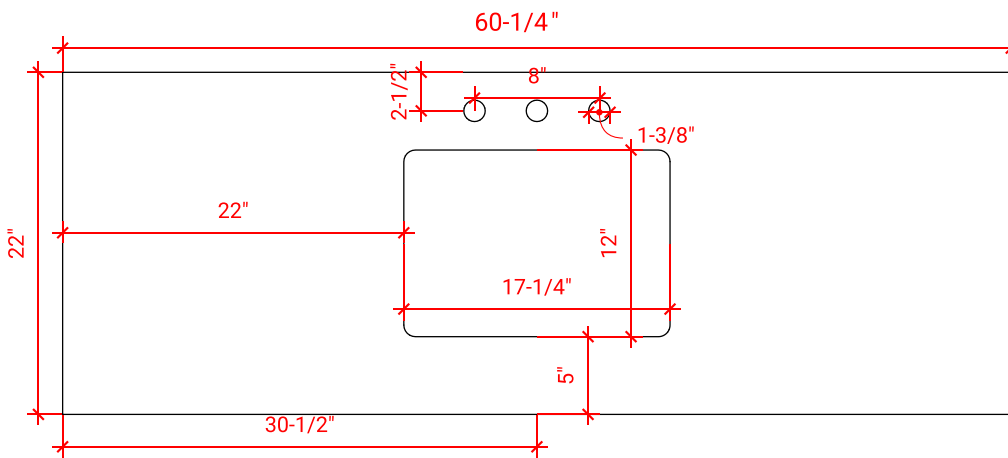

MAGNOLIA 60" SINGLE SINK BASE CABINET

ARIEL

S060S

BASE CABINET DIMENSIONS

60" W x 21.5" D x 34.5" H

FEATURES

- Solid wood frame & plywood panels
- Dovetail drawers and joints
- Soft closing doors & drawers

HARDWARE FINISHES

OVERALL DIMENSIONS

60.25" W x 22" D x 1.5" H

COUNTERTOP OPTIONS

Carrara White Quartz
CQ-060S-REC-CT

FEATURES

- Solid countertop with mitered edges & seams
- Undermount white rectangular sink
- Pre-drilled for 8" widespread faucet

INCLUDED

- Countertop
- Matching Backsplash
- Rectangle Sink

COUNTERTOP PLAN VIEW

EDGE SIDE VIEW

THREE DIMENSIONAL COUNTERTOP VIEW