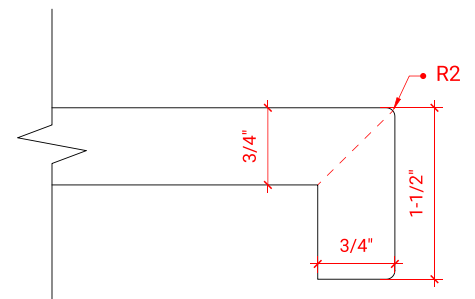

MAGNOLIA 60" SINGLE SINK BASE CABINET

ARIEL

S060S

BASE CABINET DIMENSIONS

60" W x 21.5" D x 34.5" H

FEATURES

- Solid wood frame & plywood panels
- Dovetail drawers and joints
- Soft closing doors & drawers

HARDWARE FINISHES

OVERALL DIMENSIONS

60.25" W x 22" D x 1.5" H

COUNTERTOP OPTIONS

Carrara White Quartz
CQ-060S-REC-CT

FEATURES

- Solid countertop with mitered edges & seams
- Undermount white rectangular sink
- Pre-drilled for 8" widespread faucet

INCLUDED

- Countertop
- Matching Backsplash
- Rectangle Sink

COUNTERTOP PLAN VIEW

EDGE SIDE VIEW

THREE DIMENSIONAL COUNTERTOP VIEW