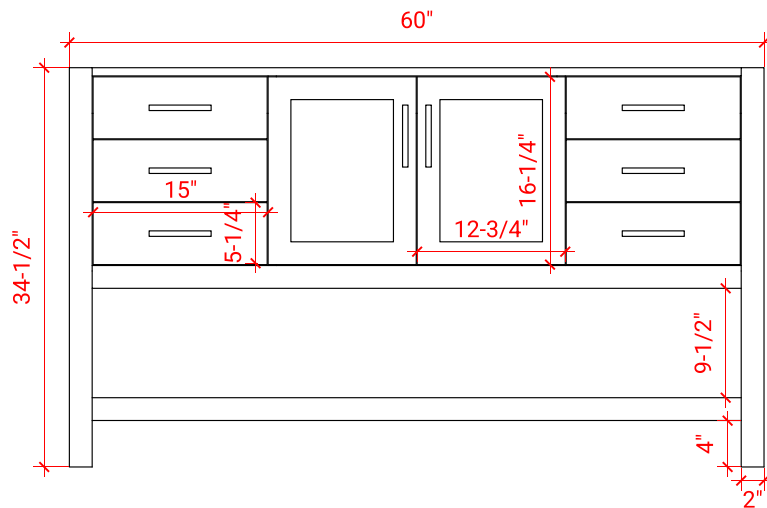

MAGNOLIA 60" SINGLE SINK BASE CABINET

ARIEL

S060S

BASE CABINET DIMENSIONS

60" W x 21.5" D x 34.5" H

FEATURES

- Solid wood frame & plywood panels
- Dovetail drawers and joints
- Soft closing doors & drawers

HARDWARE FINISHES

Brushed Nickel Satin Brass Matte Black Polished Chrome

AVAILABLE COLORS

White Grey Midnight Blue

FRONT VIEW

SIDE VIEW

PLAN VIEW

OVERALL DIMENSIONS

60.25" W x 22" D x 1.5" H

COUNTERTOP OPTIONS

Carrara White Quartz
CQ-060S-OVL-CT

FEATURES

- Solid countertop with mitered edges & seams
- Undermount white oval sink
- Pre-drilled for 8" widespread faucet

INCLUDED

- Countertop
- Matching Backsplash
- Oval Sink

COUNTERTOP PLAN VIEW

EDGE SIDE VIEW

THREE DIMENSIONAL COUNTERTOP VIEW