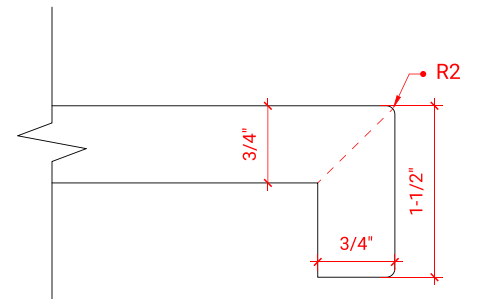

MAGNOLIA 60" SINGLE SINK BASE CABINET

ARIEL

S060S

BASE CABINET DIMENSIONS

60" W x 21.5" D x 34.5" H

FEATURES

- Solid wood frame & plywood panels
- Dovetail drawers and joints
- Soft closing doors & drawers

HARDWARE FINISHES

Brushed Nickel Satin Brass Matte Black Polished Chrome

AVAILABLE COLORS

White Grey Midnight Blue

FRONT VIEW

SIDE VIEW

PLAN VIEW

OVERALL DIMENSIONS

60.25" W x 22" D x 1.5" H

COUNTERTOP OPTIONS

Carrara White Quartz
CQ-060S-OVL-CT

FEATURES

- Solid countertop with mitered edges & seams
- Undermount white oval sink
- Pre-drilled for 8" widespread faucet

INCLUDED

- Countertop
- Matching Backsplash
- Oval Sink

COUNTERTOP PLAN VIEW

EDGE SIDE VIEW

THREE DIMENSIONAL COUNTERTOP VIEW