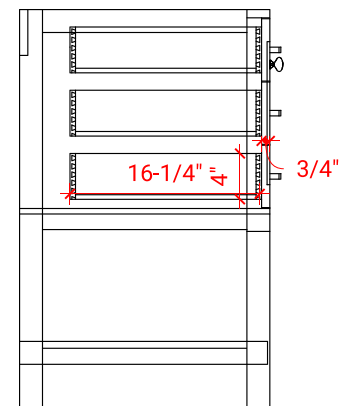

MAGNOLIA 60" SINGLE SINK BASE CABINET

ARIEL

S060S

BASE CABINET DIMENSIONS

60" W x 21.5" D x 34.5" H

FEATURES

- Solid wood frame & plywood panels
- Dovetail drawers and joints
- Soft closing doors & drawers

HARDWARE FINISHES

Brushed Nickel Satin Brass Matte Black Polished Chrome

AVAILABLE COLORS

White Grey Midnight Blue

FRONT VIEW

SIDE VIEW

PLAN VIEW

OVERALL DIMENSIONS

60.25" W x 22" D x 1.5" H

COUNTERTOP PLAN VIEW

EDGE SIDE VIEW

THREE DIMENSIONAL COUNTERTOP VIEW