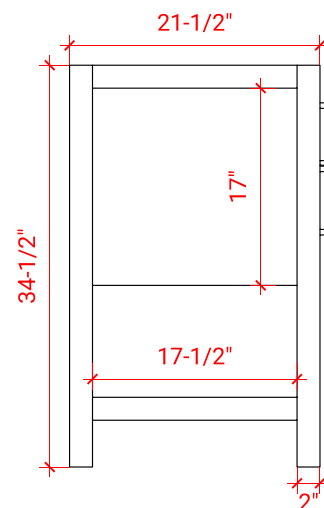

MAGNOLIA 60" SINGLE SINK BASE CABINET

ARIEL

S060S

BASE CABINET DIMENSIONS

60" W x 21.5" D x 34.5" H

FEATURES

- Solid wood frame & plywood panels
- Dovetail drawers and joints
- Soft closing doors & drawers

HARDWARE FINISHES

Brushed Nickel Satin Brass Matte Black Polished Chrome

AVAILABLE COLORS

White Grey Midnight Blue

FRONT VIEW

SIDE VIEW

PLAN VIEW

OVERALL DIMENSIONS

60.25" W x 22" D x 1.5" H

COUNTERTOP PLAN VIEW

EDGE SIDE VIEW

THREE DIMENSIONAL COUNTERTOP VIEW