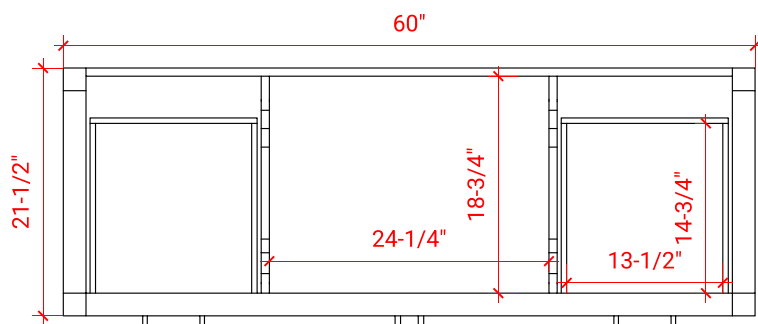

MAGNOLIA 60" SINGLE SINK BASE CABINET

ARIEL

S060S

BASE CABINET DIMENSIONS

60" W x 21.5" D x 34.5" H

FEATURES

- Solid wood frame & plywood panels
- Dovetail drawers and joints
- Soft closing doors & drawers

HARDWARE FINISHES

Brushed Nickel Satin Brass Matte Black Polished Chrome

AVAILABLE COLORS

White Grey Midnight Blue

FRONT VIEW

SIDE VIEW

PLAN VIEW

OVERALL DIMENSIONS

60.25" W x 22" D x 1.5" H

COUNTERTOP PLAN VIEW

EDGE SIDE VIEW

THREE DIMENSIONAL COUNTERTOP VIEW