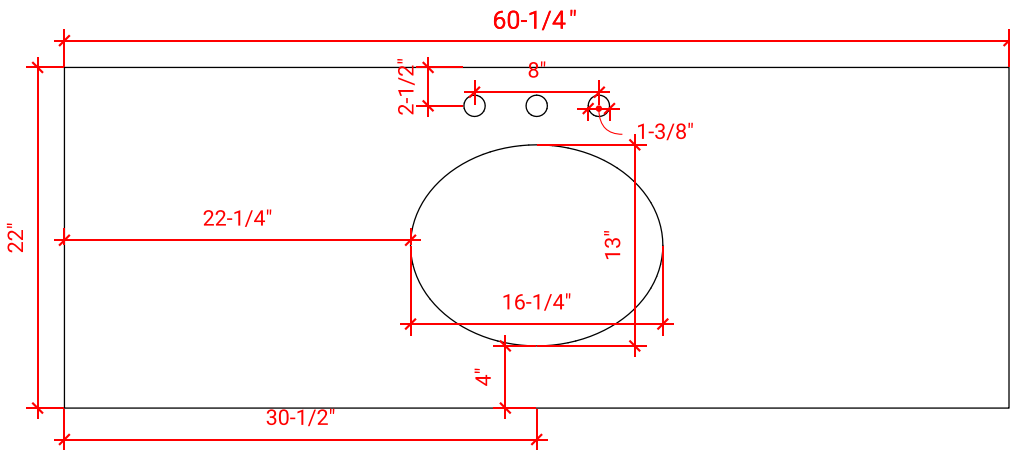

MAGNOLIA 60" SINGLE SINK BASE CABINET

ARIEL

S060S

BASE CABINET DIMENSIONS

60" W x 21.5" D x 34.5" H

FEATURES

- Solid wood frame & plywood panels
- Dovetail drawers and joints
- Soft closing doors & drawers

HARDWARE FINISHES

Brushed Nickel Satin Brass Matte Black Polished Chrome

AVAILABLE COLORS

White Grey Midnight Blue

FRONT VIEW

SIDE VIEW

PLAN VIEW

OVERALL DIMENSIONS

60.25" W x 22" D x 1.5" H

COUNTERTOP OPTIONS

Carrara White Quartz
CQ-060S-OVL-CT

FEATURES

- Solid countertop with mitered edges & seams
- Undermount white oval sink
- Pre-drilled for 8" widespread faucet

INCLUDED

- Countertop
- Matching Backsplash
- Oval Sink

COUNTERTOP PLAN VIEW

EDGE SIDE VIEW

THREE DIMENSIONAL COUNTERTOP VIEW