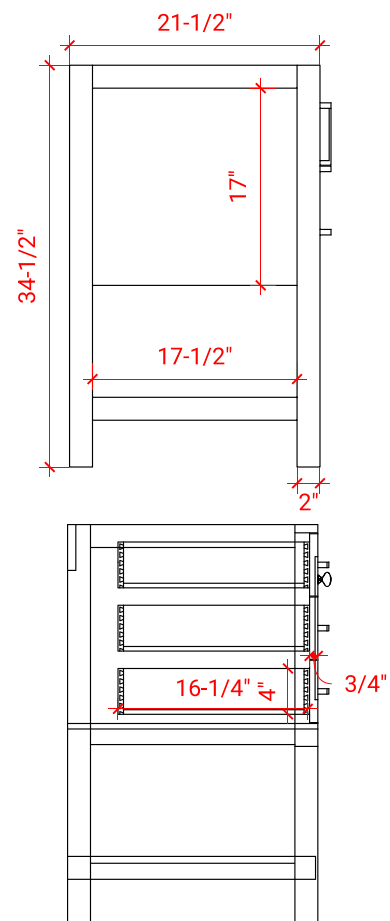

MAGNOLIA 48" SINGLE SINK BASE CABINET

ARIEL

S048S

BASE CABINET DIMENSIONS

48" W x 21.5" D x 34.5" H

FEATURES

- Solid wood frame & plywood panels
- Dovetail drawers and joints
- Soft closing doors & drawers

HARDWARE FINISHES

Brushed Nickel Satin Brass Matte Black Polished Chrome

AVAILABLE COLORS

White Grey Midnight Blue

FRONT VIEW

PLAN VIEW

SIDE VIEW

48" SINGLE RECTANGLE SINK COUNTERTOP WITH 1.5 IN. THICKNESS

ARIEL

OVERALL DIMENSIONS

48.25" W x 22" D x 1.5" H

COUNTERTOP OPTIONS

Carrara White Quartz
CQ-048S-REC-CT

FEATURES

- Solid countertop with mitered edges & seams
- Undermount white rectangular sink
- Pre-drilled for 8" widespread faucet

INCLUDED

- Countertop
- Matching Backsplash
- Rectangle Sink

COUNTERTOP PLAN VIEW

EDGE SIDE VIEW

THREE DIMENSIONAL COUNTERTOP VIEW