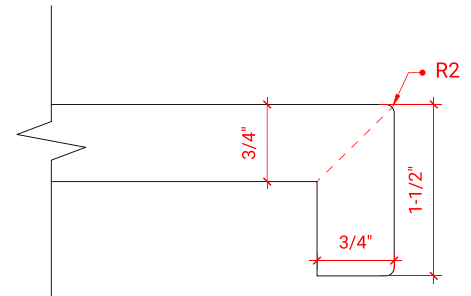

MAGNOLIA 48" SINGLE SINK BASE CABINET

ARIEL

S048S

BASE CABINET DIMENSIONS

48" W x 21.5" D x 34.5" H

FEATURES

- Solid wood frame & plywood panels
- Dovetail drawers and joints
- Soft closing doors & drawers

HARDWARE FINISHES

OVERALL DIMENSIONS

48.25" W x 22" D x 1.5" H

COUNTERTOP OPTIONS

Carrara White Quartz
CQ-048S-REC-CT

FEATURES

- Solid countertop with mitered edges & seams
- Undermount white rectangular sink
- Pre-drilled for 8" widespread faucet

INCLUDED

- Countertop
- Matching Backsplash
- Rectangle Sink

COUNTERTOP PLAN VIEW

EDGE SIDE VIEW

THREE DIMENSIONAL COUNTERTOP VIEW