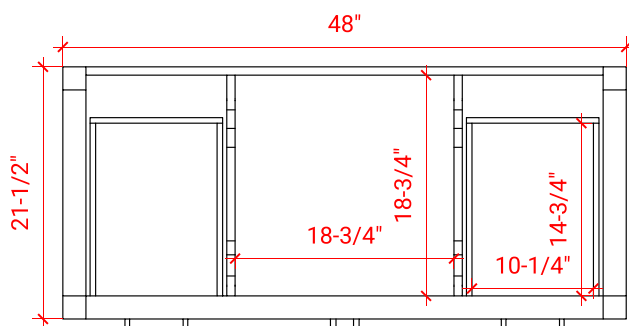

MAGNOLIA 48" SINGLE SINK BASE CABINET

ARIEL

S048S

BASE CABINET DIMENSIONS

48" W x 21.5" D x 34.5" H

FEATURES

- Solid wood frame & plywood panels
- Dovetail drawers and joints
- Soft closing doors & drawers

HARDWARE FINISHES

Brushed Nickel Satin Brass Matte Black Polished Chrome

AVAILABLE COLORS

White Grey Midnight Blue

FRONT VIEW

PLAN VIEW

SIDE VIEW

48" SINGLE RECTANGLE SINK COUNTERTOP WITH 1.5 IN. THICKNESS

ARIEL

OVERALL DIMENSIONS

48.25" W x 22" D x 1.5" H

COUNTERTOP OPTIONS

Carrara White Quartz
CQ-048S-REC-CT

FEATURES

- Solid countertop with mitered edges & seams
- Undermount white rectangular sink
- Pre-drilled for 8" widespread faucet

INCLUDED

- Countertop
- Matching Backsplash
- Rectangle Sink

COUNTERTOP PLAN VIEW

EDGE SIDE VIEW

THREE DIMENSIONAL COUNTERTOP VIEW