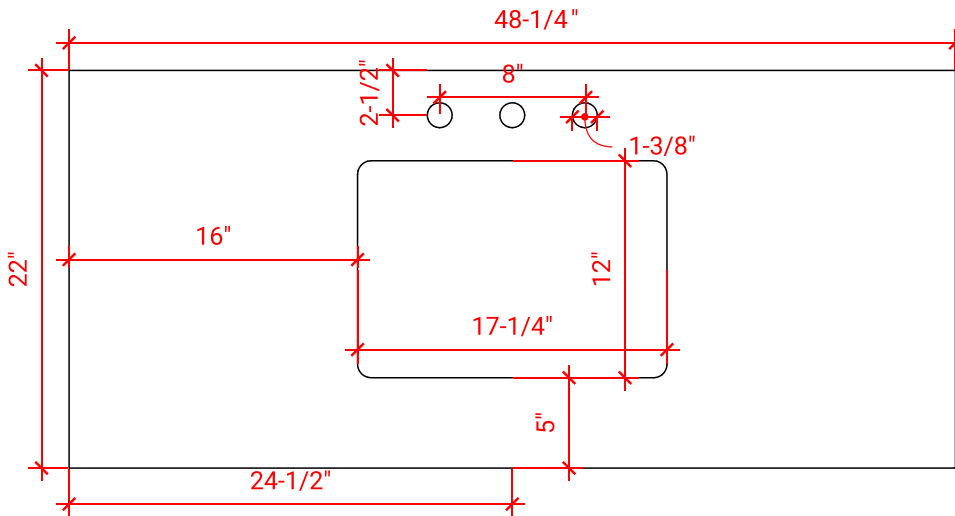

MAGNOLIA 48" SINGLE SINK BASE CABINET

ARIEL

S048S

BASE CABINET DIMENSIONS

48" W x 21.5" D x 34.5" H

FEATURES

- Solid wood frame & plywood panels
- Dovetail drawers and joints
- Soft closing doors & drawers

HARDWARE FINISHES

OVERALL DIMENSIONS

48.25" W x 22" D x 1.5" H

COUNTERTOP OPTIONS

Carrara White Quartz
CQ-048S-REC-CT

FEATURES

- Solid countertop with mitered edges & seams
- Undermount white rectangular sink
- Pre-drilled for 8" widespread faucet

INCLUDED

- Countertop
- Matching Backsplash
- Rectangle Sink

COUNTERTOP PLAN VIEW

EDGE SIDE VIEW

THREE DIMENSIONAL COUNTERTOP VIEW