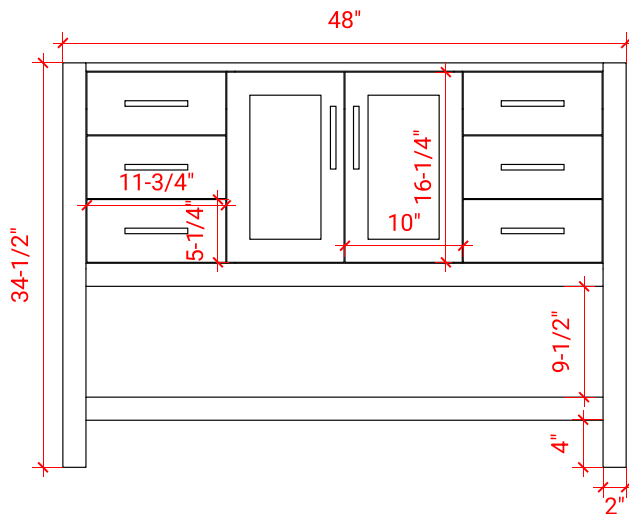

MAGNOLIA 48" SINGLE SINK BASE CABINET

ARIEL

S048S

BASE CABINET DIMENSIONS

48" W x 21.5" D x 34.5" H

FEATURES

- Solid wood frame & plywood panels
- Dovetail drawers and joints
- Soft closing doors & drawers

HARDWARE FINISHES

Brushed Nickel Satin Brass Matte Black Polished Chrome

AVAILABLE COLORS

White Grey Midnight Blue

FRONT VIEW

PLAN VIEW

SIDE VIEW

48" SINGLE RECTANGLE SINK COUNTERTOP WITH 1.5 IN. THICKNESS

ARIEL

OVERALL DIMENSIONS

48.25" W x 22" D x 1.5" H

COUNTERTOP OPTIONS

Carrara White Quartz
CQ-048S-REC-CT

FEATURES

- Solid countertop with mitered edges & seams
- Undermount white rectangular sink
- Pre-drilled for 8" widespread faucet

INCLUDED

- Countertop
- Matching Backsplash
- Rectangle Sink

COUNTERTOP PLAN VIEW

EDGE SIDE VIEW

THREE DIMENSIONAL COUNTERTOP VIEW