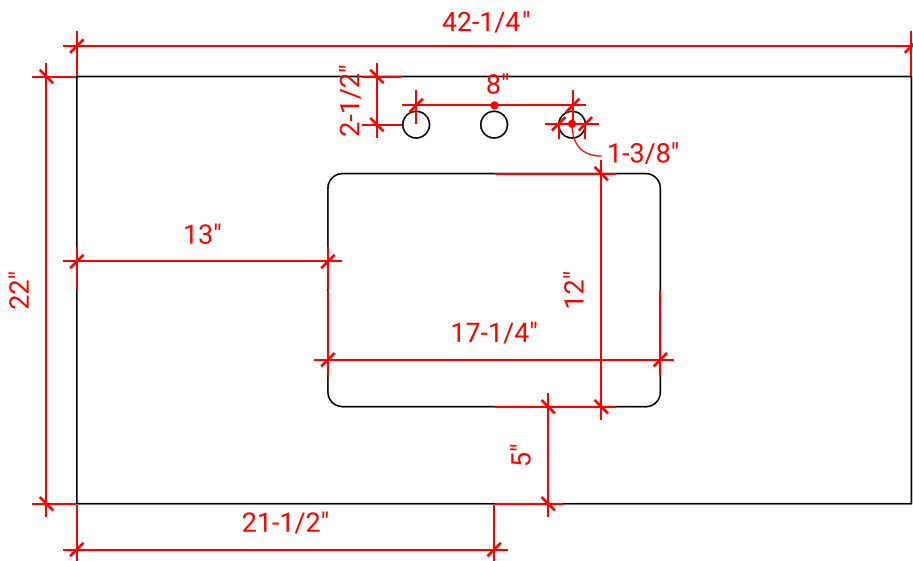

42" SINGLE RECTANGLE SINK COUNTERTOP WITH 1.5 IN. THICKNESS

ARIEL

OVERALL DIMENSIONS

42.25" W x 22" D x 1.5" H

COUNTERTOP OPTIONS

Carrara White Quartz
CQ-042S-REC-CT

FEATURES

- Solid countertop with mitered edges & seams
- Undermount white rectangular sink
- Pre-drilled for 8" widespread faucet

INCLUDED

- Countertop
- Matching Backsplash
- Rectangle Sink

COUNTERTOP PLAN VIEW