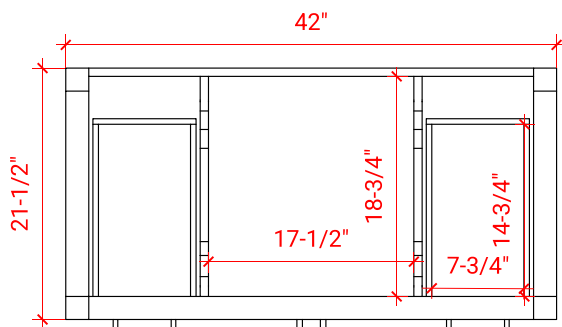

MAGNOLIA 42" SINGLE SINK BASE CABINET

ARIEL

S042S

BASE CABINET DIMENSIONS

42" W x 21.5" D x 34.5" H

FEATURES

- Solid wood frame & plywood panels
- Dovetail drawers and joints
- Soft closing doors & drawers

HARDWARE FINISHES

Brushed Nickel   Satin Brass   Matte Black   Polished Chrome

AVAILABLE COLORS

White   Grey   Midnight Blue

FRONT VIEW

SIDE VIEW

PLAN VIEW