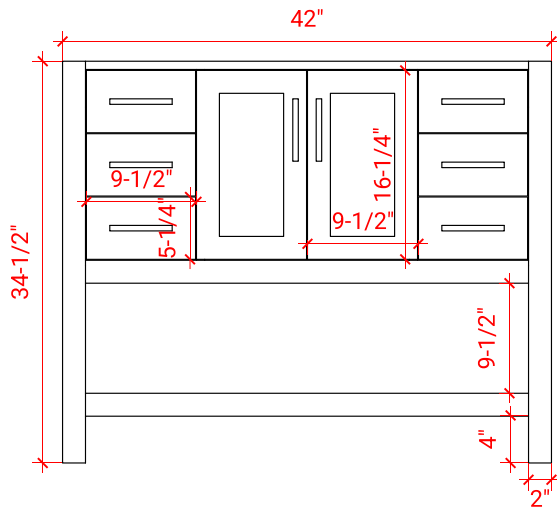

MAGNOLIA 42" SINGLE SINK BASE CABINET

ARIEL

S042S

BASE CABINET DIMENSIONS

42" W x 21.5" D x 34.5" H

FEATURES

- Solid wood frame & plywood panels
- Dovetail drawers and joints
- Soft closing doors & drawers

HARDWARE FINISHES

Brushed Nickel   Satin Brass   Matte Black   Polished Chrome

AVAILABLE COLORS

White   Grey   Midnight Blue

FRONT VIEW

SIDE VIEW

PLAN VIEW