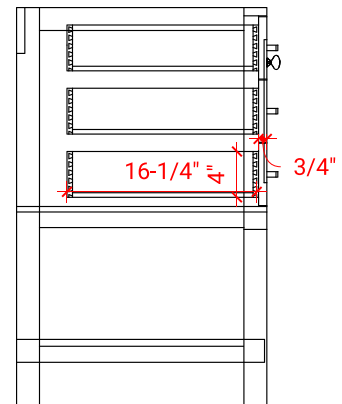

MAGNOLIA 42" SINGLE SINK BASE CABINET

ARIEL

S042S

BASE CABINET DIMENSIONS

42" W x 21.5" D x 34.5" H

FEATURES

- Solid wood frame & plywood panels
- Dovetail drawers and joints
- Soft closing doors & drawers

HARDWARE FINISHES

Brushed Nickel   Satin Brass   Matte Black   Polished Chrome

AVAILABLE COLORS

White   Grey   Midnight Blue

FRONT VIEW

SIDE VIEW

PLAN VIEW