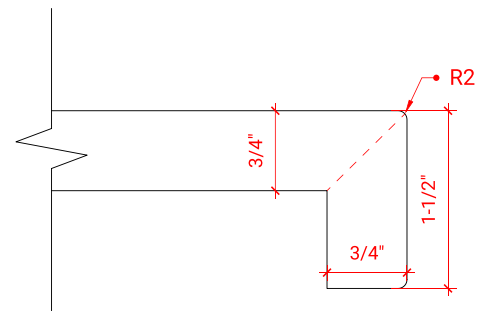

EDGE SIDE VIEW