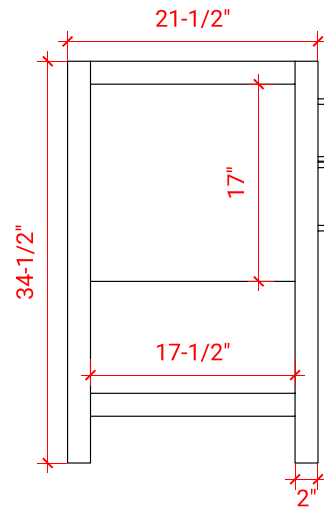

## BASE CABINET DIMENSIONS

42" W x 21.5" D x 34.5" H

### SIDE VIEW

## OVERALL DIMENSIONS

42.25" W x 22" D x 1.5" H