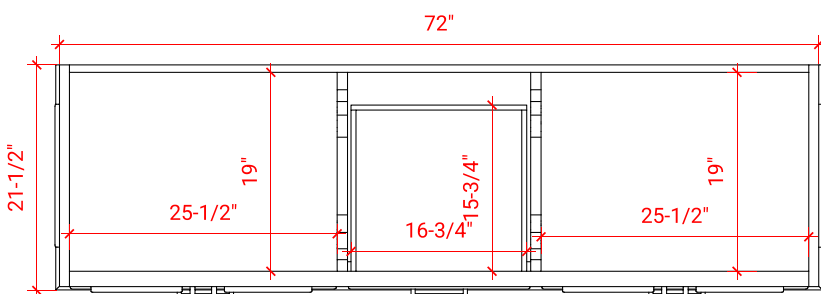

STAFFORD 72" DOUBLE SINK BASE CABINET

ARIEL

M072D

BASE CABINET DIMENSIONS

72" W x 21.5" D x 34.5" H

FEATURES

- Solid wood frame & plywood panels
- Dovetail drawers and joints
- Soft closing doors & drawers

HARDWARE FINISHES

Brushed Nickel   Satin Brass   Matte Black   Polished Chrome

AVAILABLE COLORS

White   Grey   Midnight Blue

SIDE VIEW

PLAN VIEW