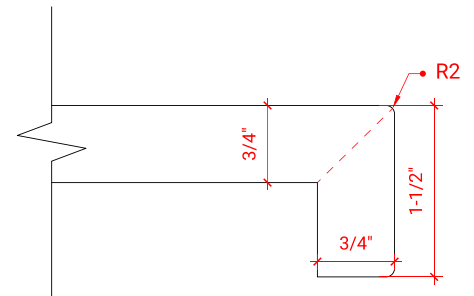

EDGE SIDE VIEW