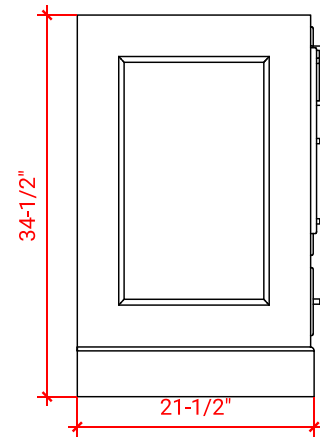

STAFFORD 72" DOUBLE SINK BASE CABINET

ARIEL

M072D

BASE CABINET DIMENSIONS

72" W x 21.5" D x 34.5" H

FEATURES

- Solid wood frame & plywood panels
- Dovetail drawers and joints
- Soft closing doors & drawers

HARDWARE FINISHES

Brushed Nickel   Satin Brass   Matte Black   Polished Chrome

AVAILABLE COLORS

White   Grey   Midnight Blue

SIDE VIEW