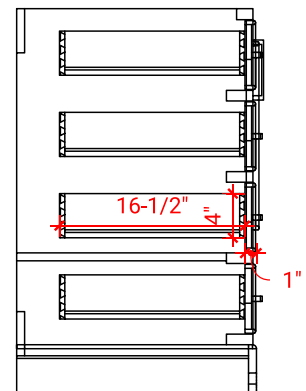

STAFFORD 72" DOUBLE SINK BASE CABINET

ARIEL

M072D

BASE CABINET DIMENSIONS

72" W x 21.5" D x 34.5" H

FEATURES

- Solid wood frame & plywood panels
- Dovetail drawers and joints
- Soft closing doors & drawers

HARDWARE FINISHES

Brushed Nickel Satin Brass Matte Black Polished Chrome

AVAILABLE COLORS

White Grey Midnight Blue

FRONT VIEW

SIDE VIEW

PLAN VIEW

72" DOUBLE OVAL SINK COUNTERTOP WITH 1.5 IN. THICKNESS

ARIEL

OVERALL DIMENSIONS

72.25" W x 22" D x 1.5" H

COUNTERTOP OPTIONS

Carrara White Quartz
CQ-072D-OVL-CT

FEATURES

- Solid countertop with mitered edges & seams
- Undermount white oval sink
- Pre-drilled for 8" widespread faucet

INCLUDED

- Countertop
- Matching Backsplash
- Oval Sinks

COUNTERTOP PLAN VIEW

EDGE SIDE VIEW

THREE DIMENSIONAL COUNTERTOP VIEW