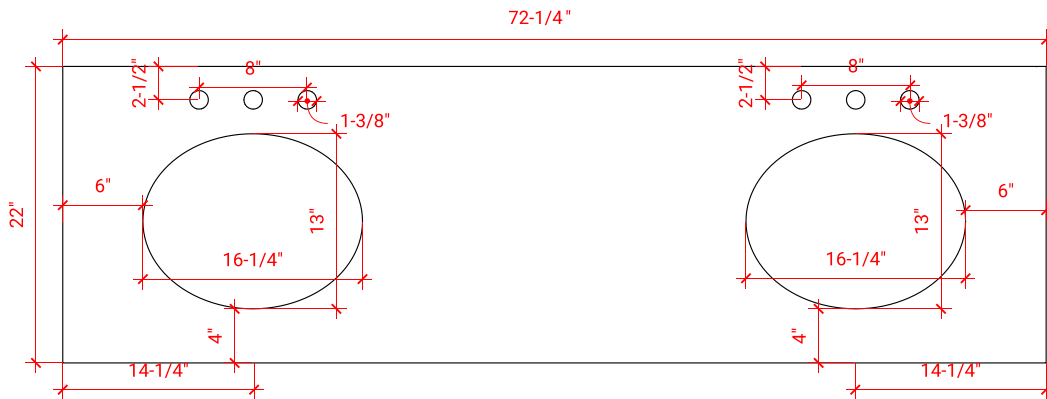

STAFFORD 72" DOUBLE SINK BASE CABINET

ARIEL

M072D

BASE CABINET DIMENSIONS

72" W x 21.5" D x 34.5" H

FEATURES

- Solid wood frame & plywood panels
- Dovetail drawers and joints
- Soft closing doors & drawers

HARDWARE FINISHES

OVERALL DIMENSIONS

72.25" W x 22" D x 1.5" H

COUNTERTOP OPTIONS

Carrara White Quartz
CQ-072D-OVL-CT

FEATURES

- Solid countertop with mitered edges & seams
- Undermount white oval sink
- Pre-drilled for 8" widespread faucet

INCLUDED

- Countertop
- Matching Backsplash
- Oval Sinks

COUNTERTOP PLAN VIEW

EDGE SIDE VIEW

THREE DIMENSIONAL COUNTERTOP VIEW