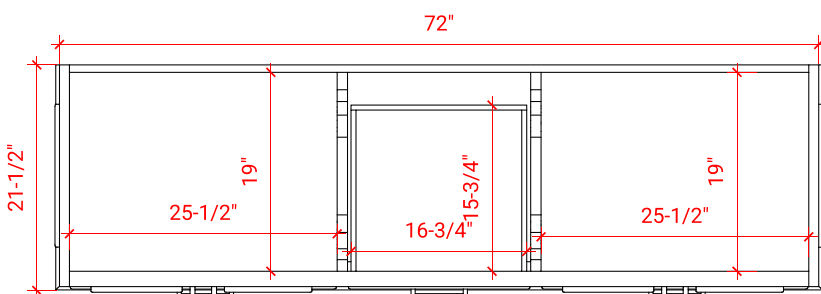

STAFFORD 72" DOUBLE SINK BASE CABINET

ARIEL

M072D

BASE CABINET DIMENSIONS

72" W x 21.5" D x 34.5" H

FEATURES

- Solid wood frame & plywood panels
- Dovetail drawers and joints
- Soft closing doors & drawers

HARDWARE FINISHES

Brushed Nickel Satin Brass Matte Black Polished Chrome

AVAILABLE COLORS

White Grey Midnight Blue

FRONT VIEW

SIDE VIEW

PLAN VIEW

72" DOUBLE OVAL SINK COUNTERTOP WITH 1.5 IN. THICKNESS

ARIEL

OVERALL DIMENSIONS

72.25" W x 22" D x 1.5" H

COUNTERTOP OPTIONS

Carrara White Quartz
CQ-072D-OVL-CT

FEATURES

- Solid countertop with mitered edges & seams
- Undermount white oval sink
- Pre-drilled for 8" widespread faucet

INCLUDED

- Countertop
- Matching Backsplash
- Oval Sinks

COUNTERTOP PLAN VIEW

EDGE SIDE VIEW

THREE DIMENSIONAL COUNTERTOP VIEW