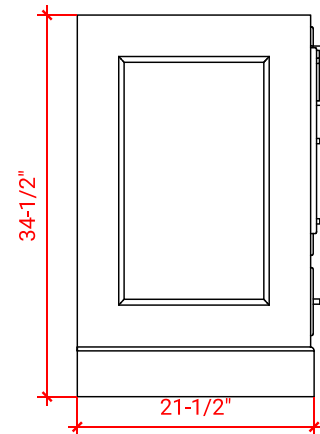

STAFFORD 72" DOUBLE SINK BASE CABINET

ARIEL

M072D

BASE CABINET DIMENSIONS

72" W x 21.5" D x 34.5" H

FEATURES

- Solid wood frame & plywood panels
- Dovetail drawers and joints
- Soft closing doors & drawers

HARDWARE FINISHES

Brushed Nickel Satin Brass Matte Black Polished Chrome

AVAILABLE COLORS

White Grey Midnight Blue

FRONT VIEW

SIDE VIEW

PLAN VIEW

72" DOUBLE OVAL SINK COUNTERTOP WITH 1.5 IN. THICKNESS

ARIEL

OVERALL DIMENSIONS

72.25" W x 22" D x 1.5" H

COUNTERTOP OPTIONS

Carrara White Quartz
CQ-072D-OVL-CT

FEATURES

- Solid countertop with mitered edges & seams
- Undermount white oval sink
- Pre-drilled for 8" widespread faucet

INCLUDED

- Countertop
- Matching Backsplash
- Oval Sinks

COUNTERTOP PLAN VIEW

EDGE SIDE VIEW

THREE DIMENSIONAL COUNTERTOP VIEW