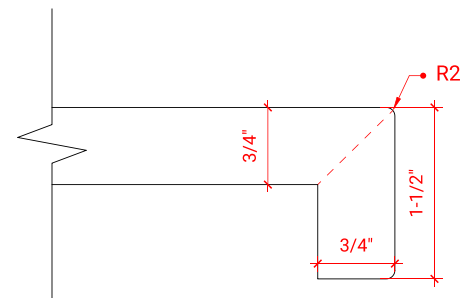

STAFFORD 72" DOUBLE SINK BASE CABINET

ARIEL

M072D

BASE CABINET DIMENSIONS

72" W x 21.5" D x 34.5" H

FEATURES

- Solid wood frame & plywood panels
- Dovetail drawers and joints
- Soft closing doors & drawers

HARDWARE FINISHES

OVERALL DIMENSIONS

72.25" W x 22" D x 1.5" H

COUNTERTOP OPTIONS

Carrara White Quartz
CQ-072D-OVL-CT

FEATURES

- Solid countertop with mitered edges & seams
- Undermount white oval sink
- Pre-drilled for 8" widespread faucet

INCLUDED

- Countertop
- Matching Backsplash
- Oval Sinks

COUNTERTOP PLAN VIEW

EDGE SIDE VIEW

THREE DIMENSIONAL COUNTERTOP VIEW