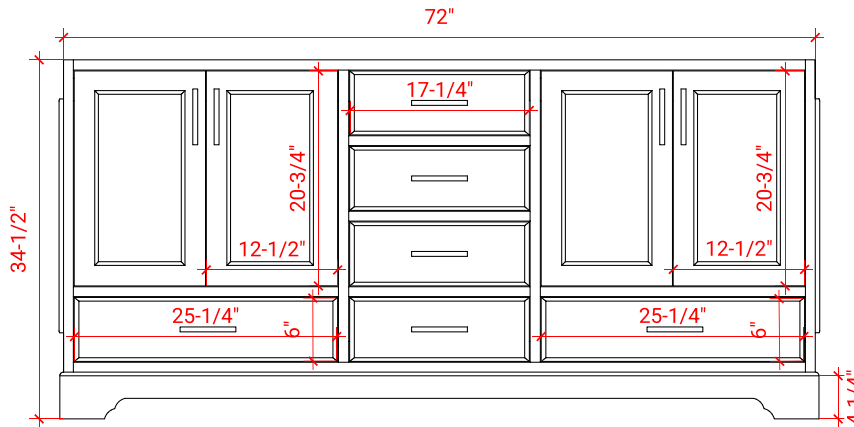

STAFFORD 72" DOUBLE SINK BASE CABINET

ARIEL

M072D

BASE CABINET DIMENSIONS

72" W x 21.5" D x 34.5" H

FEATURES

- Solid wood frame & plywood panels
- Dovetail drawers and joints
- Soft closing doors & drawers

HARDWARE FINISHES

Brushed Nickel Satin Brass Matte Black Polished Chrome

AVAILABLE COLORS

White Grey Midnight Blue

FRONT VIEW

SIDE VIEW

PLAN VIEW

72" DOUBLE OVAL SINK COUNTERTOP WITH 1.5 IN. THICKNESS

ARIEL

OVERALL DIMENSIONS

72.25" W x 22" D x 1.5" H

COUNTERTOP OPTIONS

Carrara White Quartz
CQ-072D-OVL-CT

FEATURES

- Solid countertop with mitered edges & seams
- Undermount white oval sink
- Pre-drilled for 8" widespread faucet

INCLUDED

- Countertop
- Matching Backsplash
- Oval Sinks

COUNTERTOP PLAN VIEW

EDGE SIDE VIEW

THREE DIMENSIONAL COUNTERTOP VIEW