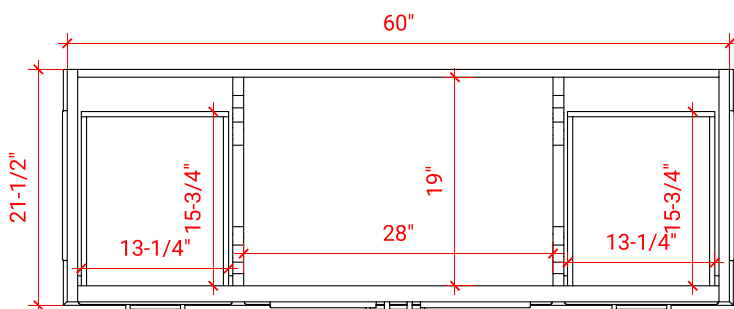

## BASE CABINET DIMENSIONS

60" W x 21.5" D x 34.5" H

## AVAILABLE COLORS

White    Grey    Midnight Blue

FRONT VIEW

SIDE VIEW

PLAN VIEW

OVERALL DIMENSIONS

60.25" W x 22" D x 1.5" H

COUNTERTOP OPTIONS

COUNTERTOP PLAN VIEW

EDGE SIDE VIEW

THREE DIMENSIONAL COUNTERTOP VIEW