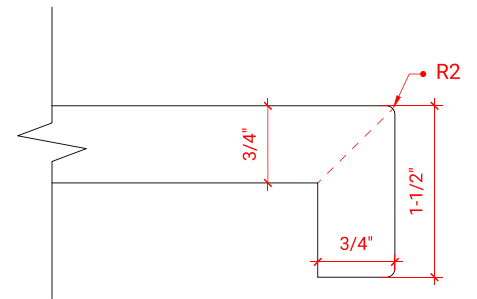

## AVAILABLE COLORS

White    Grey    Midnight Blue

FRONT VIEW

SIDE VIEW

PLAN VIEW

OVERALL DIMENSIONS

60.25" W x 22" D x 1.5" H

COUNTERTOP OPTIONS

Carrara White Quartz  
CQ-060S-OVL-CT

FEATURES

- Solid countertop with mitered edges & seams
- Undermount white oval sink
- Pre-drilled for 8" widespread faucet

INCLUDED

- Countertop
- Matching Backsplash
- Oval Sink

COUNTERTOP PLAN VIEW

EDGE SIDE VIEW

THREE DIMENSIONAL COUNTERTOP VIEW