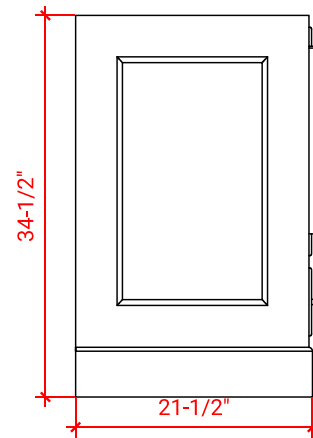

## BASE CABINET DIMENSIONS

60" W x 21.5" D x 34.5" H

## AVAILABLE COLORS

White    Grey    Midnight Blue

FRONT VIEW

SIDE VIEW

PLAN VIEW

OVERALL DIMENSIONS

60.25" W x 22" D x 1.5" H

COUNTERTOP OPTIONS

COUNTERTOP PLAN VIEW

EDGE SIDE VIEW

THREE DIMENSIONAL COUNTERTOP VIEW