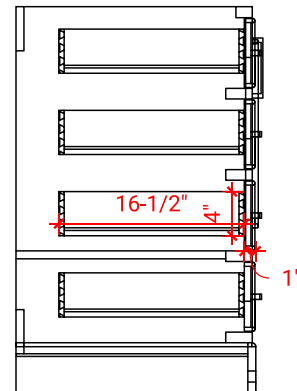

## BASE CABINET DIMENSIONS

60" W x 21.5" D x 34.5" H

## AVAILABLE COLORS

White    Grey    Midnight Blue

FRONT VIEW

SIDE VIEW

PLAN VIEW

OVERALL DIMENSIONS

60.25" W x 22" D x 1.5" H

COUNTERTOP OPTIONS

COUNTERTOP PLAN VIEW

EDGE SIDE VIEW

THREE DIMENSIONAL COUNTERTOP VIEW