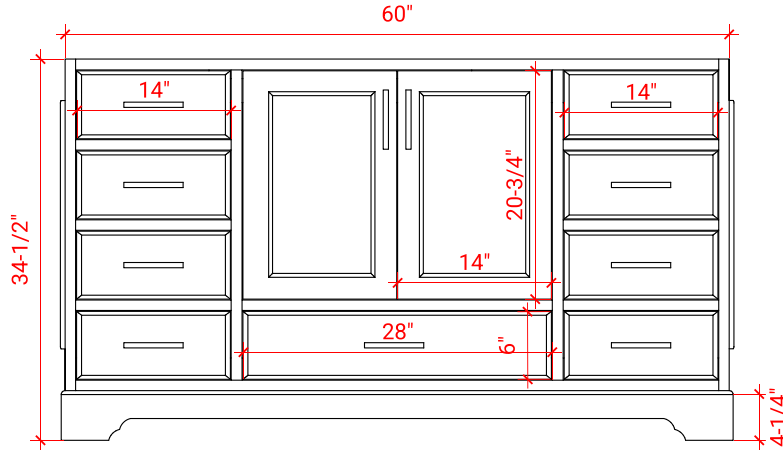

## BASE CABINET DIMENSIONS

60" W x 21.5" D x 34.5" H

## AVAILABLE COLORS

White    Grey    Midnight Blue

FRONT VIEW

SIDE VIEW

PLAN VIEW

OVERALL DIMENSIONS

60.25" W x 22" D x 1.5" H

COUNTERTOP OPTIONS