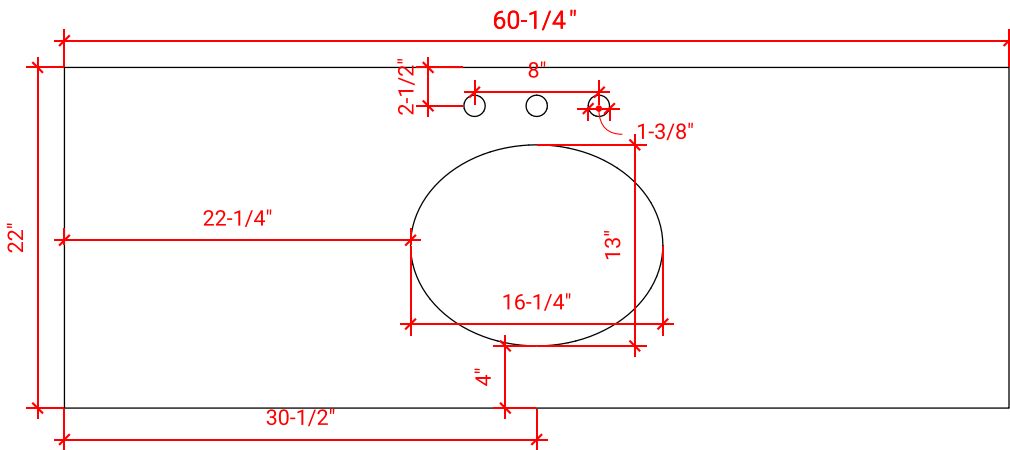

## BASE CABINET DIMENSIONS

60" W x 21.5" D x 34.5" H

## AVAILABLE COLORS

White    Grey    Midnight Blue

FRONT VIEW

SIDE VIEW

PLAN VIEW

OVERALL DIMENSIONS

60.25" W x 22" D x 1.5" H

COUNTERTOP OPTIONS

COUNTERTOP PLAN VIEW

EDGE SIDE VIEW

THREE DIMENSIONAL COUNTERTOP VIEW