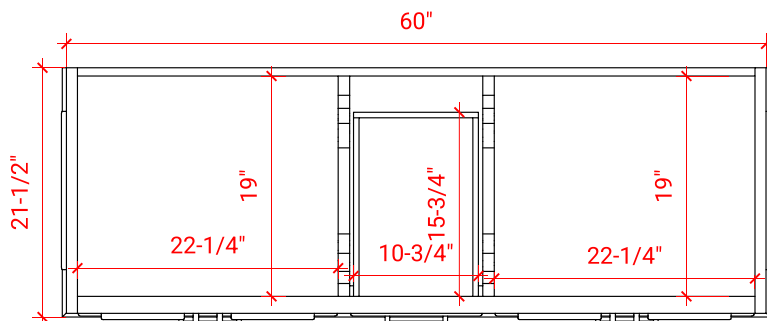

STAFFORD 60" DOUBLE SINK BASE CABINET

ARIEL

M060D

BASE CABINET DIMENSIONS

60" W x 21.5" D x 34.5" H

FEATURES

- Solid wood frame & plywood panels
- Dovetail drawers and joints
- Soft closing doors & drawers

HARDWARE FINISHES

Brushed Nickel   Satin Brass   Matte Black   Polished Chrome

AVAILABLE COLORS

White   Grey   Midnight Blue

SIDE VIEW

PLAN VIEW