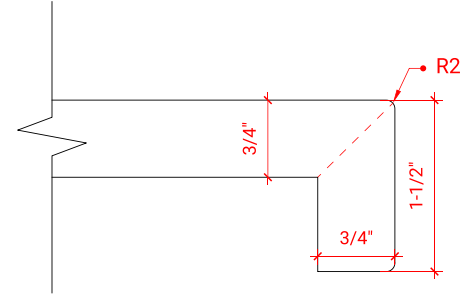

EDGE SIDE VIEW