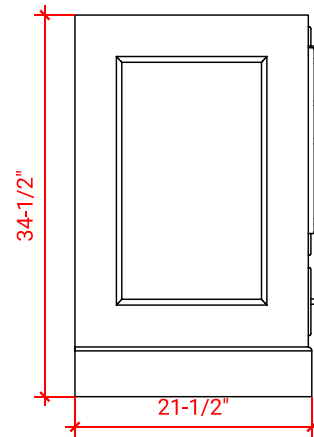

STAFFORD 60" DOUBLE SINK BASE CABINET

ARIEL

M060D

BASE CABINET DIMENSIONS

60" W x 21.5" D x 34.5" H

FEATURES

- Solid wood frame & plywood panels
- Dovetail drawers and joints
- Soft closing doors & drawers

HARDWARE FINISHES

Brushed Nickel   Satin Brass   Matte Black   Polished Chrome

AVAILABLE COLORS

White   Grey   Midnight Blue

SIDE VIEW