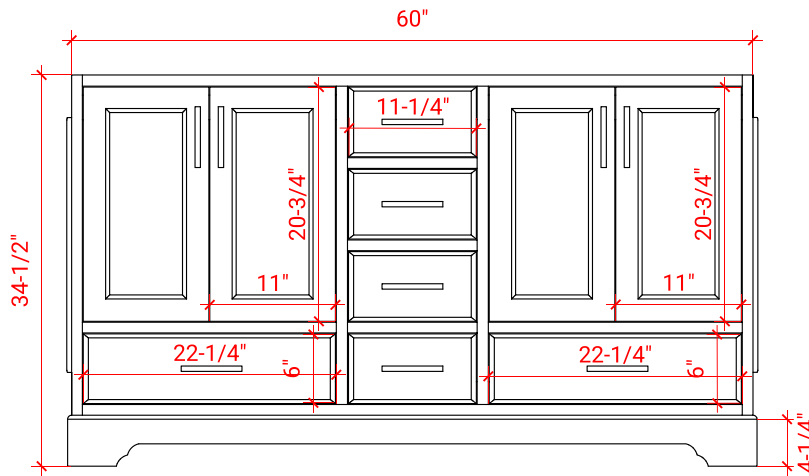

AVAILABLE COLORS

White   Grey   Midnight Blue

FRONT VIEW

SIDE VIEW