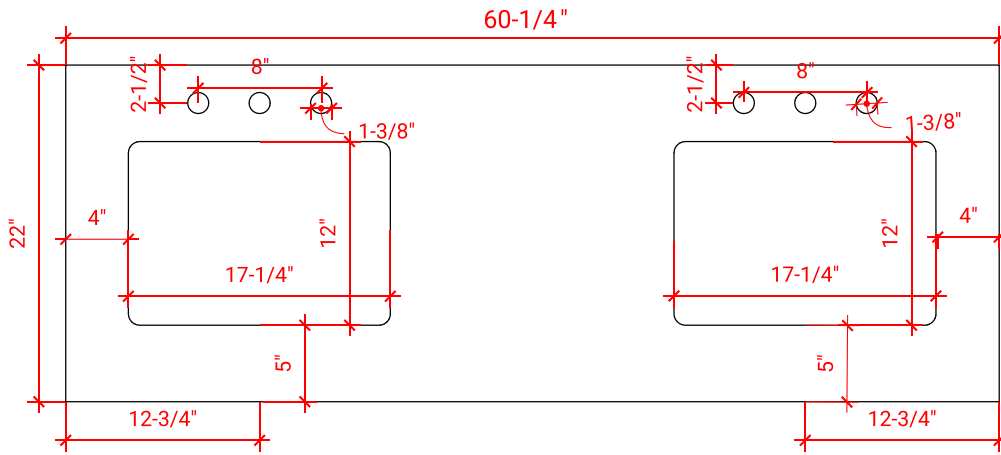

60" DOUBLE RECTANGLE SINK COUNTERTOP WITH 1.5 IN. THICKNESS

ARIEL

OVERALL DIMENSIONS

60.25" W x 22" D x 1.5" H

COUNTERTOP OPTIONS

FEATURES

- Solid countertop with mitered edges & seams
- Undermount white rectangular sink
- Pre-drilled for 8" widespread faucet

INCLUDED

- Countertop
- Matching Backsplash
- Rectangle Sinks

COUNTERTOP PLAN VIEW