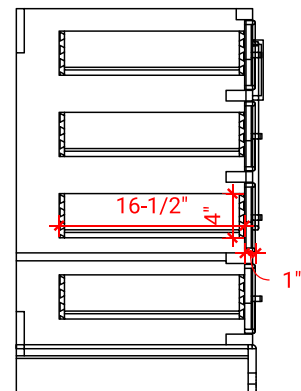

## BASE CABINET DIMENSIONS

60" W x 21.5" D x 34.5" H

# 60" DOUBLE RECTANGLE SINK COUNTERTOP WITH 1.5 IN. THICKNESS

## OVERALL DIMENSIONS

60.25" W x 22" D x 1.5" H