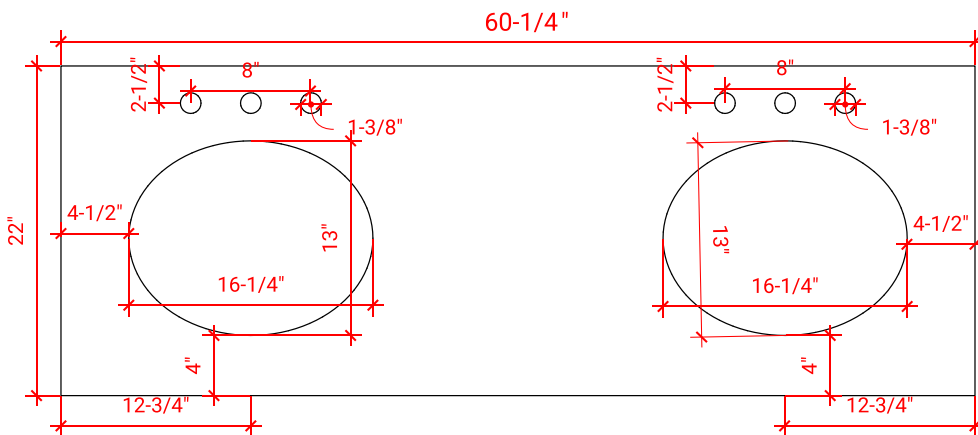

STAFFORD 60" DOUBLE SINK BASE CABINET

ARIEL

M060D

BASE CABINET DIMENSIONS

60" W x 21.5" D x 34.5" H

FEATURES

- Solid wood frame & plywood panels
- Dovetail drawers and joints
- Soft closing doors & drawers

HARDWARE FINISHES

OVERALL DIMENSIONS

60.25" W x 22" D x 1.5" H

COUNTERTOP OPTIONS

Carrara White Quartz
CQ-060D-OVL-CT

FEATURES

- Solid countertop with mitered edges & seams
- Undermount white oval sink
- Pre-drilled for 8" widespread faucet

INCLUDED

- Countertop
- Matching Backsplash
- Oval Sinks

COUNTERTOP PLAN VIEW

EDGE SIDE VIEW

THREE DIMENSIONAL COUNTERTOP VIEW