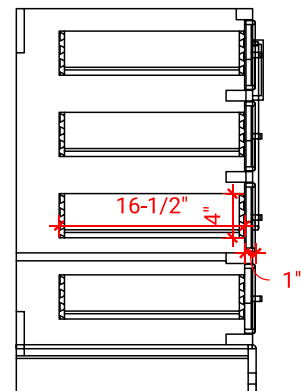

STAFFORD 60" DOUBLE SINK BASE CABINET

ARIEL

M060D

BASE CABINET DIMENSIONS

60" W x 21.5" D x 34.5" H

FEATURES

- Solid wood frame & plywood panels
- Dovetail drawers and joints
- Soft closing doors & drawers

HARDWARE FINISHES

Brushed Nickel Satin Brass Matte Black Polished Chrome

AVAILABLE COLORS

White Grey Midnight Blue

FRONT VIEW

SIDE VIEW

PLAN VIEW

60" DOUBLE OVAL SINK COUNTERTOP WITH 1.5 IN. THICKNESS

ARIEL

OVERALL DIMENSIONS

60.25" W x 22" D x 1.5" H

COUNTERTOP OPTIONS

Carrara White Quartz
CQ-060D-OVL-CT

FEATURES

- Solid countertop with mitered edges & seams
- Undermount white oval sink
- Pre-drilled for 8" widespread faucet

INCLUDED

- Countertop
- Matching Backsplash
- Oval Sinks

COUNTERTOP PLAN VIEW

EDGE SIDE VIEW

THREE DIMENSIONAL COUNTERTOP VIEW