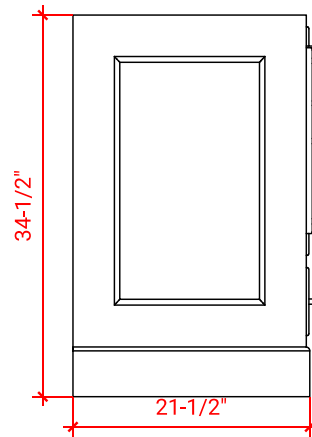

STAFFORD 60" DOUBLE SINK BASE CABINET

ARIEL

M060D

BASE CABINET DIMENSIONS

60" W x 21.5" D x 34.5" H

FEATURES

- Solid wood frame & plywood panels
- Dovetail drawers and joints
- Soft closing doors & drawers

HARDWARE FINISHES

Brushed Nickel Satin Brass Matte Black Polished Chrome

AVAILABLE COLORS

White Grey Midnight Blue

FRONT VIEW

SIDE VIEW

PLAN VIEW

60" DOUBLE OVAL SINK COUNTERTOP WITH 1.5 IN. THICKNESS

ARIEL

OVERALL DIMENSIONS

60.25" W x 22" D x 1.5" H

COUNTERTOP OPTIONS

Carrara White Quartz
CQ-060D-OVL-CT

FEATURES

- Solid countertop with mitered edges & seams
- Undermount white oval sink
- Pre-drilled for 8" widespread faucet

INCLUDED

- Countertop
- Matching Backsplash
- Oval Sinks

COUNTERTOP PLAN VIEW

EDGE SIDE VIEW

THREE DIMENSIONAL COUNTERTOP VIEW