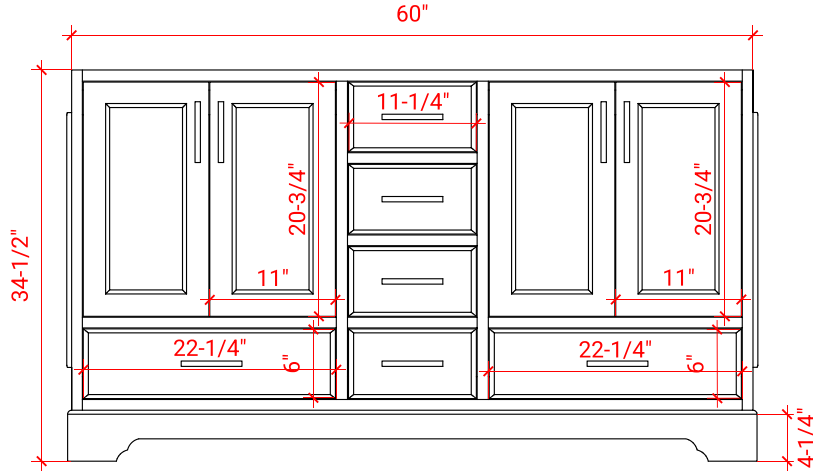

STAFFORD 60" DOUBLE SINK BASE CABINET

ARIEL

M060D

BASE CABINET DIMENSIONS

60" W x 21.5" D x 34.5" H

FEATURES

- Solid wood frame & plywood panels
- Dovetail drawers and joints
- Soft closing doors & drawers

HARDWARE FINISHES

Brushed Nickel Satin Brass Matte Black Polished Chrome

AVAILABLE COLORS

White Grey Midnight Blue

FRONT VIEW

SIDE VIEW

PLAN VIEW

60" DOUBLE OVAL SINK COUNTERTOP WITH 1.5 IN. THICKNESS

ARIEL

OVERALL DIMENSIONS

60.25" W x 22" D x 1.5" H

COUNTERTOP OPTIONS

Carrara White Quartz
CQ-060D-OVL-CT

FEATURES

- Solid countertop with mitered edges & seams
- Undermount white oval sink
- Pre-drilled for 8" widespread faucet

INCLUDED

- Countertop
- Matching Backsplash
- Oval Sinks

COUNTERTOP PLAN VIEW

EDGE SIDE VIEW

THREE DIMENSIONAL COUNTERTOP VIEW