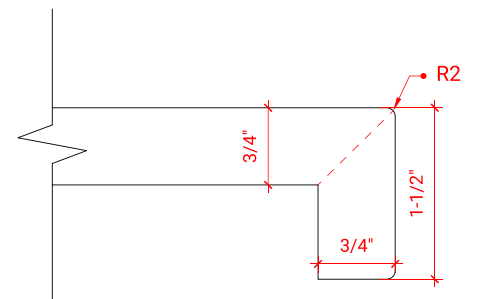

STAFFORD 60" DOUBLE SINK BASE CABINET

ARIEL

M060D

BASE CABINET DIMENSIONS

60" W x 21.5" D x 34.5" H

FEATURES

- Solid wood frame & plywood panels
- Dovetail drawers and joints
- Soft closing doors & drawers

HARDWARE FINISHES

OVERALL DIMENSIONS

60.25" W x 22" D x 1.5" H

COUNTERTOP OPTIONS

Carrara White Quartz
CQ-060D-OVL-CT

FEATURES

- Solid countertop with mitered edges & seams
- Undermount white oval sink
- Pre-drilled for 8" widespread faucet

INCLUDED

- Countertop
- Matching Backsplash
- Oval Sinks

COUNTERTOP PLAN VIEW

EDGE SIDE VIEW

THREE DIMENSIONAL COUNTERTOP VIEW