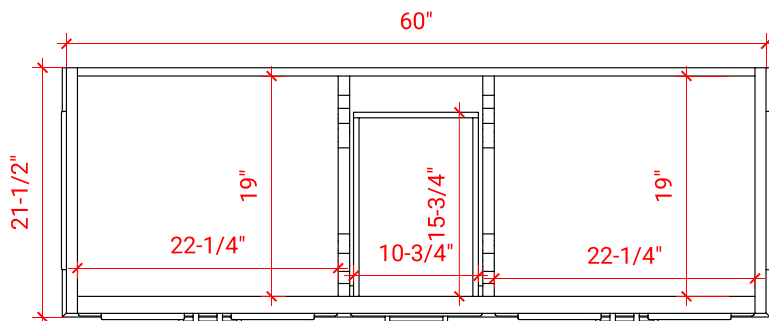

STAFFORD 60" DOUBLE SINK BASE CABINET

ARIEL

M060D

BASE CABINET DIMENSIONS

60" W x 21.5" D x 34.5" H

FEATURES

- Solid wood frame & plywood panels
- Dovetail drawers and joints
- Soft closing doors & drawers

HARDWARE FINISHES

Brushed Nickel   Satin Brass   Matte Black   Polished Chrome

AVAILABLE COLORS

White   Grey   Midnight Blue

SIDE VIEW

PLAN VIEW