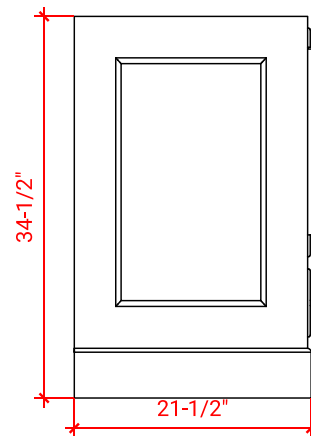

STAFFORD 54" SINGLE SINK BASE CABINET

ARIEL

M054S

BASE CABINET DIMENSIONS

54" W x 21.5" D x 34.5" H

FEATURES

- Solid wood frame & plywood panels
- Dovetail drawers and joints
- Soft closing doors & drawers

HARDWARE FINISHES

Brushed Nickel Satin Brass Matte Black Polished Chrome

AVAILABLE COLORS

White Grey Midnight Blue

FRONT VIEW

SIDE VIEW

PLAN VIEW

54" SINGLE OVAL SINK COUNTERTOP WITH 1.5 IN. THICKNESS

ARIEL

OVERALL DIMENSIONS

54.25" W x 22" D x 1.5" H

COUNTERTOP OPTIONS

Carrara White Quartz
CQ-054S-OVL-CT

FEATURES

- Solid countertop with mitered edges & seams
- Undermount white oval sink
- Pre-drilled for 8" widespread faucet

INCLUDED

- Countertop
- Matching Backsplash
- Oval Sink

COUNTERTOP PLAN VIEW

EDGE SIDE VIEW

THREE DIMENSIONAL COUNTERTOP VIEW