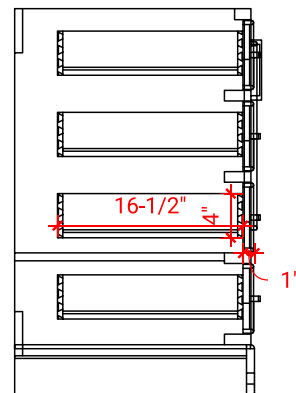

STAFFORD 54" SINGLE SINK BASE CABINET

ARIEL

M054S

BASE CABINET DIMENSIONS

54" W x 21.5" D x 34.5" H

FEATURES

- Solid wood frame & plywood panels
- Dovetail drawers and joints
- Soft closing doors & drawers

HARDWARE FINISHES

Brushed Nickel Satin Brass Matte Black Polished Chrome

AVAILABLE COLORS

White Grey Midnight Blue

FRONT VIEW

SIDE VIEW

PLAN VIEW

54" SINGLE OVAL SINK COUNTERTOP WITH 1.5 IN. THICKNESS

ARIEL

OVERALL DIMENSIONS

54.25" W x 22" D x 1.5" H

COUNTERTOP OPTIONS

Carrara White Quartz
CQ-054S-OVL-CT

FEATURES

- Solid countertop with mitered edges & seams
- Undermount white oval sink
- Pre-drilled for 8" widespread faucet

INCLUDED

- Countertop
- Matching Backsplash
- Oval Sink

COUNTERTOP PLAN VIEW

EDGE SIDE VIEW

THREE DIMENSIONAL COUNTERTOP VIEW