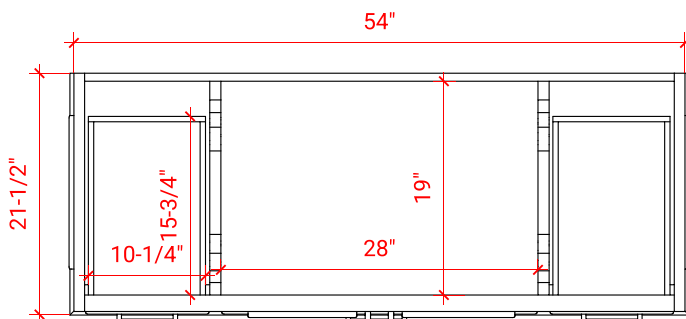

STAFFORD 54" SINGLE SINK BASE CABINET

ARIEL

M054S

BASE CABINET DIMENSIONS

54" W x 21.5" D x 34.5" H

FEATURES

- Solid wood frame & plywood panels
- Dovetail drawers and joints
- Soft closing doors & drawers

HARDWARE FINISHES

Brushed Nickel   Satin Brass   Matte Black   Polished Chrome

AVAILABLE COLORS

White   Grey   Midnight Blue

SIDE VIEW

PLAN VIEW