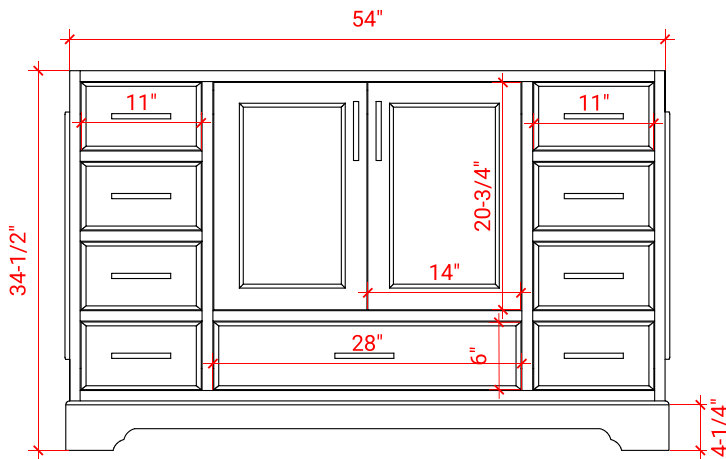

STAFFORD 54" SINGLE SINK BASE CABINET

ARIEL

M054S

BASE CABINET DIMENSIONS

54" W x 21.5" D x 34.5" H

FEATURES

- Solid wood frame & plywood panels
- Dovetail drawers and joints
- Soft closing doors & drawers

HARDWARE FINISHES

Brushed Nickel Satin Brass Matte Black Polished Chrome

AVAILABLE COLORS

White Grey Midnight Blue

FRONT VIEW

SIDE VIEW

PLAN VIEW

54" SINGLE OVAL SINK COUNTERTOP WITH 1.5 IN. THICKNESS

ARIEL

OVERALL DIMENSIONS

54.25" W x 22" D x 1.5" H

COUNTERTOP OPTIONS

Carrara White Quartz
CQ-054S-OVL-CT

FEATURES

- Solid countertop with mitered edges & seams
- Undermount white oval sink
- Pre-drilled for 8" widespread faucet

INCLUDED

- Countertop
- Matching Backsplash
- Oval Sink

COUNTERTOP PLAN VIEW

EDGE SIDE VIEW

THREE DIMENSIONAL COUNTERTOP VIEW