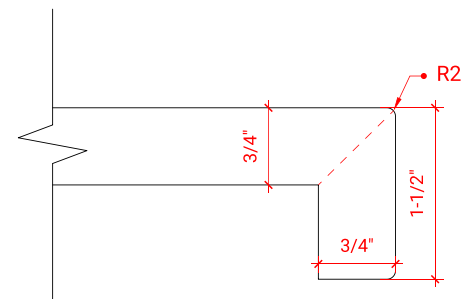

STAFFORD 54" SINGLE SINK BASE CABINET

ARIEL

M054S

BASE CABINET DIMENSIONS

54" W x 21.5" D x 34.5" H

FEATURES

- Solid wood frame & plywood panels
- Dovetail drawers and joints
- Soft closing doors & drawers

HARDWARE FINISHES

OVERALL DIMENSIONS

54.25" W x 22" D x 1.5" H

COUNTERTOP OPTIONS

Carrara White Quartz
CQ-054S-OVL-CT

FEATURES

- Solid countertop with mitered edges & seams
- Undermount white oval sink
- Pre-drilled for 8" widespread faucet

INCLUDED

- Countertop
- Matching Backsplash
- Oval Sink

COUNTERTOP PLAN VIEW

EDGE SIDE VIEW

THREE DIMENSIONAL COUNTERTOP VIEW