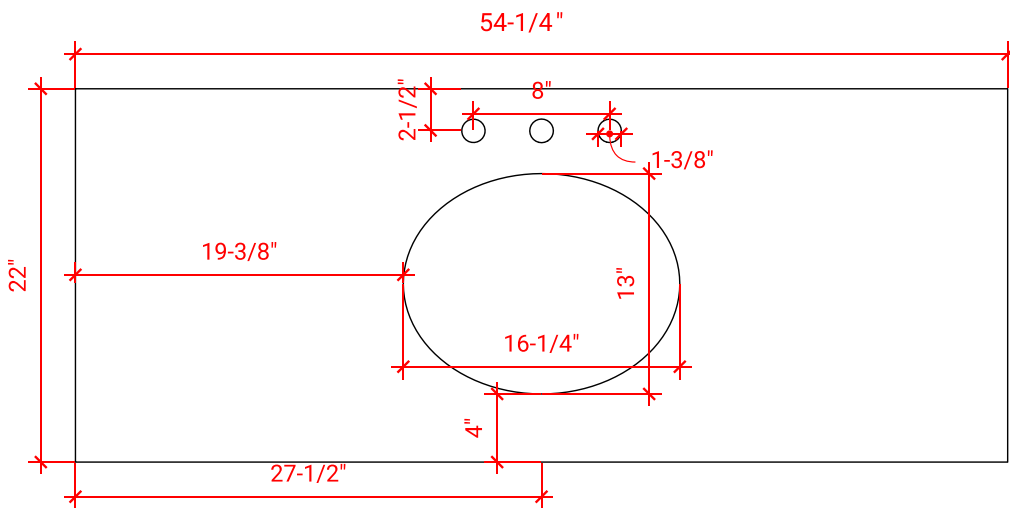

STAFFORD 54" SINGLE SINK BASE CABINET

ARIEL

M054S

BASE CABINET DIMENSIONS

54" W x 21.5" D x 34.5" H

FEATURES

- Solid wood frame & plywood panels
- Dovetail drawers and joints
- Soft closing doors & drawers

HARDWARE FINISHES

OVERALL DIMENSIONS

54.25" W x 22" D x 1.5" H

COUNTERTOP OPTIONS

Carrara White Quartz
CQ-054S-OVL-CT

FEATURES

- Solid countertop with mitered edges & seams
- Undermount white oval sink
- Pre-drilled for 8" widespread faucet

INCLUDED

- Countertop
- Matching Backsplash
- Oval Sink

COUNTERTOP PLAN VIEW

EDGE SIDE VIEW

THREE DIMENSIONAL COUNTERTOP VIEW