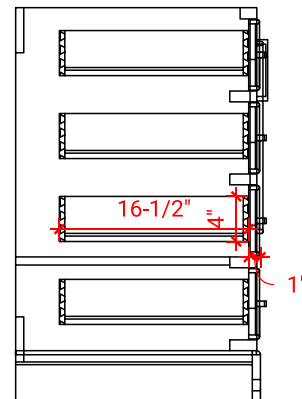

## BASE CABINET DIMENSIONS

48" W x 21.5" D x 34.5" H

# 48" SINGLE RECTANGLE SINK COUNTERTOP WITH 1.5 IN. THICKNESS

## OVERALL DIMENSIONS

48.25" W x 22" D x 1.5" H