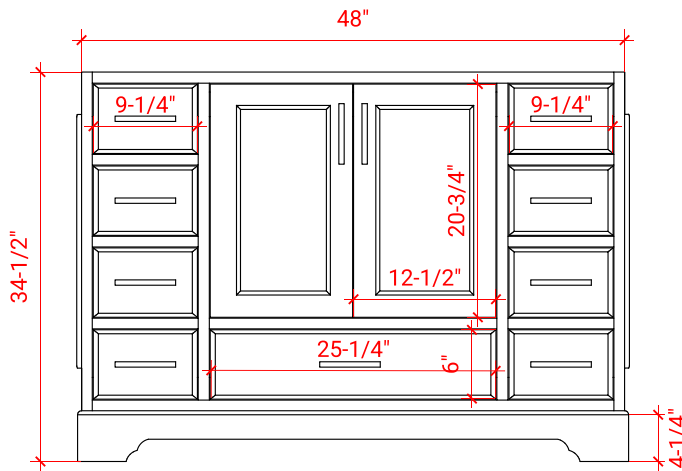

AVAILABLE COLORS

White   Grey   Midnight Blue

FRONT VIEW

SIDE VIEW