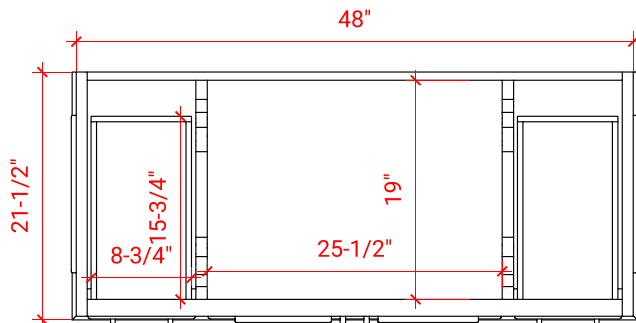

STAFFORD 48" SINGLE SINK BASE CABINET

ARIEL

M048S

BASE CABINET DIMENSIONS

48" W x 21.5" D x 34.5" H

FEATURES

- Solid wood frame & plywood panels
- Dovetail drawers and joints
- Soft closing doors & drawers

HARDWARE FINISHES

Brushed Nickel   Satin Brass   Matte Black   Polished Chrome

AVAILABLE COLORS

White   Grey   Midnight Blue

SIDE VIEW

PLAN VIEW