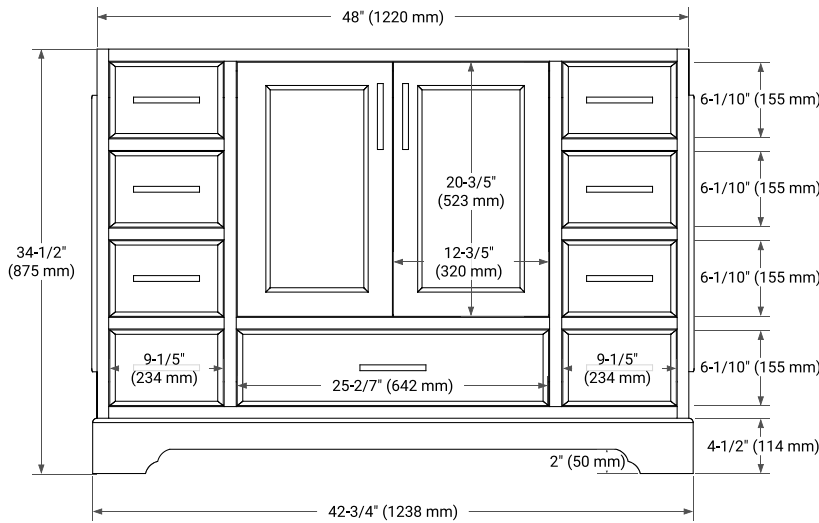

STAFFORD 48" SINGLE SINK BASE CABINET

BASE CABINET DIMENSIONS

48" W x 21.5" D x 34.5" H

FEATURES

- Solid wood frame & plywood panels
- Dovetail drawers and joints
- Soft closing doors & drawers

HARDWARE FINISHES*

White Grey Midnight Blue

FRONT VIEW

SIDE VIEW

PLAN VIEW

48" SINGLE OVAL SINK COUNTERTOP WITH 1.5 IN. THICKNESS

ARIEL

OVERALL DIMENSIONS

48.25" W x 22" D x 1.5" H

COUNTERTOP PLAN VIEW

EDGE SIDE VIEW

THREE DIMENSIONAL COUNTERTOP VIEW