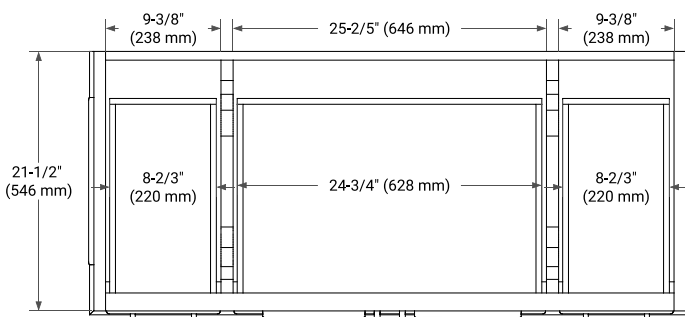

STAFFORD 48" SINGLE SINK BASE CABINET

BASE CABINET DIMENSIONS

48" W x 21.5" D x 34.5" H

FEATURES

- Solid wood frame & plywood panels
- Dovetail drawers and joints
- Soft closing doors & drawers

HARDWARE FINISHES*

White Grey Midnight Blue

FRONT VIEW

SIDE VIEW

PLAN VIEW

48" SINGLE OVAL SINK COUNTERTOP WITH 1.5 IN. THICKNESS

ARIEL

OVERALL DIMENSIONS

48.25" W x 22" D x 1.5" H

COUNTERTOP PLAN VIEW

EDGE SIDE VIEW

THREE DIMENSIONAL COUNTERTOP VIEW