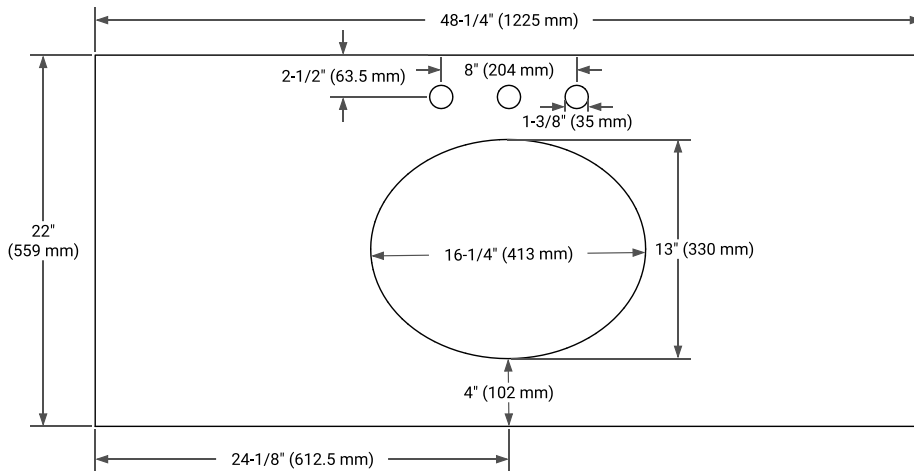

White Grey Midnight Blue

FRONT VIEW

SIDE VIEW

PLAN VIEW

48" SINGLE OVAL SINK COUNTERTOP WITH 1.5 IN. THICKNESS

ARIEL

OVERALL DIMENSIONS

48.25" W x 22" D x 1.5" H

COUNTERTOP OPTIONS

Carrara White Quartz

FEATURES

- Solid countertop with mitered edges & seams
- Undermount white oval sink
- Pre-drilled for 8" widespread faucet

INCLUDED

- Countertop
- Matching Backsplash
- Oval Sink

COUNTERTOP PLAN VIEW

EDGE SIDE VIEW

THREE DIMENSIONAL COUNTERTOP VIEW