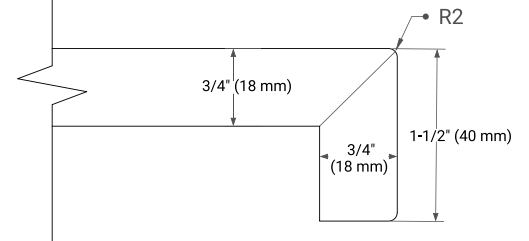

White Grey Midnight Blue

FRONT VIEW

SIDE VIEW

PLAN VIEW

48" SINGLE OVAL SINK COUNTERTOP WITH 1.5 IN. THICKNESS

ARIEL

OVERALL DIMENSIONS

48.25" W x 22" D x 1.5" H

COUNTERTOP OPTIONS

Carrara White Quartz

FEATURES

- Solid countertop with mitered edges & seams
- Undermount white oval sink
- Pre-drilled for 8" widespread faucet

INCLUDED

- Countertop
- Matching Backsplash
- Oval Sink

COUNTERTOP PLAN VIEW

EDGE SIDE VIEW

THREE DIMENSIONAL COUNTERTOP VIEW