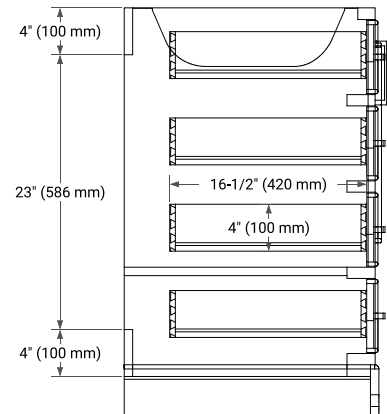

STAFFORD 48" SINGLE SINK BASE CABINET

BASE CABINET DIMENSIONS

48" W x 21.5" D x 34.5" H

FEATURES

- Solid wood frame & plywood panels
- Dovetail drawers and joints
- Soft closing doors & drawers

HARDWARE FINISHES*

White Grey Midnight Blue

FRONT VIEW

SIDE VIEW

PLAN VIEW

48" SINGLE OVAL SINK COUNTERTOP WITH 1.5 IN. THICKNESS

ARIEL

OVERALL DIMENSIONS

48.25" W x 22" D x 1.5" H

COUNTERTOP OPTIONS

Carrara White Quartz

FEATURES

- Solid countertop with mitered edges & seams
- Undermount white oval sink
- Pre-drilled for 8" widespread faucet

INCLUDED

- Countertop
- Matching Backsplash
- Oval Sink

COUNTERTOP PLAN VIEW

EDGE SIDE VIEW

THREE DIMENSIONAL COUNTERTOP VIEW