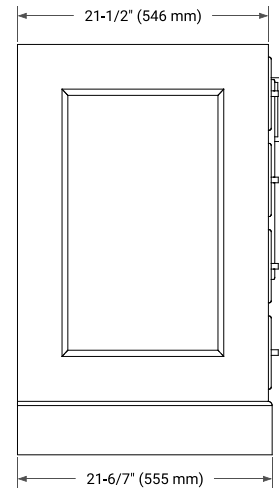

STAFFORD 48" SINGLE SINK BASE CABINET

BASE CABINET DIMENSIONS

48" W x 21.5" D x 34.5" H

FEATURES

- Solid wood frame & plywood panels
- Dovetail drawers and joints
- Soft closing doors & drawers

HARDWARE FINISHES*

White Grey Midnight Blue

FRONT VIEW

SIDE VIEW

PLAN VIEW

48" SINGLE OVAL SINK COUNTERTOP WITH 1.5 IN. THICKNESS

ARIEL

OVERALL DIMENSIONS

48.25" W x 22" D x 1.5" H

COUNTERTOP PLAN VIEW

EDGE SIDE VIEW

THREE DIMENSIONAL COUNTERTOP VIEW