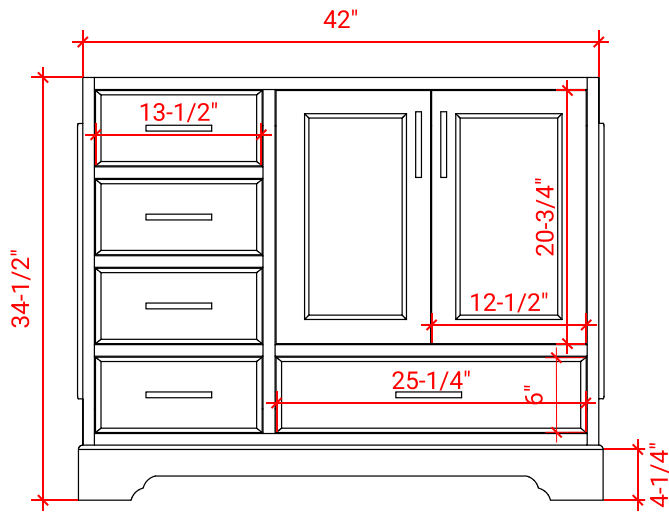

AVAILABLE COLORS

White   Grey   Midnight Blue

FRONT VIEW