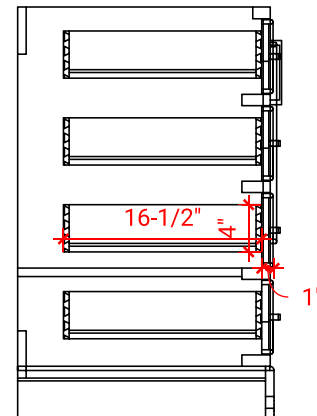

STAFFORD 42" RIGHT OFFSET CABINET

M042S-R

BASE CABINET DIMENSIONS

42" W x 21.5" D x 34.5" H

FEATURES

- Solid wood frame & plywood panels
- Dovetail drawers and joints
- Soft closing doors & drawers

HARDWARE FINISHES

Brushed Nickel   Satin Brass   Matte Black   Polished Chrome

AVAILABLE COLORS

White   Grey   Midnight Blue

PLAN VIEW