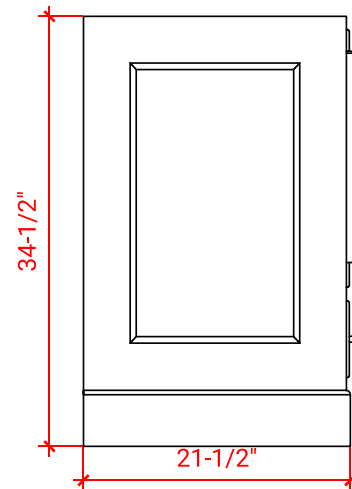

STAFFORD 42" RIGHT OFFSET CABINET

M042S-R

BASE CABINET DIMENSIONS

42" W x 21.5" D x 34.5" H

FEATURES

- Solid wood frame & plywood panels
- Dovetail drawers and joints
- Soft closing doors & drawers

HARDWARE FINISHES

Brushed Nickel   Satin Brass   Matte Black   Polished Chrome

AVAILABLE COLORS

White   Grey   Midnight Blue

SIDE VIEW