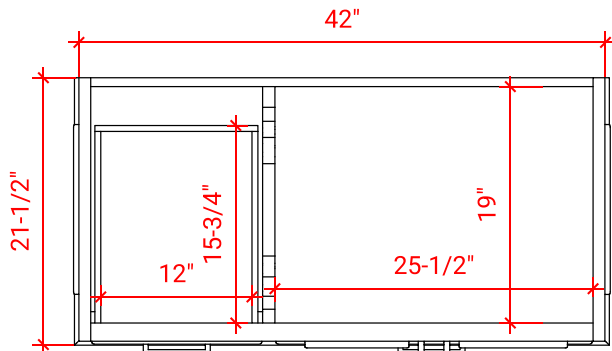

STAFFORD 42" RIGHT OFFSET CABINET

M042S-R

BASE CABINET DIMENSIONS

42" W x 21.5" D x 34.5" H

FEATURES

- Solid wood frame & plywood panels
- Dovetail drawers and joints
- Soft closing doors & drawers

HARDWARE FINISHES

Brushed Nickel   Satin Brass   Matte Black   Polished Chrome

AVAILABLE COLORS

White   Grey   Midnight Blue

PLAN VIEW