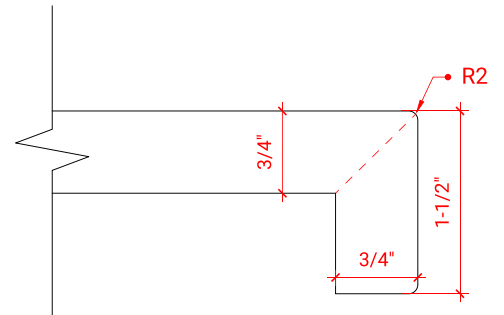

EDGE SIDE VIEW