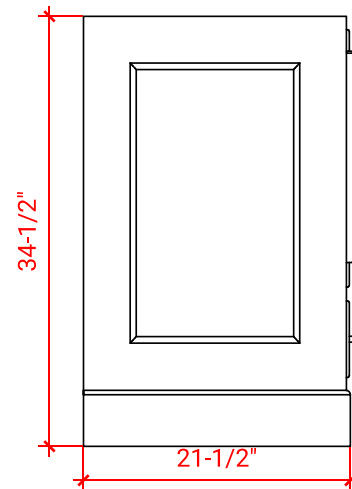

## BASE CABINET DIMENSIONS

42" W x 21.5" D x 34.5" H

## AVAILABLE COLORS

White    Grey    Midnight Blue

FRONT VIEW

SIDE VIEW

PLAN VIEW

OVERALL DIMENSIONS

42.25" W x 22" D x 1.5" H

COUNTERTOP OPTIONS

COUNTERTOP PLAN VIEW

EDGE SIDE VIEW

THREE DIMENSIONAL COUNTERTOP VIEW