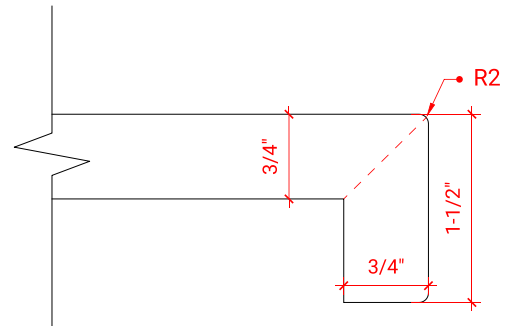

## AVAILABLE COLORS

White    Grey    Midnight Blue

FRONT VIEW

SIDE VIEW

PLAN VIEW

OVERALL DIMENSIONS

42.25" W x 22" D x 1.5" H

COUNTERTOP OPTIONS

Carrara White Quartz  
CQ-042S-R-OVL-CT

FEATURES

- Solid countertop with mitered edges & seams
- Undermount white oval sink
- Pre-drilled for 8" widespread faucet

INCLUDED

- Countertop
- Matching Backsplash
- Oval Sink

COUNTERTOP PLAN VIEW

EDGE SIDE VIEW

THREE DIMENSIONAL COUNTERTOP VIEW