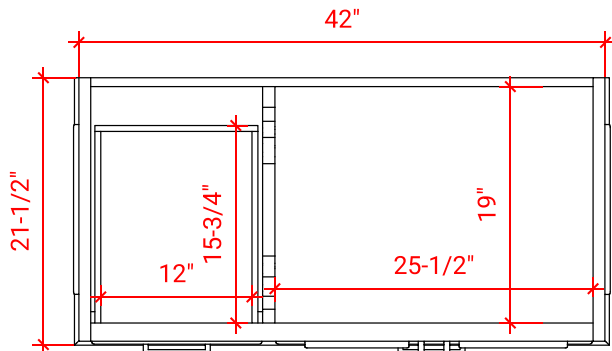

## BASE CABINET DIMENSIONS

42" W x 21.5" D x 34.5" H

## AVAILABLE COLORS

White    Grey    Midnight Blue

FRONT VIEW

SIDE VIEW

PLAN VIEW

OVERALL DIMENSIONS

42.25" W x 22" D x 1.5" H

COUNTERTOP OPTIONS

COUNTERTOP PLAN VIEW

EDGE SIDE VIEW

THREE DIMENSIONAL COUNTERTOP VIEW