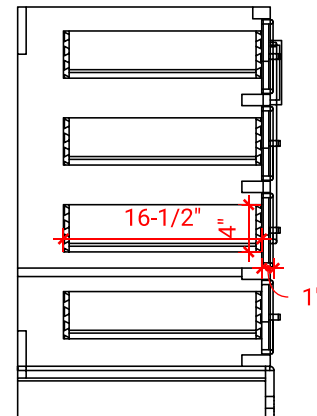

## BASE CABINET DIMENSIONS

42" W x 21.5" D x 34.5" H

## AVAILABLE COLORS

White    Grey    Midnight Blue

FRONT VIEW

SIDE VIEW

PLAN VIEW

OVERALL DIMENSIONS

42.25" W x 22" D x 1.5" H

COUNTERTOP OPTIONS

COUNTERTOP PLAN VIEW

EDGE SIDE VIEW

THREE DIMENSIONAL COUNTERTOP VIEW