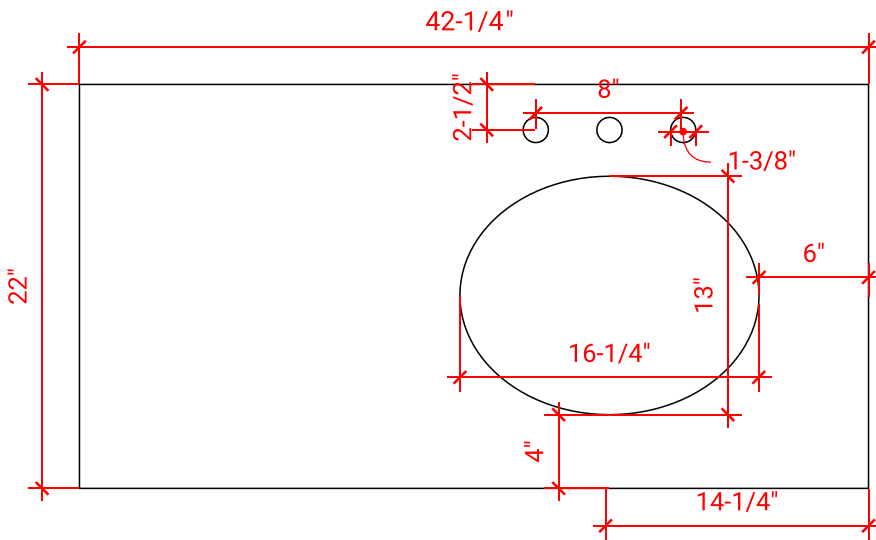

## BASE CABINET DIMENSIONS

42" W x 21.5" D x 34.5" H

## AVAILABLE COLORS

White    Grey    Midnight Blue

FRONT VIEW

SIDE VIEW

PLAN VIEW

OVERALL DIMENSIONS

42.25" W x 22" D x 1.5" H

COUNTERTOP OPTIONS

COUNTERTOP PLAN VIEW

EDGE SIDE VIEW

THREE DIMENSIONAL COUNTERTOP VIEW