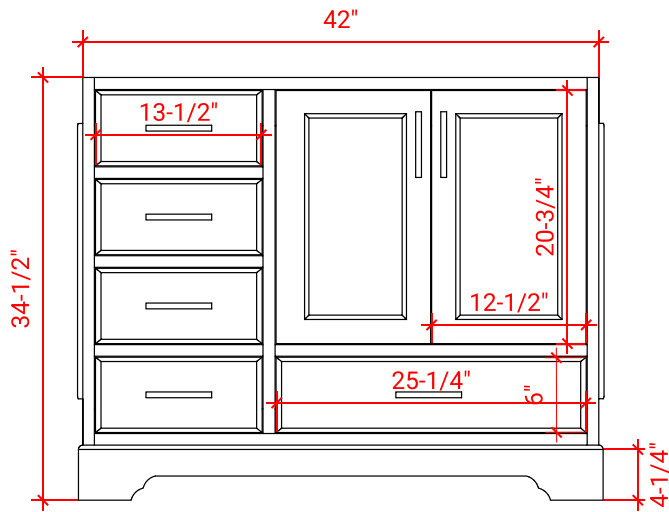

## BASE CABINET DIMENSIONS

42" W x 21.5" D x 34.5" H

## AVAILABLE COLORS

White    Grey    Midnight Blue

FRONT VIEW

SIDE VIEW

PLAN VIEW

OVERALL DIMENSIONS

42.25" W x 22" D x 1.5" H

COUNTERTOP OPTIONS