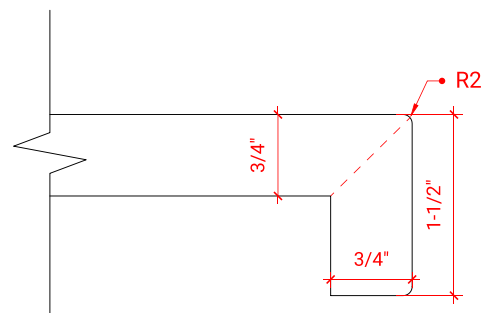

OVERALL DIMENSIONS

42.25" W x 22" D x 1.5" H

COUNTERTOP OPTIONS

Carrara White Quartz
CQ-042S-L-REC-CT

FEATURES

- Solid countertop with mitered edges & seams
- Undermount white rectangular sink
- Pre-drilled for 8" widespread faucet

INCLUDED

- Countertop
- Matching Backsplash
- Rectangle Sink

COUNTERTOP PLAN VIEW

EDGE SIDE VIEW

THREE DIMENSIONAL COUNTERTOP VIEW