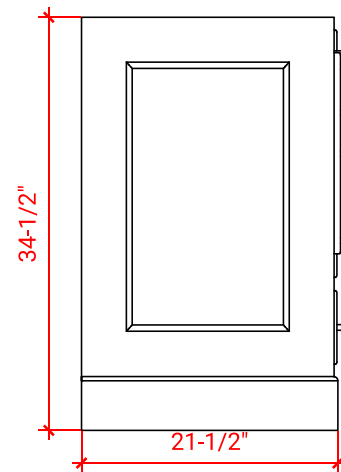

STAFFORD 42" LEFT OFFSET CABINET

M042S-L

BASE CABINET DIMENSIONS

42" W x 21.5" D x 34.5" H

FEATURES

- Solid wood frame & plywood panels
- Dovetail drawers and joints
- Soft closing doors & drawers

HARDWARE FINISHES

Brushed Nickel Satin Brass Matte Black Polished Chrome

AVAILABLE COLORS

White Grey Midnight Blue

FRONT VIEW

SIDE VIEW

PLAN VIEW

42" LEFT RECTANGLE SINK COUNTERTOP WITH 1.5 IN. THICKNESS

ARIEL

OVERALL DIMENSIONS

42.25" W x 22" D x 1.5" H

COUNTERTOP OPTIONS

Carrara White Quartz
CQ-042S-L-REC-CT

FEATURES

- Solid countertop with mitered edges & seams
- Undermount white rectangular sink
- Pre-drilled for 8" widespread faucet

INCLUDED

- Countertop
- Matching Backsplash
- Rectangle Sink

COUNTERTOP PLAN VIEW

EDGE SIDE VIEW

THREE DIMENSIONAL COUNTERTOP VIEW