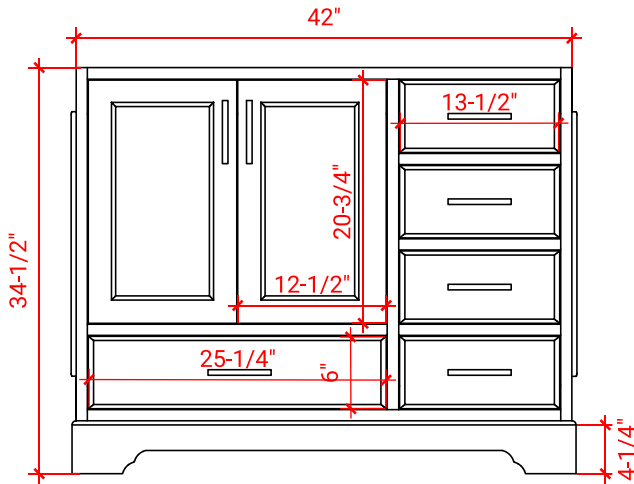

STAFFORD 42" LEFT OFFSET CABINET

M042S-L

BASE CABINET DIMENSIONS

42" W x 21.5" D x 34.5" H

FEATURES

- Solid wood frame & plywood panels
- Dovetail drawers and joints
- Soft closing doors & drawers

HARDWARE FINISHES

Brushed Nickel Satin Brass Matte Black Polished Chrome

AVAILABLE COLORS

White Grey Midnight Blue

FRONT VIEW

SIDE VIEW

PLAN VIEW

42" LEFT RECTANGLE SINK COUNTERTOP WITH 1.5 IN. THICKNESS

ARIEL

OVERALL DIMENSIONS

42.25" W x 22" D x 1.5" H

COUNTERTOP OPTIONS

Carrara White Quartz
CQ-042S-L-REC-CT

FEATURES

- Solid countertop with mitered edges & seams
- Undermount white rectangular sink
- Pre-drilled for 8" widespread faucet

INCLUDED

- Countertop
- Matching Backsplash
- Rectangle Sink

COUNTERTOP PLAN VIEW

EDGE SIDE VIEW

THREE DIMENSIONAL COUNTERTOP VIEW