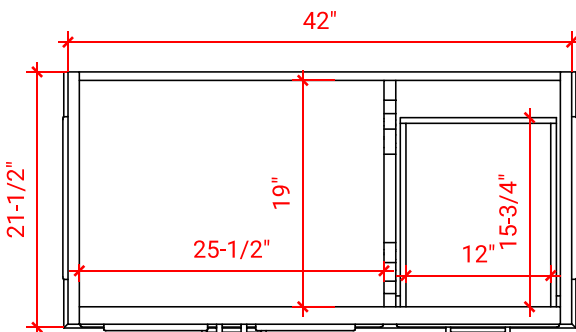

STAFFORD 42" LEFT OFFSET CABINET

M042S-L

BASE CABINET DIMENSIONS

42" W x 21.5" D x 34.5" H

FEATURES

- Solid wood frame & plywood panels
- Dovetail drawers and joints
- Soft closing doors & drawers

HARDWARE FINISHES

Brushed Nickel Satin Brass Matte Black Polished Chrome

AVAILABLE COLORS

White Grey Midnight Blue

FRONT VIEW

SIDE VIEW

PLAN VIEW

42" LEFT RECTANGLE SINK COUNTERTOP WITH 1.5 IN. THICKNESS

ARIEL

OVERALL DIMENSIONS

42.25" W x 22" D x 1.5" H

COUNTERTOP OPTIONS

Carrara White Quartz
CQ-042S-L-REC-CT

FEATURES

- Solid countertop with mitered edges & seams
- Undermount white rectangular sink
- Pre-drilled for 8" widespread faucet

INCLUDED

- Countertop
- Matching Backsplash
- Rectangle Sink

COUNTERTOP PLAN VIEW

EDGE SIDE VIEW

THREE DIMENSIONAL COUNTERTOP VIEW