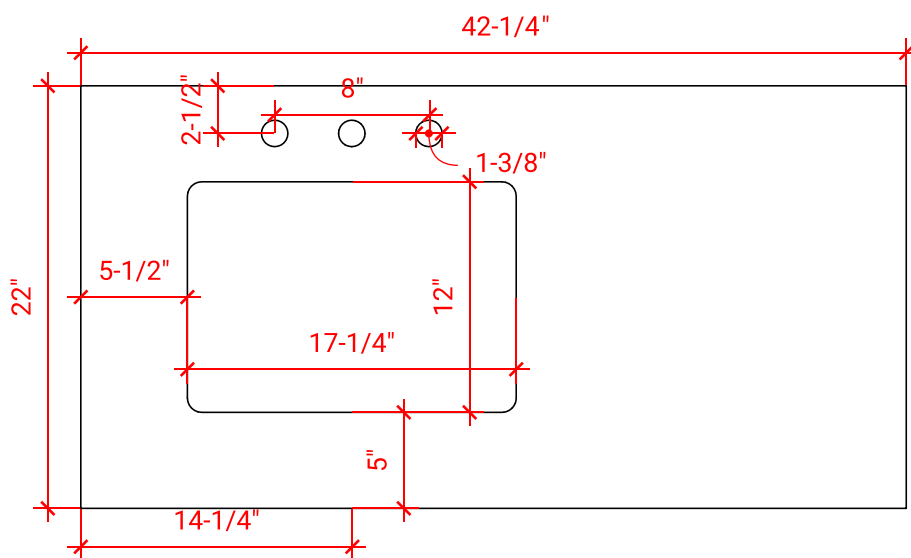

STAFFORD 42" LEFT OFFSET CABINET

M042S-L

BASE CABINET DIMENSIONS

42" W x 21.5" D x 34.5" H

FEATURES

- Solid wood frame & plywood panels
- Dovetail drawers and joints
- Soft closing doors & drawers

HARDWARE FINISHES

Brushed Nickel Satin Brass Matte Black Polished Chrome

AVAILABLE COLORS

White Grey Midnight Blue

FRONT VIEW

SIDE VIEW

PLAN VIEW

42" LEFT RECTANGLE SINK COUNTERTOP WITH 1.5 IN. THICKNESS

ARIEL

OVERALL DIMENSIONS

42.25" W x 22" D x 1.5" H

COUNTERTOP OPTIONS

Carrara White Quartz
CQ-042S-L-REC-CT

FEATURES

- Solid countertop with mitered edges & seams
- Undermount white rectangular sink
- Pre-drilled for 8" widespread faucet

INCLUDED

- Countertop
- Matching Backsplash
- Rectangle Sink

COUNTERTOP PLAN VIEW

EDGE SIDE VIEW

THREE DIMENSIONAL COUNTERTOP VIEW