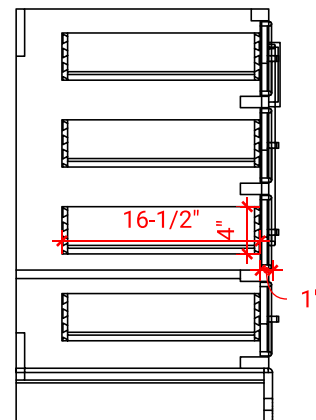

STAFFORD 42" LEFT OFFSET CABINET

M042S-L

BASE CABINET DIMENSIONS

42" W x 21.5" D x 34.5" H

FEATURES

- Solid wood frame & plywood panels
- Dovetail drawers and joints
- Soft closing doors & drawers

HARDWARE FINISHES

Brushed Nickel Satin Brass Matte Black Polished Chrome

AVAILABLE COLORS

White Grey Midnight Blue

FRONT VIEW

SIDE VIEW

PLAN VIEW

42" LEFT RECTANGLE SINK COUNTERTOP WITH 1.5 IN. THICKNESS

ARIEL

OVERALL DIMENSIONS

42.25" W x 22" D x 1.5" H

COUNTERTOP OPTIONS

Carrara White Quartz
CQ-042S-L-REC-CT

FEATURES

- Solid countertop with mitered edges & seams
- Undermount white rectangular sink
- Pre-drilled for 8" widespread faucet

INCLUDED

- Countertop
- Matching Backsplash
- Rectangle Sink

COUNTERTOP PLAN VIEW

EDGE SIDE VIEW

THREE DIMENSIONAL COUNTERTOP VIEW