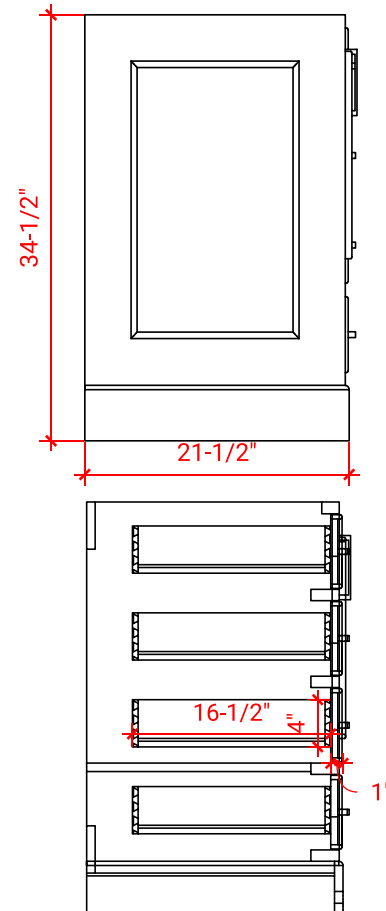

STAFFORD 42" SINGLE SINK BASE CABINET

ARIEL

M042S

BASE CABINET DIMENSIONS

42" W x 21.5" D x 34.5" H

FEATURES

- Solid wood frame & plywood panels
- Dovetail drawers and joints
- Soft closing doors & drawers

HARDWARE FINISHES

Brushed Nickel   Satin Brass   Matte Black   Polished Chrome

AVAILABLE COLORS

White   Grey   Midnight Blue

SIDE VIEW