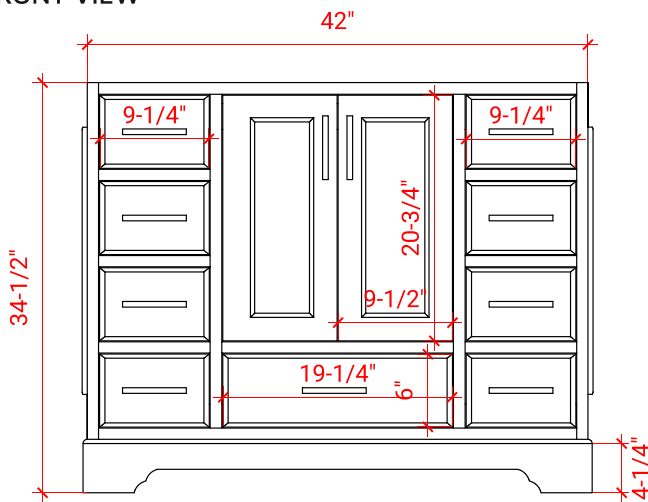

AVAILABLE COLORS

White   Grey   Midnight Blue

FRONT VIEW