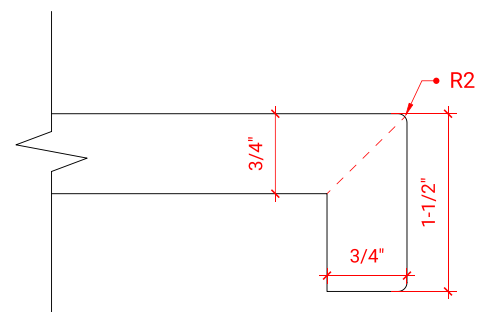

EDGE SIDE VIEW