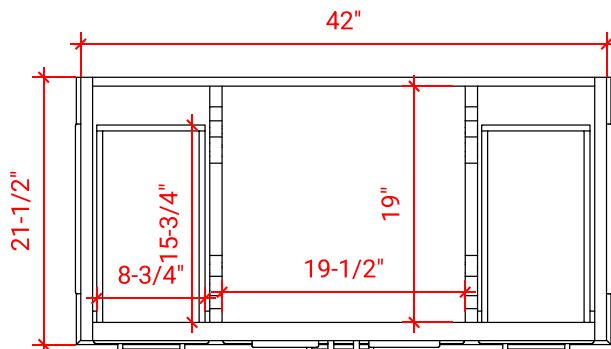

STAFFORD 42" SINGLE SINK BASE CABINET

ARIEL

M042S

BASE CABINET DIMENSIONS

42" W x 21.5" D x 34.5" H

FEATURES

- Solid wood frame & plywood panels
- Dovetail drawers and joints
- Soft closing doors & drawers

HARDWARE FINISHES

Brushed Nickel   Satin Brass   Matte Black   Polished Chrome

AVAILABLE COLORS

White   Grey   Midnight Blue

PLAN VIEW