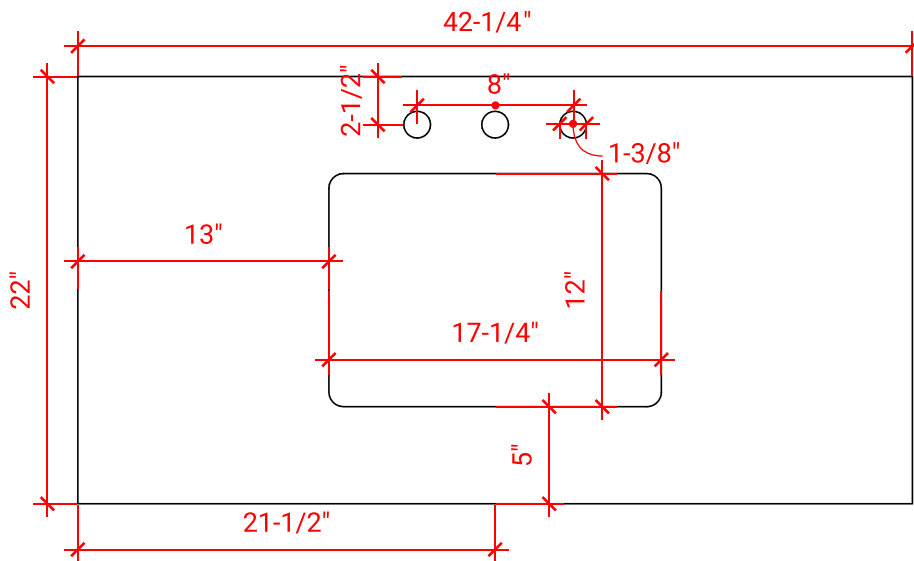

42" SINGLE RECTANGLE SINK COUNTERTOP WITH 1.5 IN. THICKNESS

ARIEL

OVERALL DIMENSIONS

42.25" W x 22" D x 1.5" H

COUNTERTOP OPTIONS

Carrara White Quartz
CQ-042S-REC-CT

FEATURES

- Solid countertop with mitered edges & seams
- Undermount white rectangular sink
- Pre-drilled for 8" widespread faucet

INCLUDED

- Countertop
- Matching Backsplash
- Rectangle Sink

COUNTERTOP PLAN VIEW