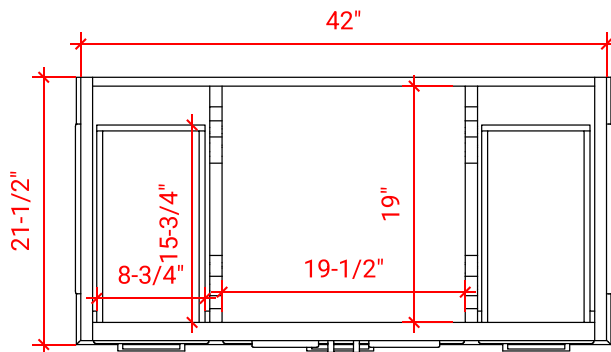

STAFFORD 42" SINGLE SINK BASE CABINET

ARIEL

M042S

BASE CABINET DIMENSIONS

42" W x 21.5" D x 34.5" H

FEATURES

- Solid wood frame & plywood panels
- Dovetail drawers and joints
- Soft closing doors & drawers

HARDWARE FINISHES

Brushed Nickel Satin Brass Matte Black Polished Chrome

AVAILABLE COLORS

White Grey Midnight Blue

FRONT VIEW

SIDE VIEW

PLAN VIEW

42" SINGLE OVAL SINK COUNTERTOP WITH 1.5 IN. THICKNESS

ARIEL

OVERALL DIMENSIONS

42.25" W x 22" D x 1.5" H

COUNTERTOP OPTIONS

Carrara White Quartz
CQ-042S-OVL-CT

FEATURES

- Solid countertop with mitered edges & seams
- Undermount white oval sink
- Pre-drilled for 8" widespread faucet

INCLUDED

- Countertop
- Matching Backsplash
- Oval Sink

COUNTERTOP PLAN VIEW

EDGE SIDE VIEW

THREE DIMENSIONAL COUNTERTOP VIEW