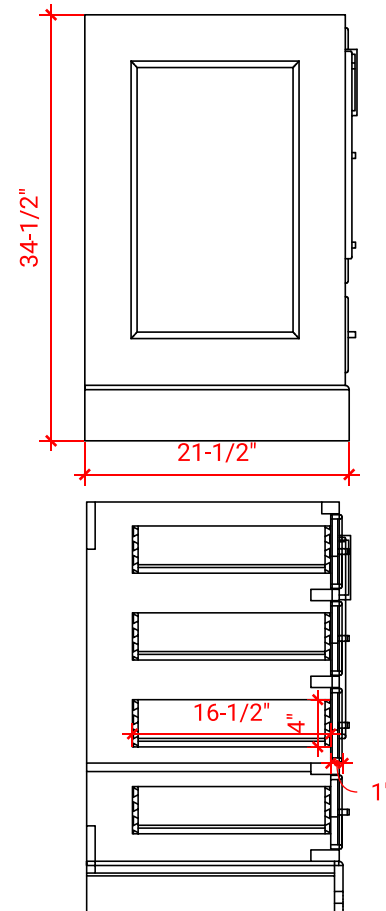

STAFFORD 42" SINGLE SINK BASE CABINET

ARIEL

M042S

BASE CABINET DIMENSIONS

42" W x 21.5" D x 34.5" H

FEATURES

- Solid wood frame & plywood panels
- Dovetail drawers and joints
- Soft closing doors & drawers

HARDWARE FINISHES

Brushed Nickel Satin Brass Matte Black Polished Chrome

AVAILABLE COLORS

White Grey Midnight Blue

FRONT VIEW

SIDE VIEW

PLAN VIEW

42" SINGLE OVAL SINK COUNTERTOP WITH 1.5 IN. THICKNESS

ARIEL

OVERALL DIMENSIONS

42.25" W x 22" D x 1.5" H

COUNTERTOP OPTIONS

Carrara White Quartz
CQ-042S-OVL-CT

FEATURES

- Solid countertop with mitered edges & seams
- Undermount white oval sink
- Pre-drilled for 8" widespread faucet

INCLUDED

- Countertop
- Matching Backsplash
- Oval Sink

COUNTERTOP PLAN VIEW

EDGE SIDE VIEW

THREE DIMENSIONAL COUNTERTOP VIEW