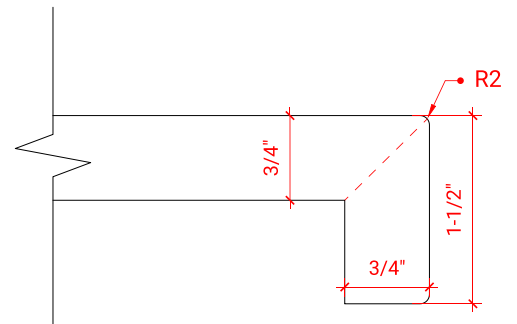

STAFFORD 42" SINGLE SINK BASE CABINET

ARIEL

M042S

BASE CABINET DIMENSIONS

42" W x 21.5" D x 34.5" H

FEATURES

- Solid wood frame & plywood panels
- Dovetail drawers and joints
- Soft closing doors & drawers

HARDWARE FINISHES

OVERALL DIMENSIONS

42.25" W x 22" D x 1.5" H

COUNTERTOP OPTIONS

Carrara White Quartz
CQ-042S-OVL-CT

FEATURES

- Solid countertop with mitered edges & seams
- Undermount white oval sink
- Pre-drilled for 8" widespread faucet

INCLUDED

- Countertop
- Matching Backsplash
- Oval Sink

COUNTERTOP PLAN VIEW

EDGE SIDE VIEW

THREE DIMENSIONAL COUNTERTOP VIEW