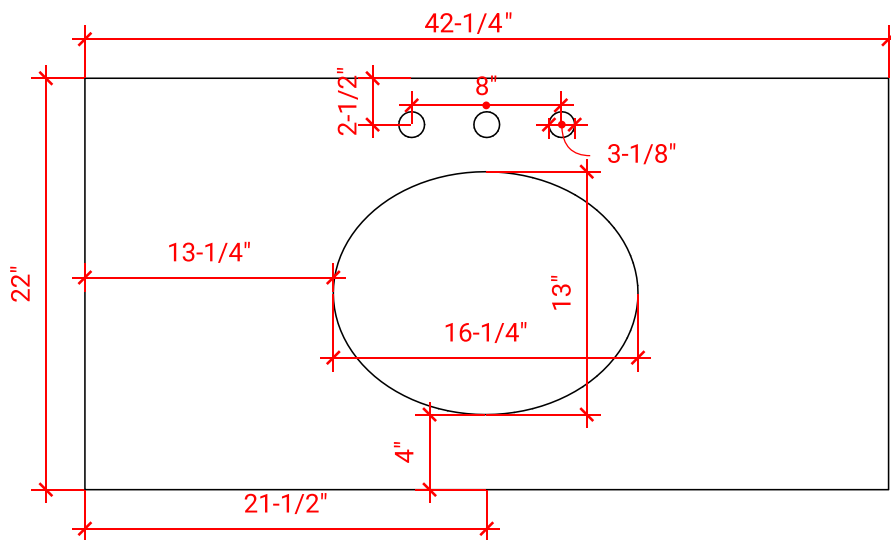

STAFFORD 42" SINGLE SINK BASE CABINET

ARIEL

M042S

BASE CABINET DIMENSIONS

42" W x 21.5" D x 34.5" H

FEATURES

- Solid wood frame & plywood panels
- Dovetail drawers and joints
- Soft closing doors & drawers

HARDWARE FINISHES

OVERALL DIMENSIONS

42.25" W x 22" D x 1.5" H

COUNTERTOP OPTIONS

Carrara White Quartz
CQ-042S-OVL-CT

FEATURES

- Solid countertop with mitered edges & seams
- Undermount white oval sink
- Pre-drilled for 8" widespread faucet

INCLUDED

- Countertop
- Matching Backsplash
- Oval Sink

COUNTERTOP PLAN VIEW

EDGE SIDE VIEW

THREE DIMENSIONAL COUNTERTOP VIEW