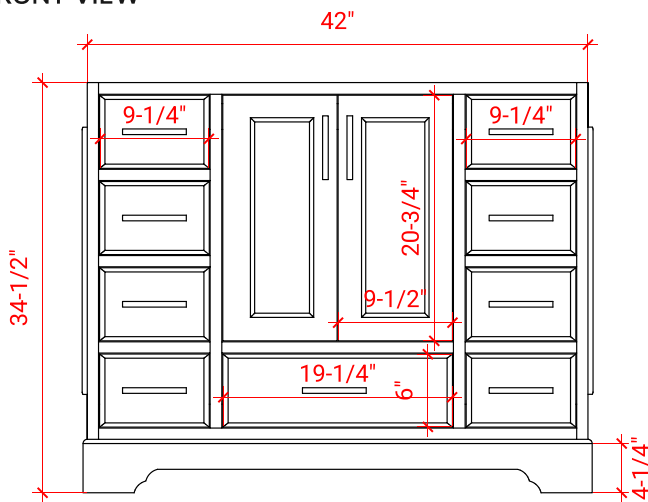

STAFFORD 42" SINGLE SINK BASE CABINET

ARIEL

M042S

BASE CABINET DIMENSIONS

42" W x 21.5" D x 34.5" H

FEATURES

- Solid wood frame & plywood panels
- Dovetail drawers and joints
- Soft closing doors & drawers

HARDWARE FINISHES

Brushed Nickel Satin Brass Matte Black Polished Chrome

AVAILABLE COLORS

White Grey Midnight Blue

FRONT VIEW

SIDE VIEW

PLAN VIEW

42" SINGLE OVAL SINK COUNTERTOP WITH 1.5 IN. THICKNESS

ARIEL

OVERALL DIMENSIONS

42.25" W x 22" D x 1.5" H

COUNTERTOP OPTIONS

Carrara White Quartz
CQ-042S-OVL-CT

FEATURES

- Solid countertop with mitered edges & seams
- Undermount white oval sink
- Pre-drilled for 8" widespread faucet

INCLUDED

- Countertop
- Matching Backsplash
- Oval Sink

COUNTERTOP PLAN VIEW

EDGE SIDE VIEW

THREE DIMENSIONAL COUNTERTOP VIEW