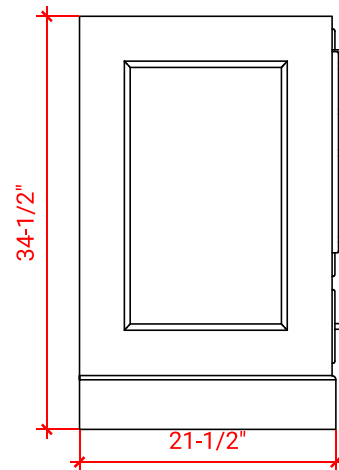

STAFFORD 36" RIGHT OFFSET CABINET

ARIEL

M036S-R

BASE CABINET DIMENSIONS

36" W x 21.5" D x 34.5" H

FEATURES

- Solid wood frame & plywood panels
- Dovetail drawers and joints
- Soft closing doors & drawers

HARDWARE FINISHES

Brushed Nickel   Satin Brass   Matte Black   Polished Chrome

AVAILABLE COLORS

White   Grey   Midnight Blue

SIDE VIEW