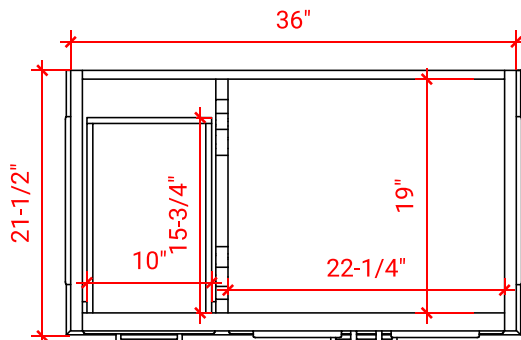

STAFFORD 36" RIGHT OFFSET CABINET

ARIEL

M036S-R

BASE CABINET DIMENSIONS

36" W x 21.5" D x 34.5" H

FEATURES

- Solid wood frame & plywood panels
- Dovetail drawers and joints
- Soft closing doors & drawers

HARDWARE FINISHES

Brushed Nickel   Satin Brass   Matte Black   Polished Chrome

AVAILABLE COLORS

White   Grey   Midnight Blue

PLAN VIEW