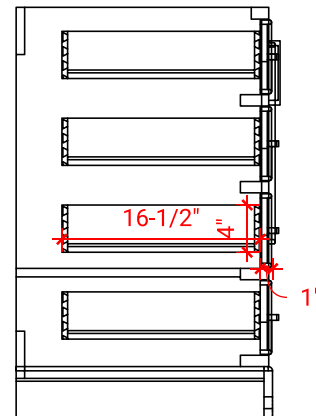

STAFFORD 36" RIGHT OFFSET CABINET

ARIEL

M036S-R

BASE CABINET DIMENSIONS

36" W x 21.5" D x 34.5" H

FEATURES

- Solid wood frame & plywood panels
- Dovetail drawers and joints
- Soft closing doors & drawers

HARDWARE FINISHES

Brushed Nickel   Satin Brass   Matte Black   Polished Chrome

AVAILABLE COLORS

White   Grey   Midnight Blue

PLAN VIEW