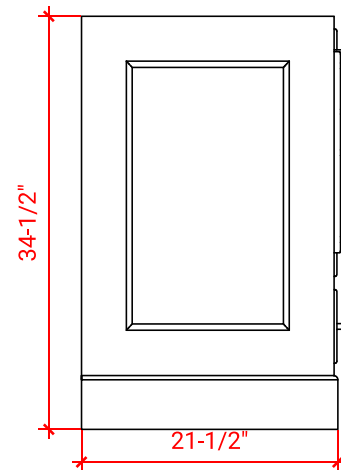

## BASE CABINET DIMENSIONS

36" W x 21.5" D x 34.5" H

## AVAILABLE COLORS

White   Grey   Midnight Blue

FRONT VIEW

SIDE VIEW

PLAN VIEW

OVERALL DIMENSIONS

36.25" W x 22" D x 1.5" H

COUNTERTOP OPTIONS

COUNTERTOP PLAN VIEW

EDGE SIDE VIEW

THREE DIMENSIONAL COUNTERTOP VIEW