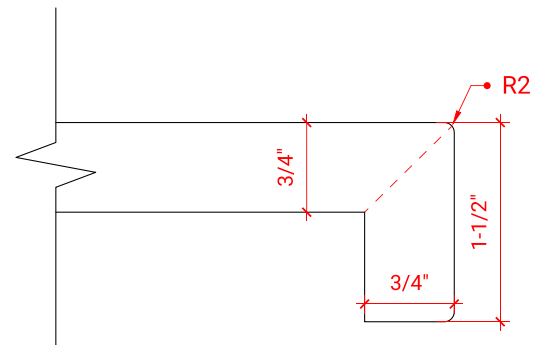

## BASE CABINET DIMENSIONS

36" W x 21.5" D x 34.5" H

## AVAILABLE COLORS

White   Grey   Midnight Blue

FRONT VIEW

SIDE VIEW

PLAN VIEW

OVERALL DIMENSIONS

36.25" W x 22" D x 1.5" H

COUNTERTOP OPTIONS

Carrara White Quartz  
CQ-036S-R-OVL-CT

FEATURES

- Solid countertop with mitered edges & seams
- Undermount white oval sink
- Pre-drilled for 8" widespread faucet

INCLUDED

- Countertop
- Matching Backsplash
- Oval Sink

COUNTERTOP PLAN VIEW

EDGE SIDE VIEW

THREE DIMENSIONAL COUNTERTOP VIEW