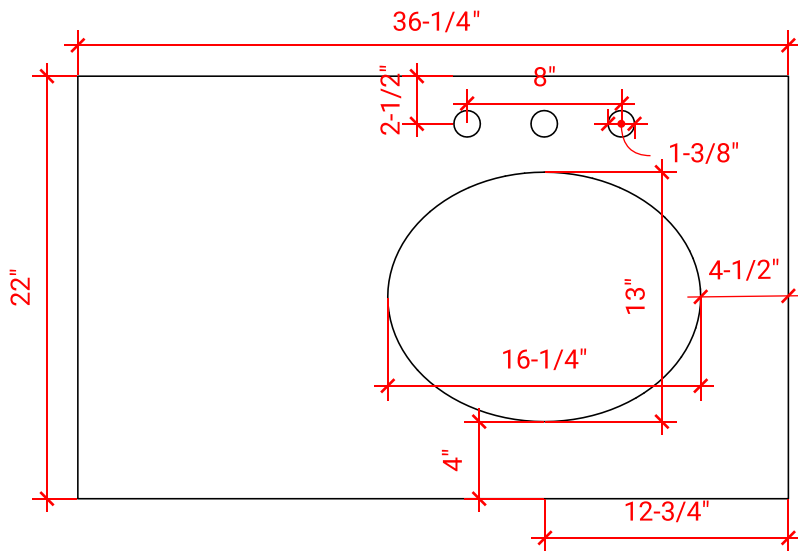

## BASE CABINET DIMENSIONS

36" W x 21.5" D x 34.5" H

## AVAILABLE COLORS

White   Grey   Midnight Blue

FRONT VIEW

SIDE VIEW

PLAN VIEW

OVERALL DIMENSIONS

36.25" W x 22" D x 1.5" H

COUNTERTOP OPTIONS

COUNTERTOP PLAN VIEW

EDGE SIDE VIEW

THREE DIMENSIONAL COUNTERTOP VIEW