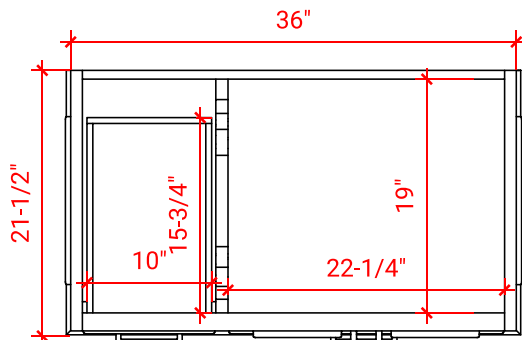

## BASE CABINET DIMENSIONS

36" W x 21.5" D x 34.5" H

## AVAILABLE COLORS

White   Grey   Midnight Blue

FRONT VIEW

SIDE VIEW

PLAN VIEW

OVERALL DIMENSIONS

36.25" W x 22" D x 1.5" H

COUNTERTOP OPTIONS

COUNTERTOP PLAN VIEW

EDGE SIDE VIEW

THREE DIMENSIONAL COUNTERTOP VIEW