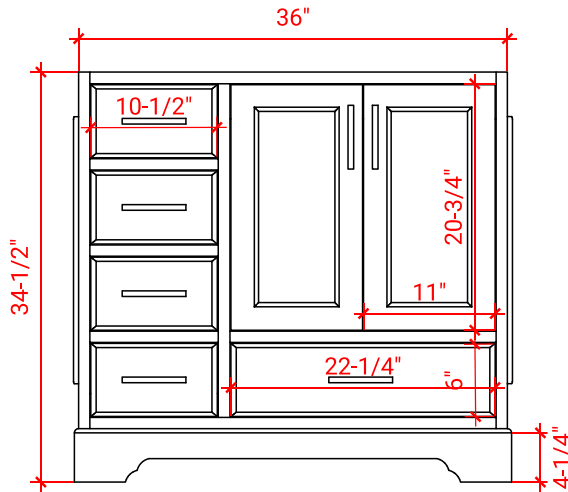

## BASE CABINET DIMENSIONS

36" W x 21.5" D x 34.5" H

## AVAILABLE COLORS

White   Grey   Midnight Blue

FRONT VIEW

SIDE VIEW

PLAN VIEW

OVERALL DIMENSIONS

36.25" W x 22" D x 1.5" H

COUNTERTOP OPTIONS