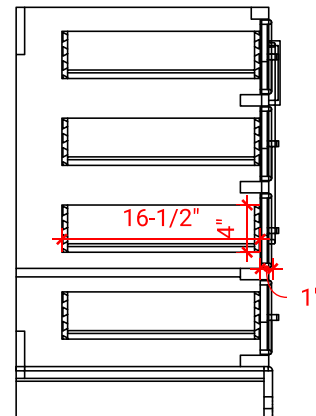

## BASE CABINET DIMENSIONS

36" W x 21.5" D x 34.5" H

## AVAILABLE COLORS

White   Grey   Midnight Blue

FRONT VIEW

SIDE VIEW

PLAN VIEW

OVERALL DIMENSIONS

36.25" W x 22" D x 1.5" H

COUNTERTOP OPTIONS

COUNTERTOP PLAN VIEW

EDGE SIDE VIEW

THREE DIMENSIONAL COUNTERTOP VIEW