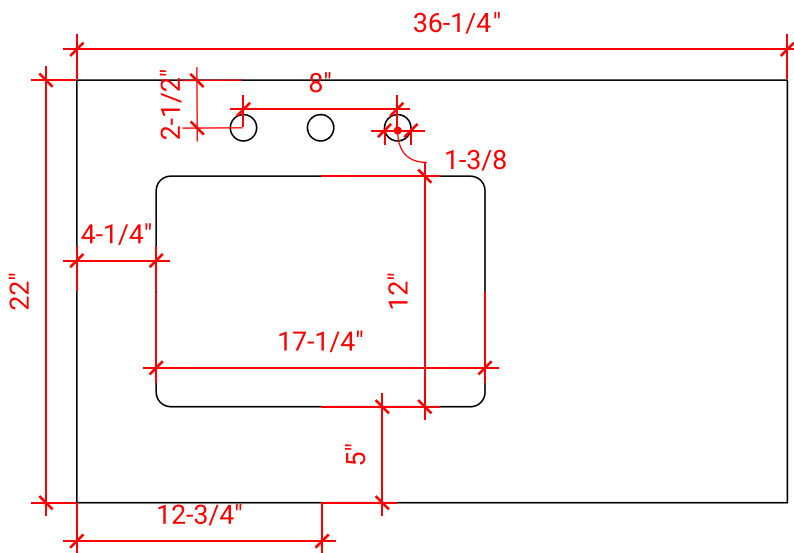

36" LEFT RECTANGLE SINK COUNTERTOP WITH 1.5 IN. THICKNESS

ARIEL

OVERALL DIMENSIONS

36.25" W x 22" D x 1.5" H

COUNTERTOP OPTIONS

Carrara White Quartz
CQ-036S-L-REC-CT

FEATURES

- Solid countertop with mitered edges & seams
- Undermount white rectangular sink
- Pre-drilled for 8" widespread faucet

INCLUDED

- Countertop
- Matching Backsplash
- Rectangle Sink

COUNTERTOP PLAN VIEW