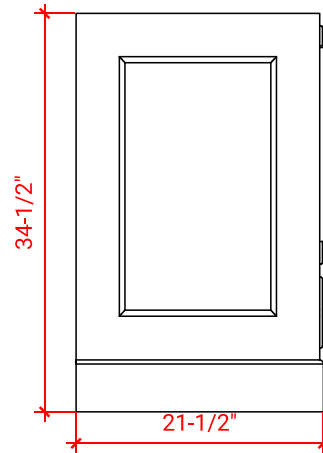

M036S-L

BASE CABINET DIMENSIONS

36" W x 21.5" D x 34.5" H

FEATURES

- Solid wood frame & plywood panels
- Dovetail drawers and joints
- Soft closing doors & drawers

HARDWARE FINISHES

Brushed Nickel   Satin Brass   Matte Black   Polished Chrome

AVAILABLE COLORS

White   Grey   Midnight Blue

SIDE VIEW