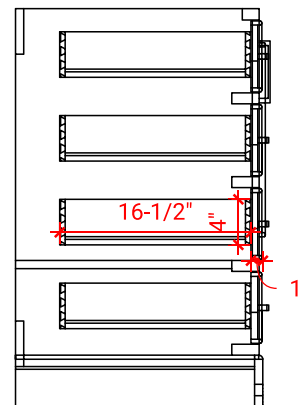

M036S-L

BASE CABINET DIMENSIONS

36" W x 21.5" D x 34.5" H

FEATURES

- Solid wood frame & plywood panels
- Dovetail drawers and joints
- Soft closing doors & drawers

HARDWARE FINISHES

Brushed Nickel    Satin Brass    Matte Black    Polished Chrome

# 36" LEFT RECTANGLE SINK COUNTERTOP WITH 1.5 IN. THICKNESS

## OVERALL DIMENSIONS

36.25" W x 22" D x 1.5" H