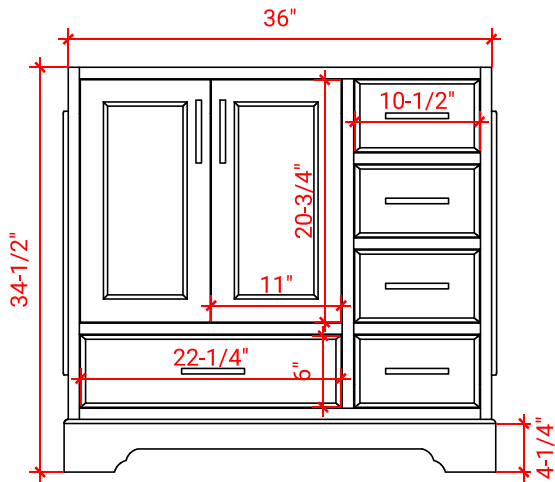

AVAILABLE COLORS

White   Grey   Midnight Blue

FRONT VIEW

SIDE VIEW