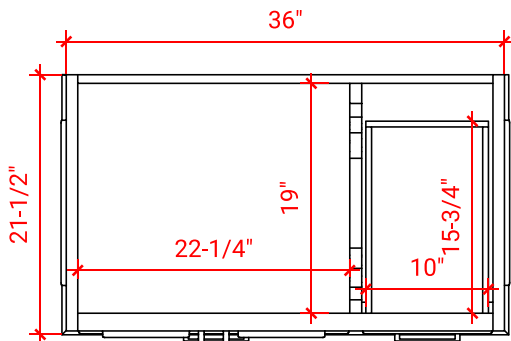

M036S-L

BASE CABINET DIMENSIONS

36" W x 21.5" D x 34.5" H

FEATURES

- Solid wood frame & plywood panels
- Dovetail drawers and joints
- Soft closing doors & drawers

HARDWARE FINISHES

Brushed Nickel    Satin Brass    Matte Black    Polished Chrome

# 36" LEFT RECTANGLE SINK COUNTERTOP WITH 1.5 IN. THICKNESS

## OVERALL DIMENSIONS

36.25" W x 22" D x 1.5" H