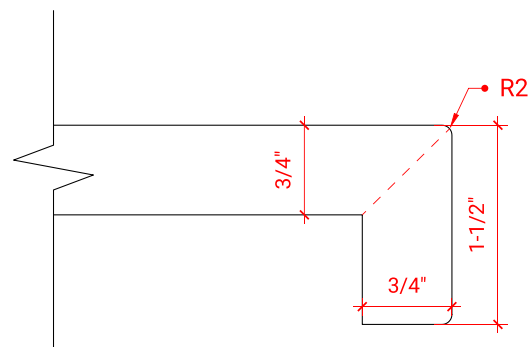

M036S-L

BASE CABINET DIMENSIONS

36" W x 21.5" D x 34.5" H

FEATURES

- Solid wood frame & plywood panels
- Dovetail drawers and joints
- Soft closing doors & drawers

HARDWARE FINISHES

Brushed Nickel Satin Brass Matte Black Polished Chrome

AVAILABLE COLORS

White Grey Midnight Blue

FRONT VIEW

SIDE VIEW

PLAN VIEW

36" LEFT OVAL SINK COUNTERTOP WITH 1.5 IN. THICKNESS

ARIEL

OVERALL DIMENSIONS

36.25" W x 22" D x 1.5" H

COUNTERTOP OPTIONS

Carrara White Quartz
CQ-036S-L-OVL-CT

FEATURES

- Solid countertop with mitered edges & seams
- Undermount white oval sink
- Pre-drilled for 8" widespread faucet

INCLUDED

- Countertop
- Matching Backsplash
- Oval Sink

COUNTERTOP PLAN VIEW

EDGE SIDE VIEW

THREE DIMENSIONAL COUNTERTOP VIEW