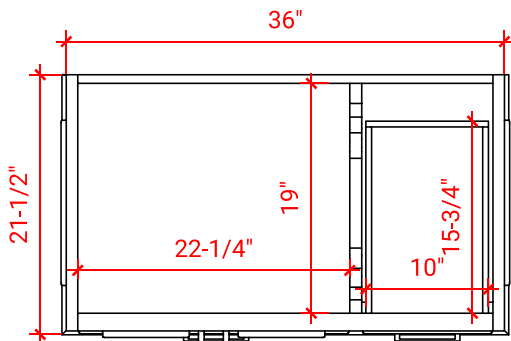

M036S-L

BASE CABINET DIMENSIONS

36" W x 21.5" D x 34.5" H

FEATURES

- Solid wood frame & plywood panels
- Dovetail drawers and joints
- Soft closing doors & drawers

HARDWARE FINISHES

Brushed Nickel Satin Brass Matte Black Polished Chrome

AVAILABLE COLORS

White Grey Midnight Blue

FRONT VIEW

SIDE VIEW

PLAN VIEW

36" LEFT OVAL SINK COUNTERTOP WITH 1.5 IN. THICKNESS

ARIEL

OVERALL DIMENSIONS

36.25" W x 22" D x 1.5" H

COUNTERTOP OPTIONS

Carrara White Quartz
CQ-036S-L-OVL-CT

FEATURES

- Solid countertop with mitered edges & seams
- Undermount white oval sink
- Pre-drilled for 8" widespread faucet

INCLUDED

- Countertop
- Matching Backsplash
- Oval Sink

COUNTERTOP PLAN VIEW

EDGE SIDE VIEW

THREE DIMENSIONAL COUNTERTOP VIEW