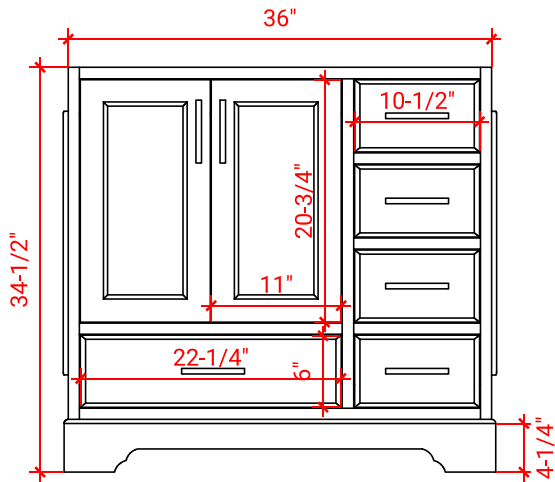

M036S-L

BASE CABINET DIMENSIONS

36" W x 21.5" D x 34.5" H

FEATURES

- Solid wood frame & plywood panels
- Dovetail drawers and joints
- Soft closing doors & drawers

HARDWARE FINISHES

Brushed Nickel Satin Brass Matte Black Polished Chrome

AVAILABLE COLORS

White Grey Midnight Blue

FRONT VIEW

SIDE VIEW

PLAN VIEW

36" LEFT OVAL SINK COUNTERTOP WITH 1.5 IN. THICKNESS

ARIEL

OVERALL DIMENSIONS

36.25" W x 22" D x 1.5" H

COUNTERTOP OPTIONS

Carrara White Quartz
CQ-036S-L-OVL-CT

FEATURES

- Solid countertop with mitered edges & seams
- Undermount white oval sink
- Pre-drilled for 8" widespread faucet

INCLUDED

- Countertop
- Matching Backsplash
- Oval Sink

COUNTERTOP PLAN VIEW

EDGE SIDE VIEW

THREE DIMENSIONAL COUNTERTOP VIEW