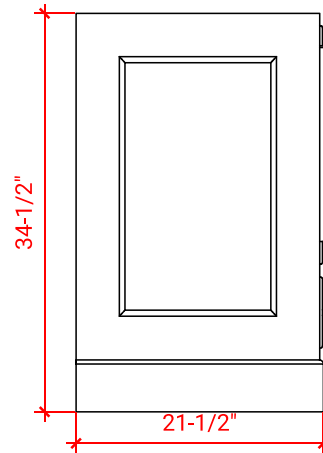

M036S-L

BASE CABINET DIMENSIONS

36" W x 21.5" D x 34.5" H

FEATURES

- Solid wood frame & plywood panels
- Dovetail drawers and joints
- Soft closing doors & drawers

HARDWARE FINISHES

Brushed Nickel Satin Brass Matte Black Polished Chrome

AVAILABLE COLORS

White Grey Midnight Blue

FRONT VIEW

SIDE VIEW

PLAN VIEW

36" LEFT OVAL SINK COUNTERTOP WITH 1.5 IN. THICKNESS

ARIEL

OVERALL DIMENSIONS

36.25" W x 22" D x 1.5" H

COUNTERTOP OPTIONS

Carrara White Quartz
CQ-036S-L-OVL-CT

FEATURES

- Solid countertop with mitered edges & seams
- Undermount white oval sink
- Pre-drilled for 8" widespread faucet

INCLUDED

- Countertop
- Matching Backsplash
- Oval Sink

COUNTERTOP PLAN VIEW

EDGE SIDE VIEW

THREE DIMENSIONAL COUNTERTOP VIEW