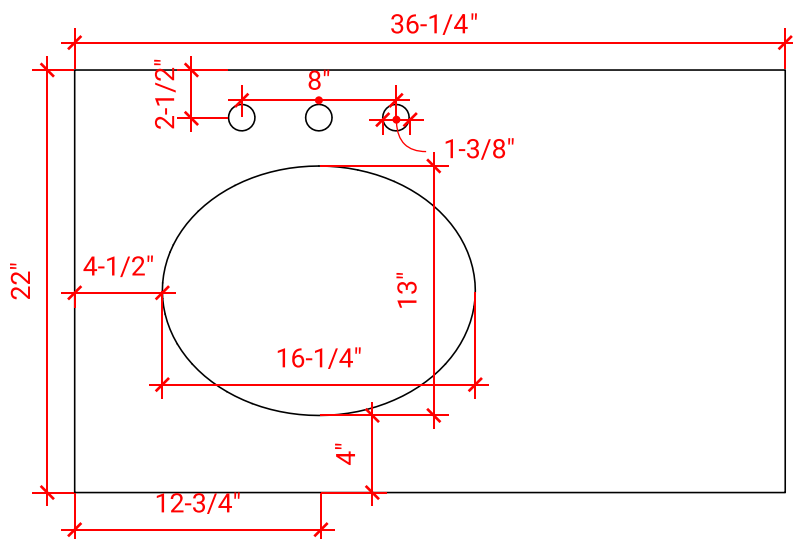

M036S-L

BASE CABINET DIMENSIONS

36" W x 21.5" D x 34.5" H

FEATURES

- Solid wood frame & plywood panels
- Dovetail drawers and joints
- Soft closing doors & drawers

HARDWARE FINISHES

Brushed Nickel Satin Brass Matte Black Polished Chrome

AVAILABLE COLORS

White Grey Midnight Blue

FRONT VIEW

SIDE VIEW

PLAN VIEW

36" LEFT OVAL SINK COUNTERTOP WITH 1.5 IN. THICKNESS

ARIEL

OVERALL DIMENSIONS

36.25" W x 22" D x 1.5" H

COUNTERTOP OPTIONS

Carrara White Quartz
CQ-036S-L-OVL-CT

FEATURES

- Solid countertop with mitered edges & seams
- Undermount white oval sink
- Pre-drilled for 8" widespread faucet

INCLUDED

- Countertop
- Matching Backsplash
- Oval Sink

COUNTERTOP PLAN VIEW

EDGE SIDE VIEW

THREE DIMENSIONAL COUNTERTOP VIEW