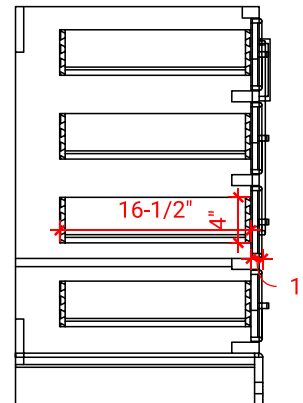

M036S-L

BASE CABINET DIMENSIONS

36" W x 21.5" D x 34.5" H

FEATURES

- Solid wood frame & plywood panels
- Dovetail drawers and joints
- Soft closing doors & drawers

HARDWARE FINISHES

Brushed Nickel Satin Brass Matte Black Polished Chrome

AVAILABLE COLORS

White Grey Midnight Blue

FRONT VIEW

SIDE VIEW

PLAN VIEW

36" LEFT OVAL SINK COUNTERTOP WITH 1.5 IN. THICKNESS

ARIEL

OVERALL DIMENSIONS

36.25" W x 22" D x 1.5" H

COUNTERTOP OPTIONS

Carrara White Quartz
CQ-036S-L-OVL-CT

FEATURES

- Solid countertop with mitered edges & seams
- Undermount white oval sink
- Pre-drilled for 8" widespread faucet

INCLUDED

- Countertop
- Matching Backsplash
- Oval Sink

COUNTERTOP PLAN VIEW

EDGE SIDE VIEW

THREE DIMENSIONAL COUNTERTOP VIEW