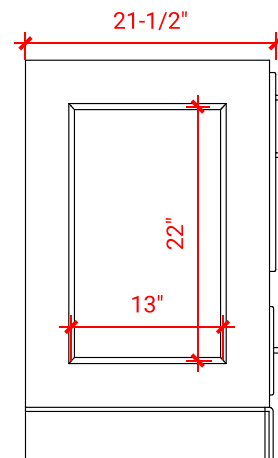

STAFFORD 30" SINGLE SINK BASE CABINET

ARIEL

M030S

BASE CABINET DIMENSIONS

30" W x 21.5" D x 34.5" H

FEATURES

- Solid wood frame & plywood panels
- Dovetail drawers and joints
- Soft closing doors & drawers

HARDWARE FINISHES

Brushed Nickel Satin Brass Matte Black Polished Chrome

AVAILABLE COLORS

White Grey Midnight Blue

FRONT VIEW

SIDE VIEW

PLAN VIEW

30" SINGLE RECTANGLE SINK COUNTERTOP WITH 1.5 IN. THICKNESS

ARIEL

OVERALL DIMENSIONS

30.25" W x 22" D x 1.5" H

COUNTERTOP OPTIONS

Carrara White Quartz
CQ-030S-REC-CT

FEATURES

- Solid countertop with mitered edges & seams
- Undermount white rectangular sink
- Pre-drilled for 8" widespread faucet

INCLUDED

- Countertop
- Matching Backsplash
- Rectangle Sink

COUNTERTOP PLAN VIEW

EDGE SIDE VIEW

THREE DIMENSIONAL COUNTERTOP VIEW