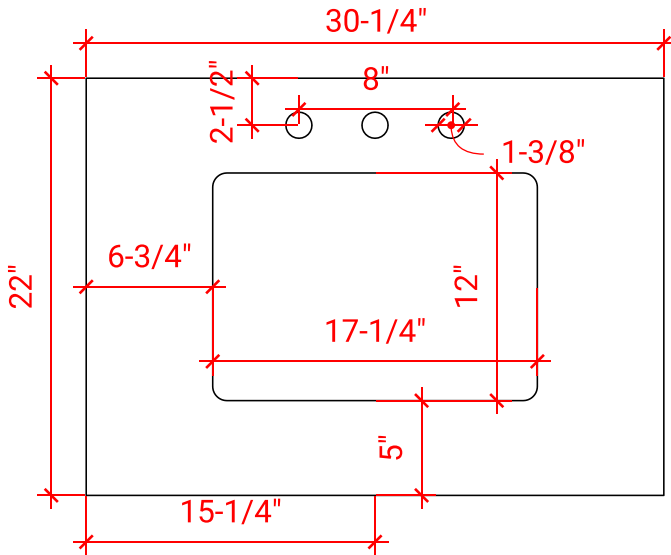

STAFFORD 30" SINGLE SINK BASE CABINET

ARIEL

M030S

BASE CABINET DIMENSIONS

30" W x 21.5" D x 34.5" H

FEATURES

- Solid wood frame & plywood panels
- Dovetail drawers and joints
- Soft closing doors & drawers

HARDWARE FINISHES

OVERALL DIMENSIONS

30.25" W x 22" D x 1.5" H

COUNTERTOP OPTIONS

Carrara White Quartz
CQ-030S-REC-CT

FEATURES

- Solid countertop with mitered edges & seams
- Undermount white rectangular sink
- Pre-drilled for 8" widespread faucet

INCLUDED

- Countertop
- Matching Backsplash
- Rectangle Sink

COUNTERTOP PLAN VIEW

EDGE SIDE VIEW

THREE DIMENSIONAL COUNTERTOP VIEW