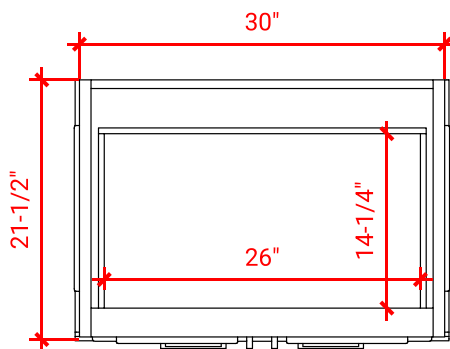

STAFFORD 30" SINGLE SINK BASE CABINET

ARIEL

M030S

BASE CABINET DIMENSIONS

30" W x 21.5" D x 34.5" H

FEATURES

- Solid wood frame & plywood panels
- Dovetail drawers and joints
- Soft closing doors & drawers

HARDWARE FINISHES

Brushed Nickel Satin Brass Matte Black Polished Chrome

AVAILABLE COLORS

White Grey Midnight Blue

FRONT VIEW

SIDE VIEW

PLAN VIEW

30" SINGLE RECTANGLE SINK COUNTERTOP WITH 1.5 IN. THICKNESS

ARIEL

OVERALL DIMENSIONS

30.25" W x 22" D x 1.5" H

COUNTERTOP OPTIONS

Carrara White Quartz
CQ-030S-REC-CT

FEATURES

- Solid countertop with mitered edges & seams
- Undermount white rectangular sink
- Pre-drilled for 8" widespread faucet

INCLUDED

- Countertop
- Matching Backsplash
- Rectangle Sink

COUNTERTOP PLAN VIEW

EDGE SIDE VIEW

THREE DIMENSIONAL COUNTERTOP VIEW