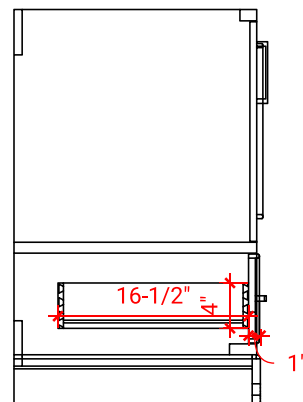

STAFFORD 30" SINGLE SINK BASE CABINET

ARIEL

M030S

BASE CABINET DIMENSIONS

30" W x 21.5" D x 34.5" H

FEATURES

- Solid wood frame & plywood panels
- Dovetail drawers and joints
- Soft closing doors & drawers

HARDWARE FINISHES

Brushed Nickel Satin Brass Matte Black Polished Chrome

AVAILABLE COLORS

White Grey Midnight Blue

FRONT VIEW

SIDE VIEW

PLAN VIEW

30" SINGLE RECTANGLE SINK COUNTERTOP WITH 1.5 IN. THICKNESS

ARIEL

OVERALL DIMENSIONS

30.25" W x 22" D x 1.5" H

COUNTERTOP OPTIONS

Carrara White Quartz
CQ-030S-REC-CT

FEATURES

- Solid countertop with mitered edges & seams
- Undermount white rectangular sink
- Pre-drilled for 8" widespread faucet

INCLUDED

- Countertop
- Matching Backsplash
- Rectangle Sink

COUNTERTOP PLAN VIEW

EDGE SIDE VIEW

THREE DIMENSIONAL COUNTERTOP VIEW