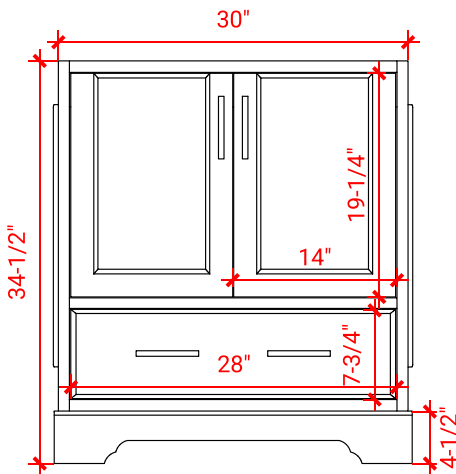

STAFFORD 30" SINGLE SINK BASE CABINET

ARIEL

M030S

BASE CABINET DIMENSIONS

30" W x 21.5" D x 34.5" H

FEATURES

- Solid wood frame & plywood panels
- Dovetail drawers and joints
- Soft closing doors & drawers

HARDWARE FINISHES

Brushed Nickel Satin Brass Matte Black Polished Chrome

AVAILABLE COLORS

White Grey Midnight Blue

FRONT VIEW

SIDE VIEW

PLAN VIEW

30" SINGLE RECTANGLE SINK COUNTERTOP WITH 1.5 IN. THICKNESS

ARIEL

OVERALL DIMENSIONS

30.25" W x 22" D x 1.5" H

COUNTERTOP OPTIONS

Carrara White Quartz
CQ-030S-REC-CT

FEATURES

- Solid countertop with mitered edges & seams
- Undermount white rectangular sink
- Pre-drilled for 8" widespread faucet

INCLUDED

- Countertop
- Matching Backsplash
- Rectangle Sink

COUNTERTOP PLAN VIEW

EDGE SIDE VIEW

THREE DIMENSIONAL COUNTERTOP VIEW