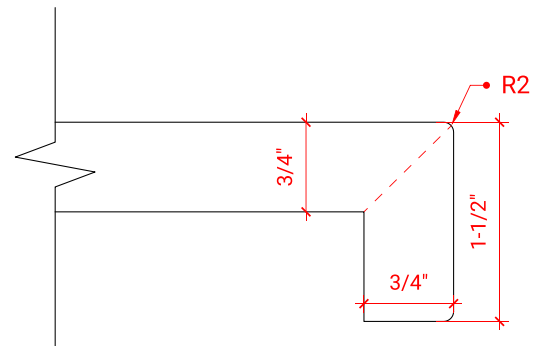

STAFFORD 30" SINGLE SINK BASE CABINET

ARIEL

M030S

BASE CABINET DIMENSIONS

30" W x 21.5" D x 34.5" H

FEATURES

- Solid wood frame & plywood panels
- Dovetail drawers and joints
- Soft closing doors & drawers

HARDWARE FINISHES

OVERALL DIMENSIONS

30.25" W x 22" D x 1.5" H

COUNTERTOP OPTIONS

Carrara White Quartz
CQ-030S-REC-CT

FEATURES

- Solid countertop with mitered edges & seams
- Undermount white rectangular sink
- Pre-drilled for 8" widespread faucet

INCLUDED

- Countertop
- Matching Backsplash
- Rectangle Sink

COUNTERTOP PLAN VIEW

EDGE SIDE VIEW

THREE DIMENSIONAL COUNTERTOP VIEW