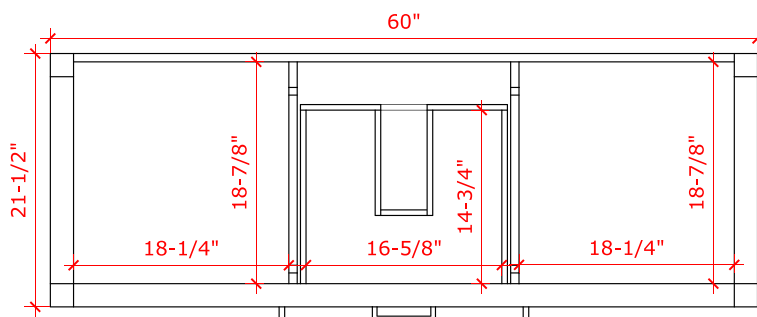

BAYHILL 60" SINGLE SINK BASE CABINET

ARIEL

R060S

BASE CABINET DIMENSIONS

60" W x 21.5" D x 34.5" H

FEATURES

- Solid wood frame & plywood panels
- Dovetail drawers and joints
- Soft closing doors & drawers

HARDWARE FINISHES

Brushed Nickel Satin Brass Matte Black Polished Chrome

AVAILABLE COLORS

White Grey Midnight Blue

FRONT VIEW

SIDE VIEW

PLAN VIEW

60" SINGLE RECTANGLE SINK COUNTERTOP WITH 1.5 IN. THICKNESS

ARIEL

OVERALL DIMENSIONS

60.25" W x 22" D x 1.5" H

COUNTERTOP OPTIONS

Carrara White Quartz
CQ-060S-REC-CT

FEATURES

- Solid countertop with mitered edges & seams
- Undermount white rectangular sink
- Pre-drilled for 8" widespread faucet

INCLUDED

- Countertop
- Matching Backsplash
- Rectangle Sink

COUNTERTOP PLAN VIEW

EDGE SIDE VIEW

THREE DIMENSIONAL COUNTERTOP VIEW