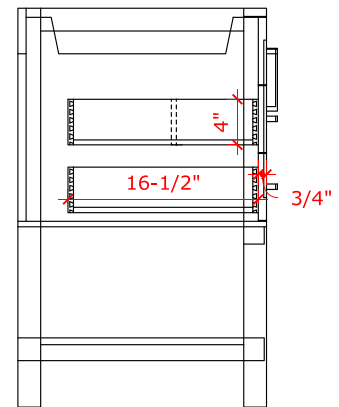

BAYHILL 60" SINGLE SINK BASE CABINET

ARIEL

R060S

BASE CABINET DIMENSIONS

60" W x 21.5" D x 34.5" H

FEATURES

- Solid wood frame & plywood panels
- Dovetail drawers and joints
- Soft closing doors & drawers

HARDWARE FINISHES

Brushed Nickel Satin Brass Matte Black Polished Chrome

AVAILABLE COLORS

White Grey Midnight Blue

FRONT VIEW

SIDE VIEW

PLAN VIEW

60" SINGLE RECTANGLE SINK COUNTERTOP WITH 1.5 IN. THICKNESS

ARIEL

OVERALL DIMENSIONS

60.25" W x 22" D x 1.5" H

COUNTERTOP OPTIONS

Carrara White Quartz
CQ-060S-REC-CT

FEATURES

- Solid countertop with mitered edges & seams
- Undermount white rectangular sink
- Pre-drilled for 8" widespread faucet

INCLUDED

- Countertop
- Matching Backsplash
- Rectangle Sink

COUNTERTOP PLAN VIEW

EDGE SIDE VIEW

THREE DIMENSIONAL COUNTERTOP VIEW