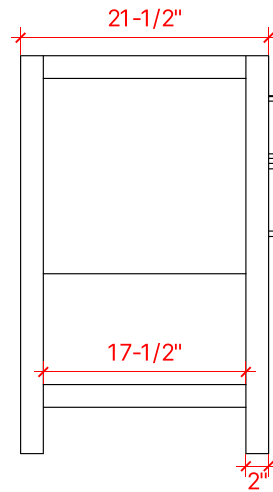

BAYHILL 60" SINGLE SINK BASE CABINET

ARIEL

R060S

BASE CABINET DIMENSIONS

60" W x 21.5" D x 34.5" H

FEATURES

- Solid wood frame & plywood panels
- Dovetail drawers and joints
- Soft closing doors & drawers

HARDWARE FINISHES

Brushed Nickel Satin Brass Matte Black Polished Chrome

AVAILABLE COLORS

White Grey Midnight Blue

FRONT VIEW

SIDE VIEW

PLAN VIEW

60" SINGLE RECTANGLE SINK COUNTERTOP WITH 1.5 IN. THICKNESS

ARIEL

OVERALL DIMENSIONS

60.25" W x 22" D x 1.5" H

COUNTERTOP OPTIONS

Carrara White Quartz
CQ-060S-REC-CT

FEATURES

- Solid countertop with mitered edges & seams
- Undermount white rectangular sink
- Pre-drilled for 8" widespread faucet

INCLUDED

- Countertop
- Matching Backsplash
- Rectangle Sink

COUNTERTOP PLAN VIEW

EDGE SIDE VIEW

THREE DIMENSIONAL COUNTERTOP VIEW