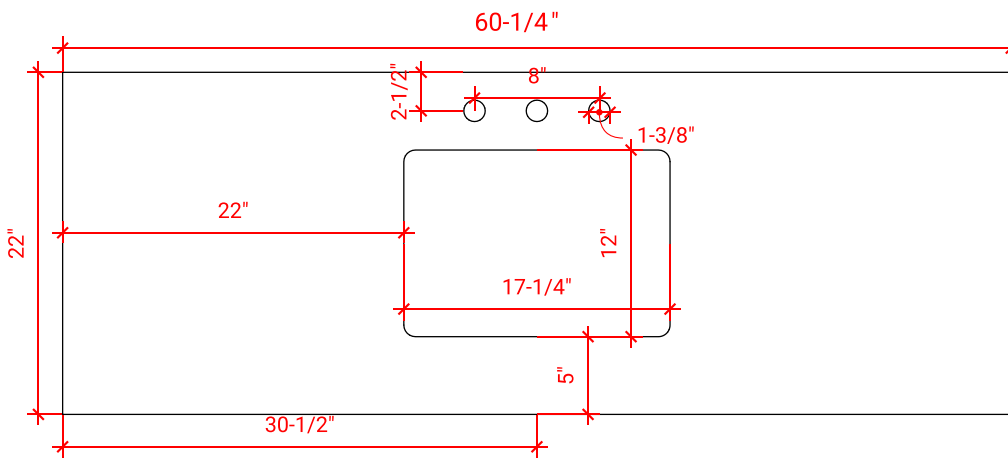

BAYHILL 60" SINGLE SINK BASE CABINET

ARIEL

R060S

BASE CABINET DIMENSIONS

60" W x 21.5" D x 34.5" H

FEATURES

- Solid wood frame & plywood panels
- Dovetail drawers and joints
- Soft closing doors & drawers

HARDWARE FINISHES

OVERALL DIMENSIONS

60.25" W x 22" D x 1.5" H

COUNTERTOP OPTIONS

Carrara White Quartz
CQ-060S-REC-CT

FEATURES

- Solid countertop with mitered edges & seams
- Undermount white rectangular sink
- Pre-drilled for 8" widespread faucet

INCLUDED

- Countertop
- Matching Backsplash
- Rectangle Sink

COUNTERTOP PLAN VIEW

EDGE SIDE VIEW

THREE DIMENSIONAL COUNTERTOP VIEW