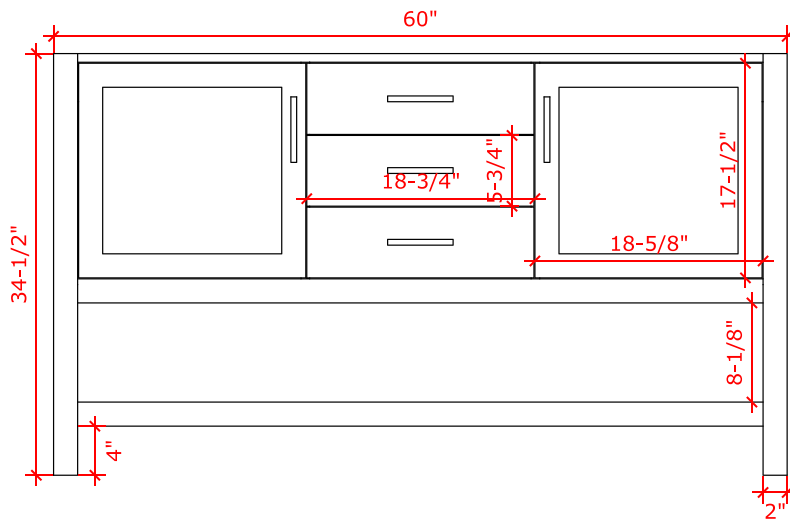

BAYHILL 60" SINGLE SINK BASE CABINET

ARIEL

R060S

BASE CABINET DIMENSIONS

60" W x 21.5" D x 34.5" H

FEATURES

- Solid wood frame & plywood panels
- Dovetail drawers and joints
- Soft closing doors & drawers

HARDWARE FINISHES

Brushed Nickel Satin Brass Matte Black Polished Chrome

AVAILABLE COLORS

White Grey Midnight Blue

FRONT VIEW

SIDE VIEW

PLAN VIEW

60" SINGLE RECTANGLE SINK COUNTERTOP WITH 1.5 IN. THICKNESS

ARIEL

OVERALL DIMENSIONS

60.25" W x 22" D x 1.5" H

COUNTERTOP OPTIONS

Carrara White Quartz
CQ-060S-REC-CT

FEATURES

- Solid countertop with mitered edges & seams
- Undermount white rectangular sink
- Pre-drilled for 8" widespread faucet

INCLUDED

- Countertop
- Matching Backsplash
- Rectangle Sink

COUNTERTOP PLAN VIEW

EDGE SIDE VIEW

THREE DIMENSIONAL COUNTERTOP VIEW