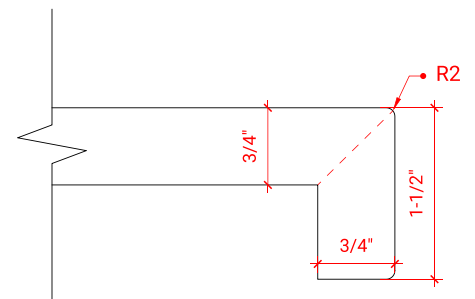

BAYHILL 60" SINGLE SINK BASE CABINET

ARIEL

R060S

BASE CABINET DIMENSIONS

60" W x 21.5" D x 34.5" H

FEATURES

- Solid wood frame & plywood panels
- Dovetail drawers and joints
- Soft closing doors & drawers

HARDWARE FINISHES

OVERALL DIMENSIONS

60.25" W x 22" D x 1.5" H

COUNTERTOP OPTIONS

Carrara White Quartz
CQ-060S-REC-CT

FEATURES

- Solid countertop with mitered edges & seams
- Undermount white rectangular sink
- Pre-drilled for 8" widespread faucet

INCLUDED

- Countertop
- Matching Backsplash
- Rectangle Sink

COUNTERTOP PLAN VIEW

EDGE SIDE VIEW

THREE DIMENSIONAL COUNTERTOP VIEW