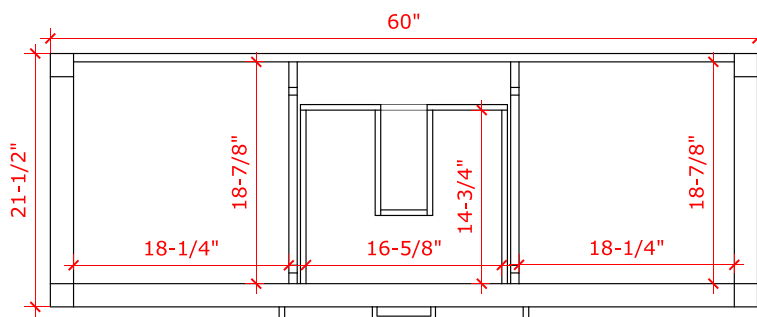

BAYHILL 60" SINGLE SINK BASE CABINET

ARIEL

R060S

BASE CABINET DIMENSIONS

60" W x 21.5" D x 34.5" H

FEATURES

- Solid wood frame & plywood panels
- Dovetail drawers and joints
- Soft closing doors & drawers

HARDWARE FINISHES

Brushed Nickel Satin Brass Matte Black Polished Chrome

AVAILABLE COLORS

White Grey Midnight Blue

FRONT VIEW

SIDE VIEW

PLAN VIEW

OVERALL DIMENSIONS

60.25" W x 22" D x 1.5" H

COUNTERTOP PLAN VIEW

EDGE SIDE VIEW

THREE DIMENSIONAL COUNTERTOP VIEW