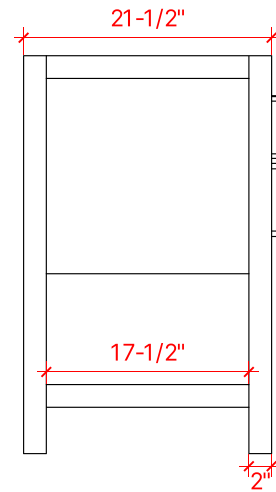

BAYHILL 60" SINGLE SINK BASE CABINET

ARIEL

R060S

BASE CABINET DIMENSIONS

60" W x 21.5" D x 34.5" H

FEATURES

- Solid wood frame & plywood panels
- Dovetail drawers and joints
- Soft closing doors & drawers

HARDWARE FINISHES

Brushed Nickel Satin Brass Matte Black Polished Chrome

AVAILABLE COLORS

White Grey Midnight Blue

FRONT VIEW

SIDE VIEW

PLAN VIEW

OVERALL DIMENSIONS

60.25" W x 22" D x 1.5" H

COUNTERTOP PLAN VIEW

EDGE SIDE VIEW

THREE DIMENSIONAL COUNTERTOP VIEW