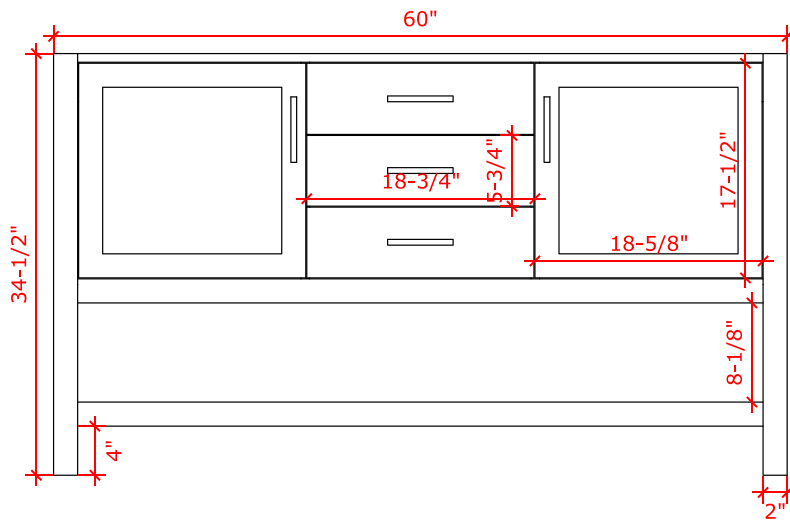

BAYHILL 60" SINGLE SINK BASE CABINET

ARIEL

R060S

BASE CABINET DIMENSIONS

60" W x 21.5" D x 34.5" H

FEATURES

- Solid wood frame & plywood panels
- Dovetail drawers and joints
- Soft closing doors & drawers

HARDWARE FINISHES

Brushed Nickel Satin Brass Matte Black Polished Chrome

AVAILABLE COLORS

White Grey Midnight Blue

FRONT VIEW

SIDE VIEW

PLAN VIEW

OVERALL DIMENSIONS

60.25" W x 22" D x 1.5" H

COUNTERTOP OPTIONS

Carrara White Quartz
CQ-060S-OVL-CT

FEATURES

- Solid countertop with mitered edges & seams
- Undermount white oval sink
- Pre-drilled for 8" widespread faucet

INCLUDED

- Countertop
- Matching Backsplash
- Oval Sink

COUNTERTOP PLAN VIEW

EDGE SIDE VIEW

THREE DIMENSIONAL COUNTERTOP VIEW