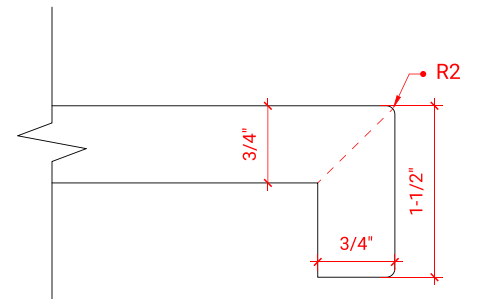

BAYHILL 60" SINGLE SINK BASE CABINET

ARIEL

R060S

BASE CABINET DIMENSIONS

60" W x 21.5" D x 34.5" H

FEATURES

- Solid wood frame & plywood panels
- Dovetail drawers and joints
- Soft closing doors & drawers

HARDWARE FINISHES

Brushed Nickel Satin Brass Matte Black Polished Chrome

AVAILABLE COLORS

White Grey Midnight Blue

FRONT VIEW

SIDE VIEW

PLAN VIEW

OVERALL DIMENSIONS

60.25" W x 22" D x 1.5" H

COUNTERTOP OPTIONS

Carrara White Quartz
CQ-060S-OVL-CT

FEATURES

- Solid countertop with mitered edges & seams
- Undermount white oval sink
- Pre-drilled for 8" widespread faucet

INCLUDED

- Countertop
- Matching Backsplash
- Oval Sink

COUNTERTOP PLAN VIEW

EDGE SIDE VIEW

THREE DIMENSIONAL COUNTERTOP VIEW