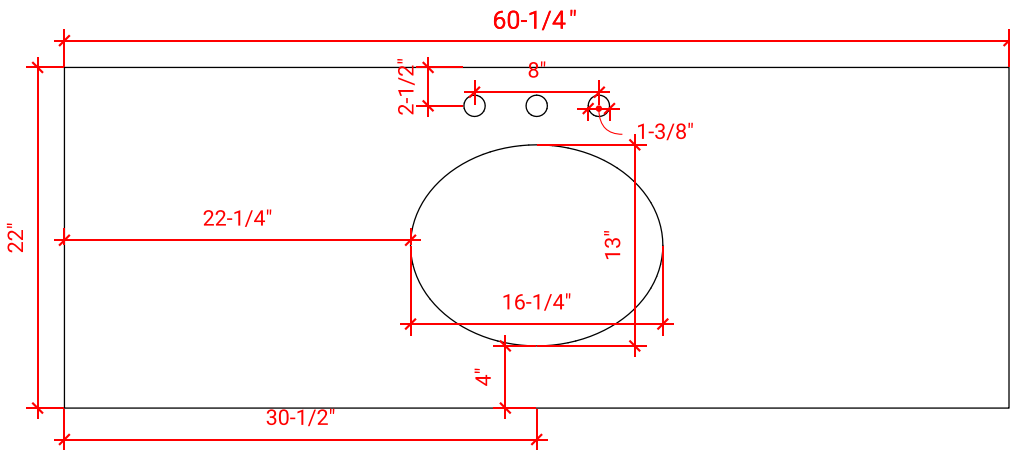

BAYHILL 60" SINGLE SINK BASE CABINET

ARIEL

R060S

BASE CABINET DIMENSIONS

60" W x 21.5" D x 34.5" H

FEATURES

- Solid wood frame & plywood panels
- Dovetail drawers and joints
- Soft closing doors & drawers

HARDWARE FINISHES

Brushed Nickel Satin Brass Matte Black Polished Chrome

AVAILABLE COLORS

White Grey Midnight Blue

FRONT VIEW

SIDE VIEW

PLAN VIEW

OVERALL DIMENSIONS

60.25" W x 22" D x 1.5" H

COUNTERTOP OPTIONS

Carrara White Quartz
CQ-060S-OVL-CT

FEATURES

- Solid countertop with mitered edges & seams
- Undermount white oval sink
- Pre-drilled for 8" widespread faucet

INCLUDED

- Countertop
- Matching Backsplash
- Oval Sink

COUNTERTOP PLAN VIEW

EDGE SIDE VIEW

THREE DIMENSIONAL COUNTERTOP VIEW