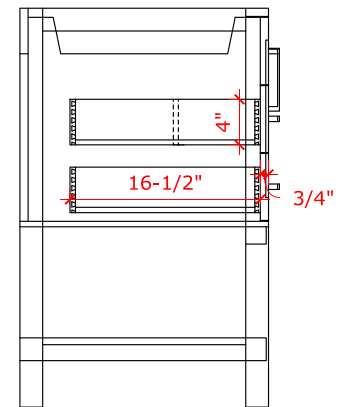

BAYHILL 60" SINGLE SINK BASE CABINET

ARIEL

R060S

BASE CABINET DIMENSIONS

60" W x 21.5" D x 34.5" H

FEATURES

- Solid wood frame & plywood panels
- Dovetail drawers and joints
- Soft closing doors & drawers

HARDWARE FINISHES

Brushed Nickel Satin Brass Matte Black Polished Chrome

AVAILABLE COLORS

White Grey Midnight Blue

FRONT VIEW

SIDE VIEW

PLAN VIEW

OVERALL DIMENSIONS

60.25" W x 22" D x 1.5" H

COUNTERTOP PLAN VIEW

EDGE SIDE VIEW

THREE DIMENSIONAL COUNTERTOP VIEW