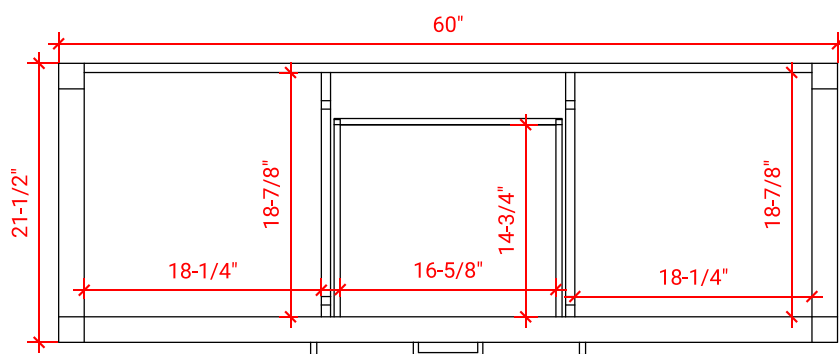

BAYHILL 60" DOUBLE SINK BASE CABINET

ARIEL

R060D

BASE CABINET DIMENSIONS

60" W x 21.5" D x 34.5" H

FEATURES

- Solid wood frame & plywood panels
- Dovetail drawers and joints
- Soft closing doors & drawers

HARDWARE FINISHES

Brushed Nickel   Satin Brass   Matte Black   Polished Chrome

AVAILABLE COLORS

White   Grey   Midnight Blue

PLAN VIEW