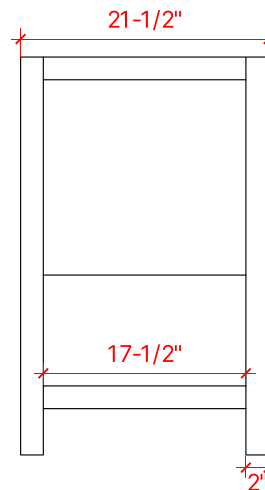

BAYHILL 60" DOUBLE SINK BASE CABINET

ARIEL

R060D

BASE CABINET DIMENSIONS

60" W x 21.5" D x 34.5" H

FEATURES

- Solid wood frame & plywood panels
- Dovetail drawers and joints
- Soft closing doors & drawers

HARDWARE FINISHES

Brushed Nickel Satin Brass Matte Black Polished Chrome

AVAILABLE COLORS

White Grey Midnight Blue

FRONT VIEW

SIDE VIEW

PLAN VIEW

60" DOUBLE OVAL SINK COUNTERTOP WITH 1.5 IN. THICKNESS

ARIEL

OVERALL DIMENSIONS

60.25" W x 22" D x 1.5" H

COUNTERTOP OPTIONS

Carrara White Quartz
CQ-060D-OVL-CT

FEATURES

- Solid countertop with mitered edges & seams
- Undermount white oval sink
- Pre-drilled for 8" widespread faucet

INCLUDED

- Countertop
- Matching Backsplash
- Oval Sinks

COUNTERTOP PLAN VIEW

EDGE SIDE VIEW

THREE DIMENSIONAL COUNTERTOP VIEW