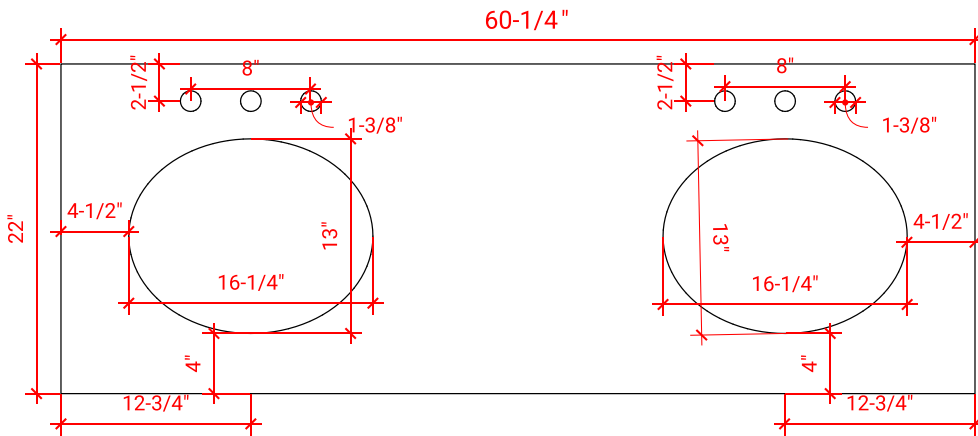

BAYHILL 60" DOUBLE SINK BASE CABINET

ARIEL

R060D

BASE CABINET DIMENSIONS

60" W x 21.5" D x 34.5" H

FEATURES

- Solid wood frame & plywood panels
- Dovetail drawers and joints
- Soft closing doors & drawers

HARDWARE FINISHES

OVERALL DIMENSIONS

60.25" W x 22" D x 1.5" H

COUNTERTOP OPTIONS

Carrara White Quartz
CQ-060D-OVL-CT

FEATURES

- Solid countertop with mitered edges & seams
- Undermount white oval sink
- Pre-drilled for 8" widespread faucet

INCLUDED

- Countertop
- Matching Backsplash
- Oval Sinks

COUNTERTOP PLAN VIEW

EDGE SIDE VIEW

THREE DIMENSIONAL COUNTERTOP VIEW