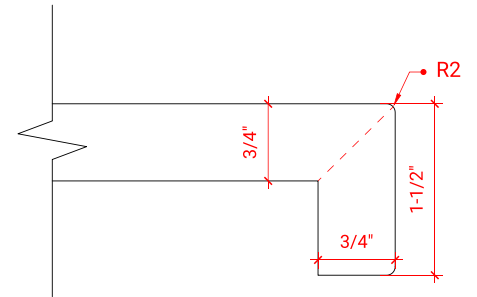

BAYHILL 60" DOUBLE SINK BASE CABINET

ARIEL

R060D

BASE CABINET DIMENSIONS

60" W x 21.5" D x 34.5" H

FEATURES

- Solid wood frame & plywood panels
- Dovetail drawers and joints
- Soft closing doors & drawers

HARDWARE FINISHES

OVERALL DIMENSIONS

60.25" W x 22" D x 1.5" H

COUNTERTOP OPTIONS

Carrara White Quartz
CQ-060D-OVL-CT

FEATURES

- Solid countertop with mitered edges & seams
- Undermount white oval sink
- Pre-drilled for 8" widespread faucet

INCLUDED

- Countertop
- Matching Backsplash
- Oval Sinks

COUNTERTOP PLAN VIEW

EDGE SIDE VIEW

THREE DIMENSIONAL COUNTERTOP VIEW