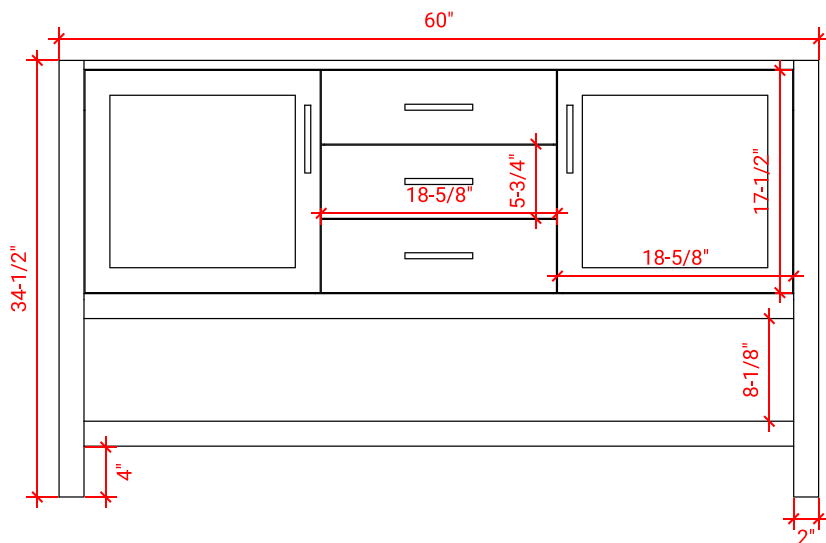

BAYHILL 60" DOUBLE SINK BASE CABINET

ARIEL

R060D

BASE CABINET DIMENSIONS

60" W x 21.5" D x 34.5" H

FEATURES

- Solid wood frame & plywood panels
- Dovetail drawers and joints
- Soft closing doors & drawers

HARDWARE FINISHES

Brushed Nickel Satin Brass Matte Black Polished Chrome

AVAILABLE COLORS

White Grey Midnight Blue

FRONT VIEW

SIDE VIEW

PLAN VIEW

60" DOUBLE OVAL SINK COUNTERTOP WITH 1.5 IN. THICKNESS

ARIEL

OVERALL DIMENSIONS

60.25" W x 22" D x 1.5" H

COUNTERTOP OPTIONS

Carrara White Quartz
CQ-060D-OVL-CT

FEATURES

- Solid countertop with mitered edges & seams
- Undermount white oval sink
- Pre-drilled for 8" widespread faucet

INCLUDED

- Countertop
- Matching Backsplash
- Oval Sinks

COUNTERTOP PLAN VIEW

EDGE SIDE VIEW

THREE DIMENSIONAL COUNTERTOP VIEW