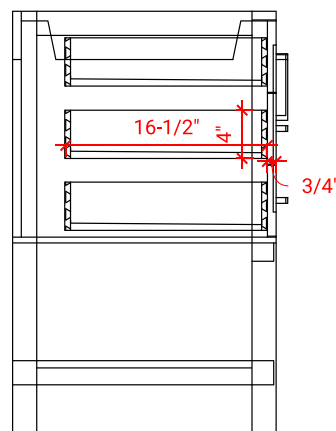

BAYHILL 60" DOUBLE SINK BASE CABINET

ARIEL

R060D

BASE CABINET DIMENSIONS

60" W x 21.5" D x 34.5" H

FEATURES

- Solid wood frame & plywood panels
- Dovetail drawers and joints
- Soft closing doors & drawers

HARDWARE FINISHES

Brushed Nickel Satin Brass Matte Black Polished Chrome

AVAILABLE COLORS

White Grey Midnight Blue

FRONT VIEW

SIDE VIEW

PLAN VIEW

60" DOUBLE OVAL SINK COUNTERTOP WITH 1.5 IN. THICKNESS

ARIEL

OVERALL DIMENSIONS

60.25" W x 22" D x 1.5" H

COUNTERTOP OPTIONS

Carrara White Quartz
CQ-060D-OVL-CT

FEATURES

- Solid countertop with mitered edges & seams
- Undermount white oval sink
- Pre-drilled for 8" widespread faucet

INCLUDED

- Countertop
- Matching Backsplash
- Oval Sinks

COUNTERTOP PLAN VIEW

EDGE SIDE VIEW

THREE DIMENSIONAL COUNTERTOP VIEW