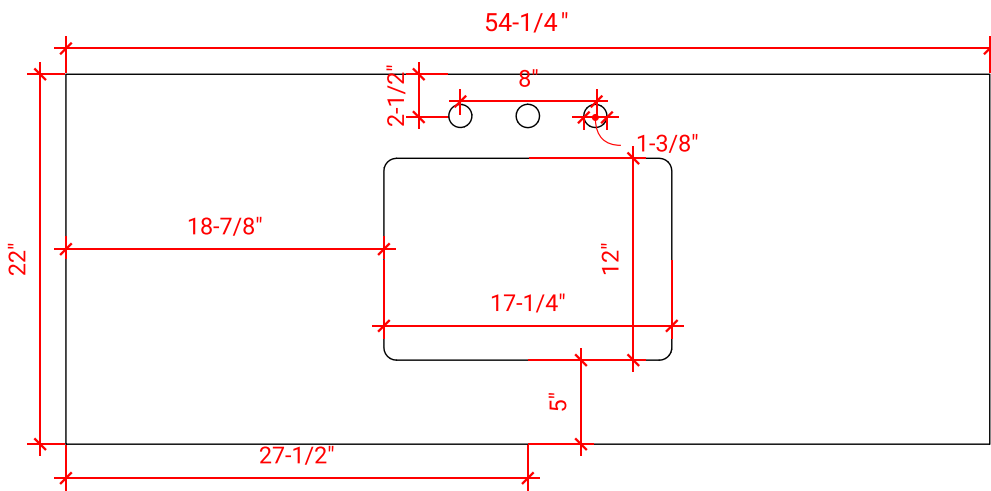

BAYHILL 54" SINGLE SINK BASE CABINET

ARIEL

R054S

BASE CABINET DIMENSIONS

54" W x 21.5" D x 34.5" H

FEATURES

- Solid wood frame & plywood panels
- Dovetail drawers and joints
- Soft closing doors & drawers

HARDWARE FINISHES

OVERALL DIMENSIONS

54.25" W x 22" D x 1.5" H

COUNTERTOP OPTIONS

Carrara White Quartz
CQ-054S-REC-CT

FEATURES

- Solid countertop with mitered edges & seams
- Undermount white rectangular sink
- Pre-drilled for 8" widespread faucet

INCLUDED

- Countertop
- Matching Backsplash
- Rectangle Sink

COUNTERTOP PLAN VIEW

EDGE SIDE VIEW

THREE DIMENSIONAL COUNTERTOP VIEW