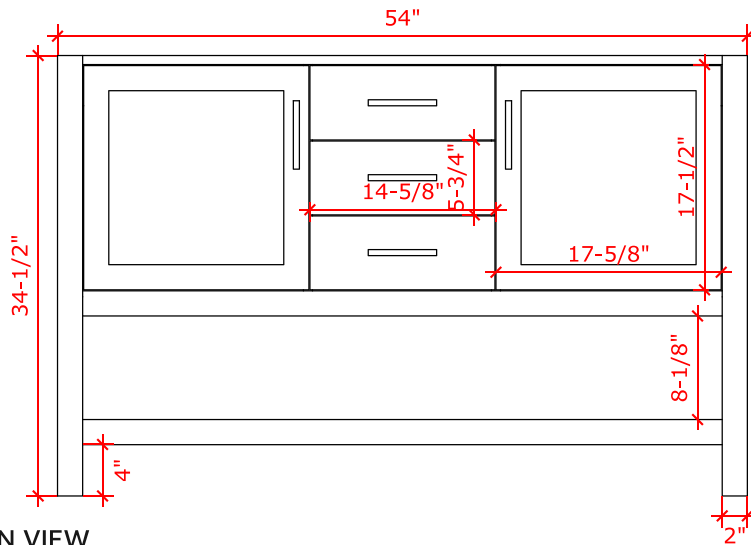

BAYHILL 54" SINGLE SINK BASE CABINET

ARIEL

R054S

BASE CABINET DIMENSIONS

54" W x 21.5" D x 34.5" H

FEATURES

- Solid wood frame & plywood panels
- Dovetail drawers and joints
- Soft closing doors & drawers

HARDWARE FINISHES

Brushed Nickel Satin Brass Matte Black Polished Chrome

AVAILABLE COLORS

White Grey Midnight Blue

FRONT VIEW

SIDE VIEW

PLAN VIEW

54" SINGLE RECTANGLE SINK COUNTERTOP WITH 1.5 IN. THICKNESS

ARIEL

OVERALL DIMENSIONS

54.25" W x 22" D x 1.5" H

COUNTERTOP OPTIONS

Carrara White Quartz
CQ-054S-REC-CT

FEATURES

- Solid countertop with mitered edges & seams
- Undermount white rectangular sink
- Pre-drilled for 8" widespread faucet

INCLUDED

- Countertop
- Matching Backsplash
- Rectangle Sink

COUNTERTOP PLAN VIEW

EDGE SIDE VIEW

THREE DIMENSIONAL COUNTERTOP VIEW