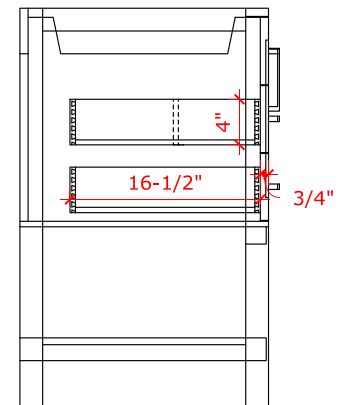

BAYHILL 54" SINGLE SINK BASE CABINET

ARIEL

R054S

BASE CABINET DIMENSIONS

54" W x 21.5" D x 34.5" H

FEATURES

- Solid wood frame & plywood panels
- Dovetail drawers and joints
- Soft closing doors & drawers

HARDWARE FINISHES

Brushed Nickel Satin Brass Matte Black Polished Chrome

AVAILABLE COLORS

White Grey Midnight Blue

FRONT VIEW

SIDE VIEW

PLAN VIEW

54" SINGLE RECTANGLE SINK COUNTERTOP WITH 1.5 IN. THICKNESS

ARIEL

OVERALL DIMENSIONS

54.25" W x 22" D x 1.5" H

COUNTERTOP OPTIONS

Carrara White Quartz
CQ-054S-REC-CT

FEATURES

- Solid countertop with mitered edges & seams
- Undermount white rectangular sink
- Pre-drilled for 8" widespread faucet

INCLUDED

- Countertop
- Matching Backsplash
- Rectangle Sink

COUNTERTOP PLAN VIEW

EDGE SIDE VIEW

THREE DIMENSIONAL COUNTERTOP VIEW