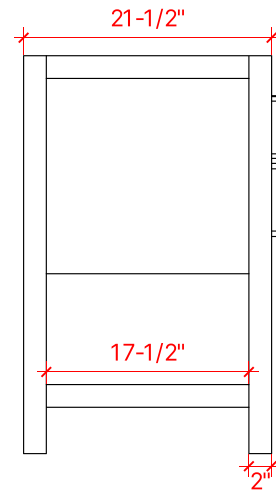

BAYHILL 54" SINGLE SINK BASE CABINET

ARIEL

R054S

BASE CABINET DIMENSIONS

54" W x 21.5" D x 34.5" H

FEATURES

- Solid wood frame & plywood panels
- Dovetail drawers and joints
- Soft closing doors & drawers

HARDWARE FINISHES

Brushed Nickel Satin Brass Matte Black Polished Chrome

AVAILABLE COLORS

White Grey Midnight Blue

FRONT VIEW

SIDE VIEW

PLAN VIEW

54" SINGLE RECTANGLE SINK COUNTERTOP WITH 1.5 IN. THICKNESS

ARIEL

OVERALL DIMENSIONS

54.25" W x 22" D x 1.5" H

COUNTERTOP OPTIONS

Carrara White Quartz
CQ-054S-REC-CT

FEATURES

- Solid countertop with mitered edges & seams
- Undermount white rectangular sink
- Pre-drilled for 8" widespread faucet

INCLUDED

- Countertop
- Matching Backsplash
- Rectangle Sink

COUNTERTOP PLAN VIEW

EDGE SIDE VIEW

THREE DIMENSIONAL COUNTERTOP VIEW