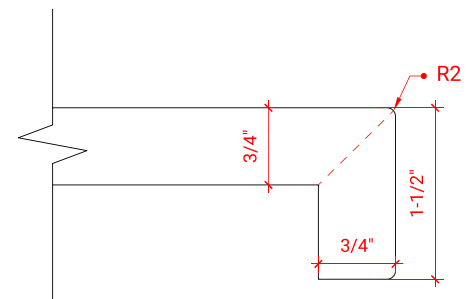

BAYHILL 54" SINGLE SINK BASE CABINET

ARIEL

R054S

BASE CABINET DIMENSIONS

54" W x 21.5" D x 34.5" H

FEATURES

- Solid wood frame & plywood panels
- Dovetail drawers and joints
- Soft closing doors & drawers

HARDWARE FINISHES

OVERALL DIMENSIONS

54.25" W x 22" D x 1.5" H

COUNTERTOP OPTIONS

Carrara White Quartz
CQ-054S-REC-CT

FEATURES

- Solid countertop with mitered edges & seams
- Undermount white rectangular sink
- Pre-drilled for 8" widespread faucet

INCLUDED

- Countertop
- Matching Backsplash
- Rectangle Sink

COUNTERTOP PLAN VIEW

EDGE SIDE VIEW

THREE DIMENSIONAL COUNTERTOP VIEW