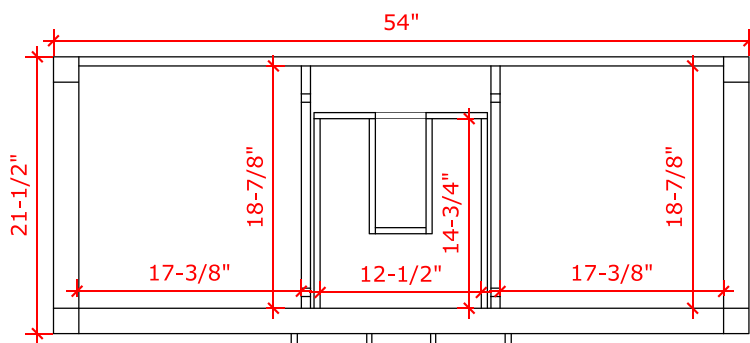

BAYHILL 54" SINGLE SINK BASE CABINET

ARIEL

R054S

BASE CABINET DIMENSIONS

54" W x 21.5" D x 34.5" H

FEATURES

- Solid wood frame & plywood panels
- Dovetail drawers and joints
- Soft closing doors & drawers

HARDWARE FINISHES

Brushed Nickel Satin Brass Matte Black Polished Chrome

AVAILABLE COLORS

White Grey Midnight Blue

FRONT VIEW

SIDE VIEW

PLAN VIEW

54" SINGLE RECTANGLE SINK COUNTERTOP WITH 1.5 IN. THICKNESS

ARIEL

OVERALL DIMENSIONS

54.25" W x 22" D x 1.5" H

COUNTERTOP OPTIONS

Carrara White Quartz
CQ-054S-REC-CT

FEATURES

- Solid countertop with mitered edges & seams
- Undermount white rectangular sink
- Pre-drilled for 8" widespread faucet

INCLUDED

- Countertop
- Matching Backsplash
- Rectangle Sink

COUNTERTOP PLAN VIEW

EDGE SIDE VIEW

THREE DIMENSIONAL COUNTERTOP VIEW