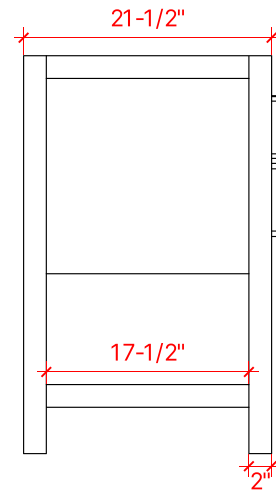

BAYHILL 54" SINGLE SINK BASE CABINET

ARIEL

R054S

BASE CABINET DIMENSIONS

54" W x 21.5" D x 34.5" H

FEATURES

- Solid wood frame & plywood panels
- Dovetail drawers and joints
- Soft closing doors & drawers

HARDWARE FINISHES

Brushed Nickel Satin Brass Matte Black Polished Chrome

AVAILABLE COLORS

White Grey Midnight Blue

FRONT VIEW

SIDE VIEW

PLAN VIEW

OVERALL DIMENSIONS

54.25" W x 22" D x 1.5" H

COUNTERTOP PLAN VIEW

EDGE SIDE VIEW

THREE DIMENSIONAL COUNTERTOP VIEW