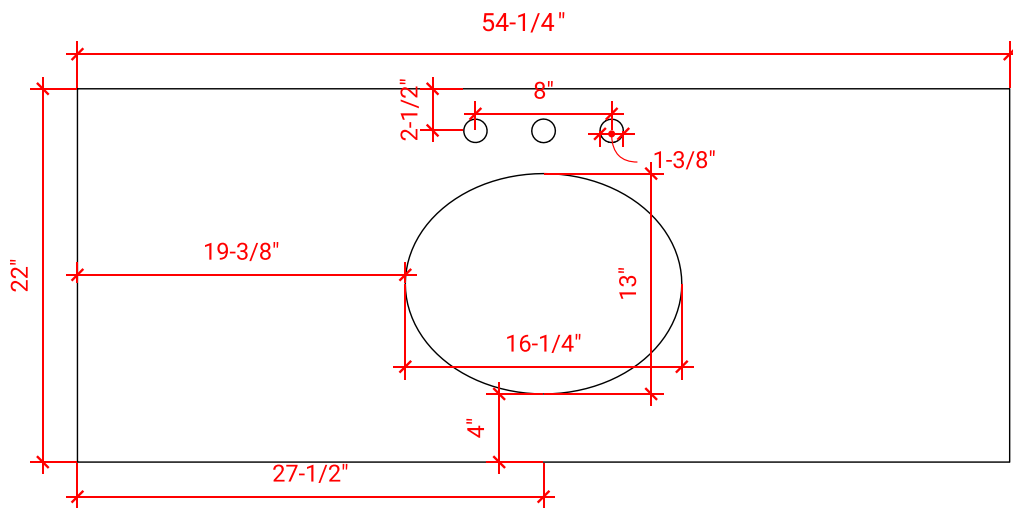

BAYHILL 54" SINGLE SINK BASE CABINET

ARIEL

R054S

BASE CABINET DIMENSIONS

54" W x 21.5" D x 34.5" H

FEATURES

- Solid wood frame & plywood panels
- Dovetail drawers and joints
- Soft closing doors & drawers

HARDWARE FINISHES

Brushed Nickel Satin Brass Matte Black Polished Chrome

AVAILABLE COLORS

White Grey Midnight Blue

FRONT VIEW

SIDE VIEW

PLAN VIEW

OVERALL DIMENSIONS

54.25" W x 22" D x 1.5" H

COUNTERTOP OPTIONS

Carrara White Quartz
CQ-054S-OVL-CT

FEATURES

- Solid countertop with mitered edges & seams
- Undermount white oval sink
- Pre-drilled for 8" widespread faucet

INCLUDED

- Countertop
- Matching Backsplash
- Oval Sink

COUNTERTOP PLAN VIEW

EDGE SIDE VIEW

THREE DIMENSIONAL COUNTERTOP VIEW