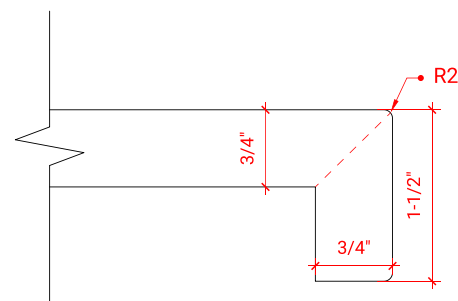

BAYHILL 54" SINGLE SINK BASE CABINET

ARIEL

R054S

BASE CABINET DIMENSIONS

54" W x 21.5" D x 34.5" H

FEATURES

- Solid wood frame & plywood panels
- Dovetail drawers and joints
- Soft closing doors & drawers

HARDWARE FINISHES

Brushed Nickel Satin Brass Matte Black Polished Chrome

AVAILABLE COLORS

White Grey Midnight Blue

FRONT VIEW

SIDE VIEW

PLAN VIEW

OVERALL DIMENSIONS

54.25" W x 22" D x 1.5" H

COUNTERTOP OPTIONS

Carrara White Quartz
CQ-054S-OVL-CT

FEATURES

- Solid countertop with mitered edges & seams
- Undermount white oval sink
- Pre-drilled for 8" widespread faucet

INCLUDED

- Countertop
- Matching Backsplash
- Oval Sink

COUNTERTOP PLAN VIEW

EDGE SIDE VIEW

THREE DIMENSIONAL COUNTERTOP VIEW