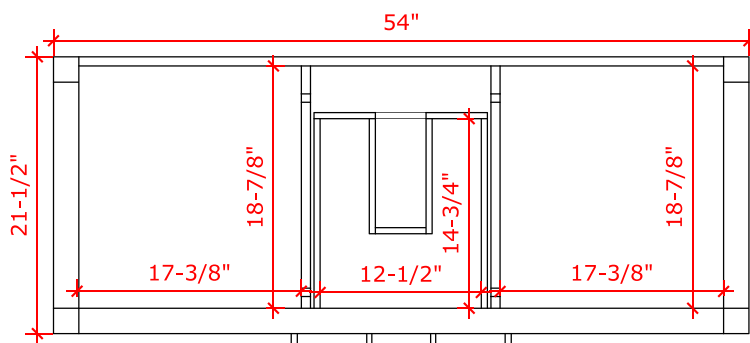

BAYHILL 54" SINGLE SINK BASE CABINET

ARIEL

R054S

BASE CABINET DIMENSIONS

54" W x 21.5" D x 34.5" H

FEATURES

- Solid wood frame & plywood panels
- Dovetail drawers and joints
- Soft closing doors & drawers

HARDWARE FINISHES

Brushed Nickel Satin Brass Matte Black Polished Chrome

AVAILABLE COLORS

White Grey Midnight Blue

FRONT VIEW

SIDE VIEW

PLAN VIEW

OVERALL DIMENSIONS

54.25" W x 22" D x 1.5" H

COUNTERTOP PLAN VIEW

EDGE SIDE VIEW

THREE DIMENSIONAL COUNTERTOP VIEW