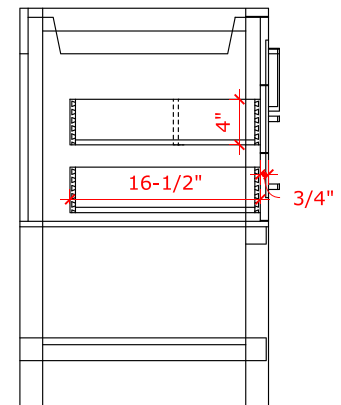

BAYHILL 54" SINGLE SINK BASE CABINET

ARIEL

R054S

BASE CABINET DIMENSIONS

54" W x 21.5" D x 34.5" H

FEATURES

- Solid wood frame & plywood panels
- Dovetail drawers and joints
- Soft closing doors & drawers

HARDWARE FINISHES

Brushed Nickel Satin Brass Matte Black Polished Chrome

AVAILABLE COLORS

White Grey Midnight Blue

FRONT VIEW

SIDE VIEW

PLAN VIEW

OVERALL DIMENSIONS

54.25" W x 22" D x 1.5" H

COUNTERTOP PLAN VIEW

EDGE SIDE VIEW

THREE DIMENSIONAL COUNTERTOP VIEW