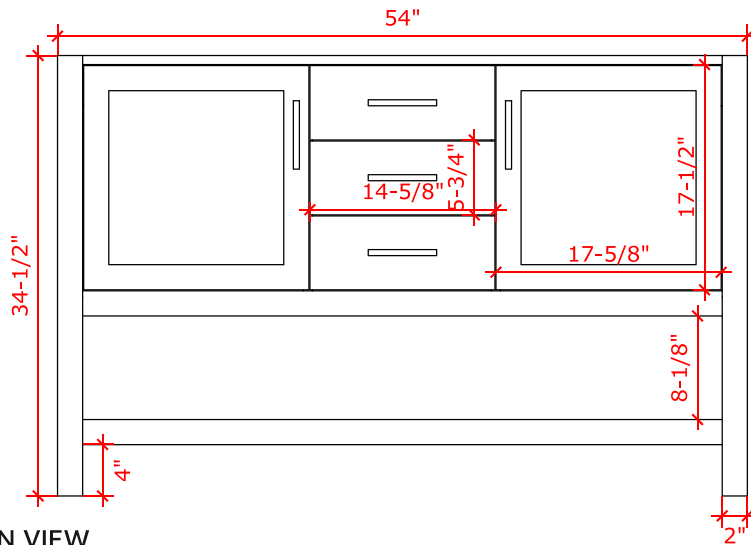

BAYHILL 54" SINGLE SINK BASE CABINET

ARIEL

R054S

BASE CABINET DIMENSIONS

54" W x 21.5" D x 34.5" H

FEATURES

- Solid wood frame & plywood panels
- Dovetail drawers and joints
- Soft closing doors & drawers

HARDWARE FINISHES

Brushed Nickel Satin Brass Matte Black Polished Chrome

AVAILABLE COLORS

White Grey Midnight Blue

FRONT VIEW

SIDE VIEW

PLAN VIEW

OVERALL DIMENSIONS

54.25" W x 22" D x 1.5" H

COUNTERTOP OPTIONS

Carrara White Quartz
CQ-054S-OVL-CT

FEATURES

- Solid countertop with mitered edges & seams
- Undermount white oval sink
- Pre-drilled for 8" widespread faucet

INCLUDED

- Countertop
- Matching Backsplash
- Oval Sink

COUNTERTOP PLAN VIEW

EDGE SIDE VIEW

THREE DIMENSIONAL COUNTERTOP VIEW