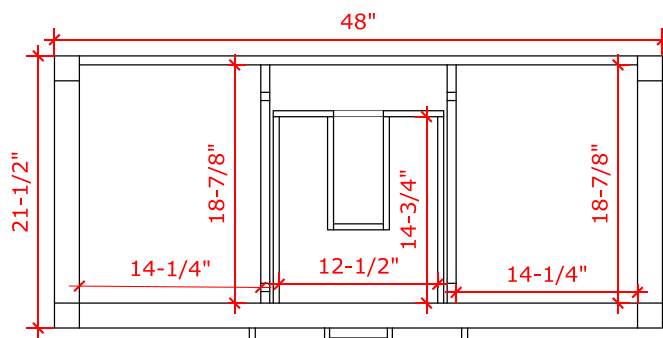

BAYHILL 48" SINGLE SINK BASE CABINET

ARIEL

R048S

BASE CABINET DIMENSIONS

48" W x 21.5" D x 34.5" H

FEATURES

- Solid wood frame & plywood panels
- Dovetail drawers and joints
- Soft closing doors & drawers

HARDWARE FINISHES

Brushed Nickel   Satin Brass   Matte Black   Polished Chrome

AVAILABLE COLORS

White   Grey   Midnight Blue

FRONT VIEW

SIDE VIEW

PLAN VIEW