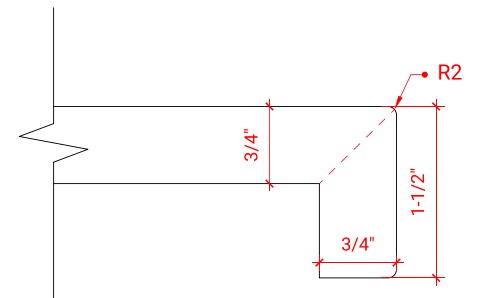

BAYHILL 48" SINGLE SINK BASE CABINET

ARIEL

R048S

BASE CABINET DIMENSIONS

48" W x 21.5" D x 34.5" H

FEATURES

- Solid wood frame & plywood panels
- Dovetail drawers and joints
- Soft closing doors & drawers

HARDWARE FINISHES

OVERALL DIMENSIONS

48.25" W x 22" D x 1.5" H

COUNTERTOP OPTIONS

Carrara White Quartz
CQ-048S-OVL-CT

FEATURES

- Solid countertop with mitered edges & seams
- Undermount white oval sink
- Pre-drilled for 8" widespread faucet

INCLUDED

- Countertop
- Matching Backsplash
- Oval Sink

COUNTERTOP PLAN VIEW

EDGE SIDE VIEW

THREE DIMENSIONAL COUNTERTOP VIEW