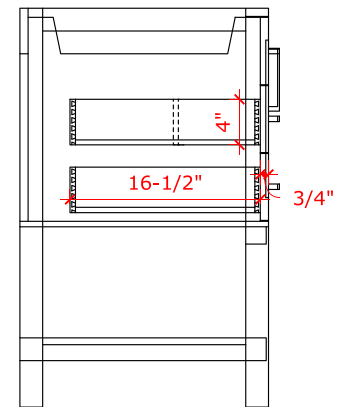

BAYHILL 48" SINGLE SINK BASE CABINET

ARIEL

R048S

BASE CABINET DIMENSIONS

48" W x 21.5" D x 34.5" H

FEATURES

- Solid wood frame & plywood panels
- Dovetail drawers and joints
- Soft closing doors & drawers

HARDWARE FINISHES

Brushed Nickel Satin Brass Matte Black Polished Chrome

AVAILABLE COLORS

White Grey Midnight Blue

FRONT VIEW

SIDE VIEW

PLAN VIEW

48" SINGLE OVAL SINK COUNTERTOP WITH 1.5 IN. THICKNESS

ARIEL

OVERALL DIMENSIONS

48.25" W x 22" D x 1.5" H

COUNTERTOP OPTIONS

Carrara White Quartz
CQ-048S-OVL-CT

FEATURES

- Solid countertop with mitered edges & seams
- Undermount white oval sink
- Pre-drilled for 8" widespread faucet

INCLUDED

- Countertop
- Matching Backsplash
- Oval Sink

COUNTERTOP PLAN VIEW

EDGE SIDE VIEW

THREE DIMENSIONAL COUNTERTOP VIEW