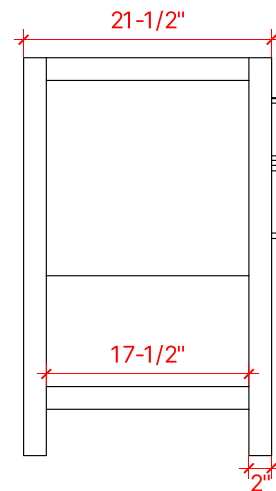

BAYHILL 48" SINGLE SINK BASE CABINET

ARIEL

R048S

BASE CABINET DIMENSIONS

48" W x 21.5" D x 34.5" H

FEATURES

- Solid wood frame & plywood panels
- Dovetail drawers and joints
- Soft closing doors & drawers

HARDWARE FINISHES

Brushed Nickel Satin Brass Matte Black Polished Chrome

AVAILABLE COLORS

White Grey Midnight Blue

FRONT VIEW

SIDE VIEW

PLAN VIEW

48" SINGLE OVAL SINK COUNTERTOP WITH 1.5 IN. THICKNESS

ARIEL

OVERALL DIMENSIONS

48.25" W x 22" D x 1.5" H

COUNTERTOP OPTIONS

Carrara White Quartz
CQ-048S-OVL-CT

FEATURES

- Solid countertop with mitered edges & seams
- Undermount white oval sink
- Pre-drilled for 8" widespread faucet

INCLUDED

- Countertop
- Matching Backsplash
- Oval Sink

COUNTERTOP PLAN VIEW

EDGE SIDE VIEW

THREE DIMENSIONAL COUNTERTOP VIEW