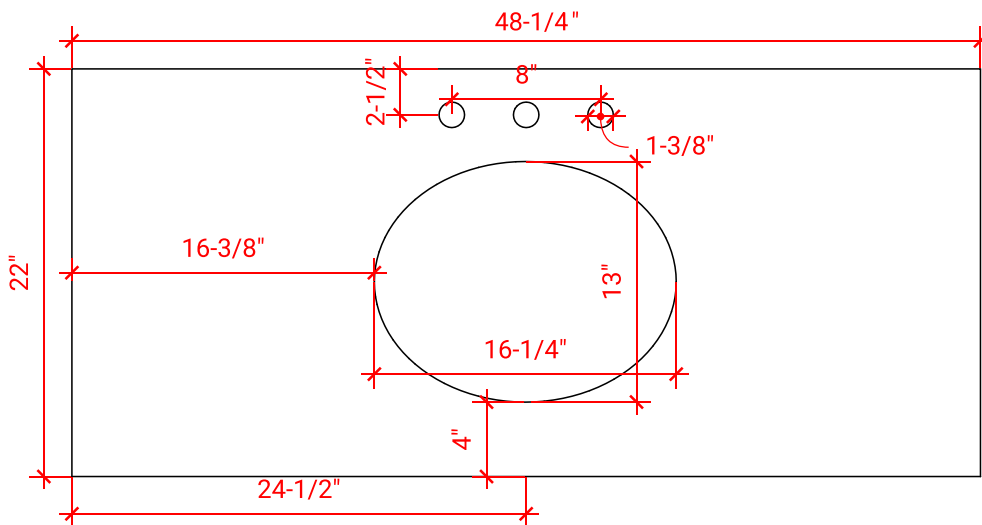

BAYHILL 48" SINGLE SINK BASE CABINET

ARIEL

R048S

BASE CABINET DIMENSIONS

48" W x 21.5" D x 34.5" H

FEATURES

- Solid wood frame & plywood panels
- Dovetail drawers and joints
- Soft closing doors & drawers

HARDWARE FINISHES

OVERALL DIMENSIONS

48.25" W x 22" D x 1.5" H

COUNTERTOP OPTIONS

Carrara White Quartz
CQ-048S-OVL-CT

FEATURES

- Solid countertop with mitered edges & seams
- Undermount white oval sink
- Pre-drilled for 8" widespread faucet

INCLUDED

- Countertop
- Matching Backsplash
- Oval Sink

COUNTERTOP PLAN VIEW

EDGE SIDE VIEW

THREE DIMENSIONAL COUNTERTOP VIEW