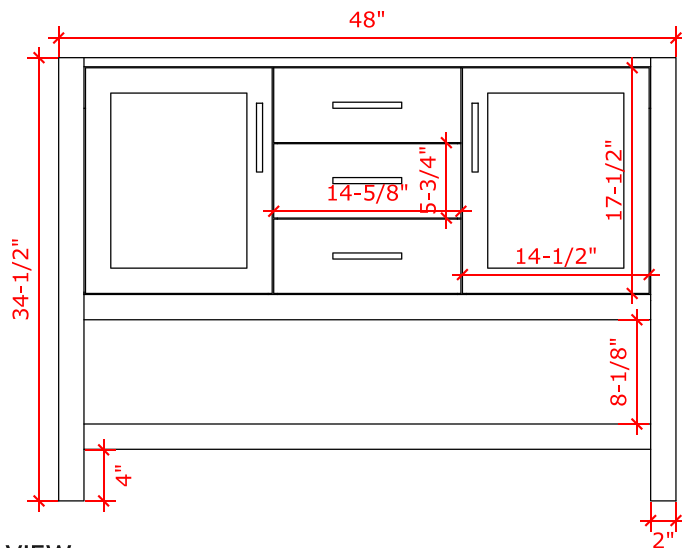

BAYHILL 48" SINGLE SINK BASE CABINET

ARIEL

R048S

BASE CABINET DIMENSIONS

48" W x 21.5" D x 34.5" H

FEATURES

- Solid wood frame & plywood panels
- Dovetail drawers and joints
- Soft closing doors & drawers

HARDWARE FINISHES

Brushed Nickel Satin Brass Matte Black Polished Chrome

AVAILABLE COLORS

White Grey Midnight Blue

FRONT VIEW

SIDE VIEW

PLAN VIEW

48" SINGLE OVAL SINK COUNTERTOP WITH 1.5 IN. THICKNESS

ARIEL

OVERALL DIMENSIONS

48.25" W x 22" D x 1.5" H

COUNTERTOP OPTIONS

Carrara White Quartz
CQ-048S-OVL-CT

FEATURES

- Solid countertop with mitered edges & seams
- Undermount white oval sink
- Pre-drilled for 8" widespread faucet

INCLUDED

- Countertop
- Matching Backsplash
- Oval Sink

COUNTERTOP PLAN VIEW

EDGE SIDE VIEW

THREE DIMENSIONAL COUNTERTOP VIEW