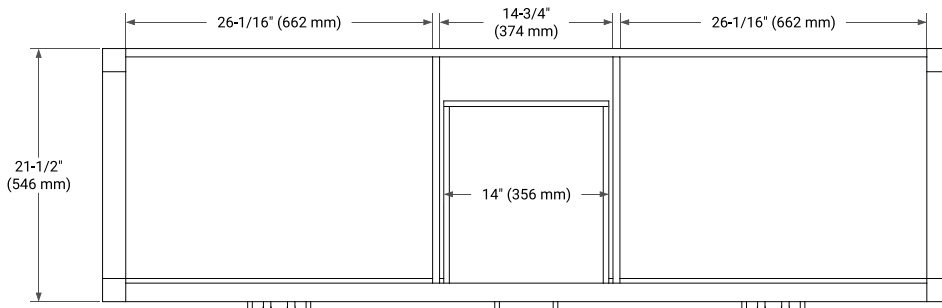

BRISTOL 72" DOUBLE SINK BASE CABINET

BASE CABINET DIMENSIONS

72" W x 21.5" D x 33.5" H

FEATURES

- Solid wood frame with engineered wood panels
- Dovetail drawers and joints
- Soft closing doors & drawers

HARDWARE FINISHES*

White Grey

FRONT VIEW

SIDE VIEW

PLAN VIEW

72" DOUBLE OVAL SINK COUNTERTOP WITH 1.5 IN. THICKNESS

ARIEL

OVERALL DIMENSIONS

72.25" W x 22" D x 1.5" H

COUNTERTOP PLAN VIEW

EDGE SIDE VIEW

THREE DIMENSIONAL COUNTERTOP VIEW