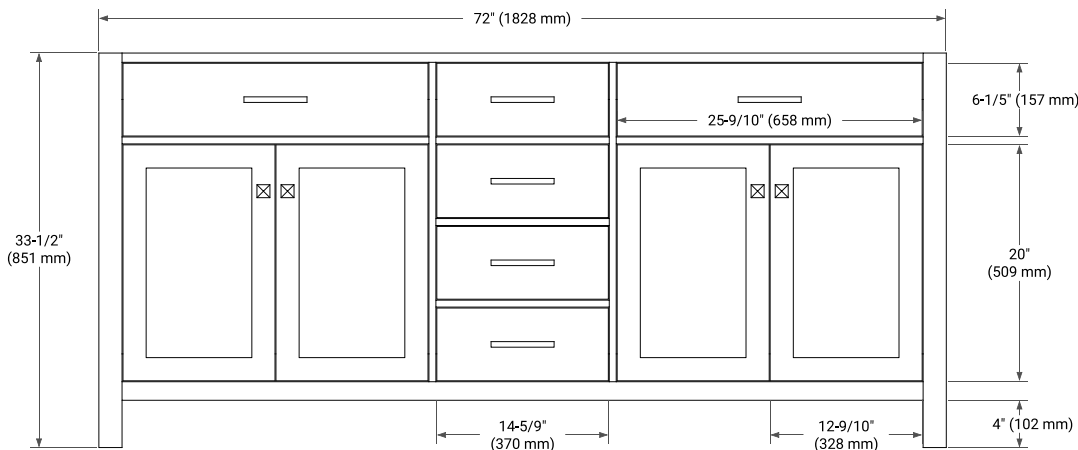

BRISTOL 72" DOUBLE SINK BASE CABINET

BASE CABINET DIMENSIONS

72" W x 21.5" D x 33.5" H

FEATURES

- Solid wood frame with engineered wood panels
- Dovetail drawers and joints
- Soft closing doors & drawers

HARDWARE FINISHES*

White Grey

FRONT VIEW

SIDE VIEW

PLAN VIEW

72" DOUBLE OVAL SINK COUNTERTOP WITH 1.5 IN. THICKNESS

ARIEL

OVERALL DIMENSIONS

72.25" W x 22" D x 1.5" H

COUNTERTOP PLAN VIEW

EDGE SIDE VIEW

THREE DIMENSIONAL COUNTERTOP VIEW