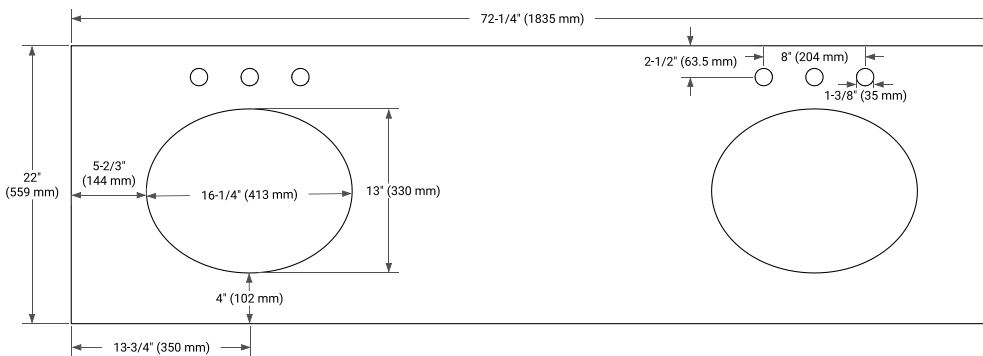

BRISTOL 72" DOUBLE SINK BASE CABINET

BASE CABINET DIMENSIONS

72" W x 21.5" D x 33.5" H

FEATURES

- Solid wood frame with engineered wood panels
- Dovetail drawers and joints
- Soft closing doors & drawers

HARDWARE FINISHES*

White Grey

FRONT VIEW

SIDE VIEW

PLAN VIEW

72" DOUBLE OVAL SINK COUNTERTOP WITH 1.5 IN. THICKNESS

ARIEL

OVERALL DIMENSIONS

72.25" W x 22" D x 1.5" H

COUNTERTOP OPTIONS

Carrara White Quartz

FEATURES

- Solid countertop with mitered edges & seams
- Undermount white oval sink
- Pre-drilled for 8" widespread faucet

INCLUDED

- Countertop
- Matching Backsplash
- Oval Sinks

COUNTERTOP PLAN VIEW

EDGE SIDE VIEW

THREE DIMENSIONAL COUNTERTOP VIEW