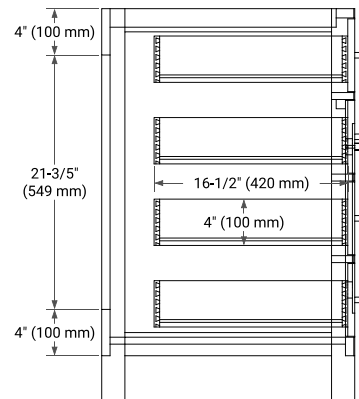

BRISTOL 72" DOUBLE SINK BASE CABINET

BASE CABINET DIMENSIONS

72" W x 21.5" D x 33.5" H

FEATURES

- Solid wood frame with engineered wood panels
- Dovetail drawers and joints
- Soft closing doors & drawers

HARDWARE FINISHES*

White Grey

FRONT VIEW

SIDE VIEW

PLAN VIEW

72" DOUBLE OVAL SINK COUNTERTOP WITH 1.5 IN. THICKNESS

ARIEL

OVERALL DIMENSIONS

72.25" W x 22" D x 1.5" H

COUNTERTOP PLAN VIEW

EDGE SIDE VIEW

THREE DIMENSIONAL COUNTERTOP VIEW