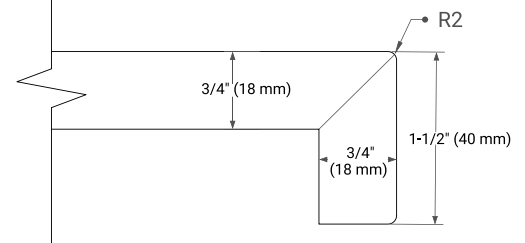

White Grey

FRONT VIEW

SIDE VIEW

PLAN VIEW

72" DOUBLE OVAL SINK COUNTERTOP WITH 1.5 IN. THICKNESS

ARIEL

OVERALL DIMENSIONS

72.25" W x 22" D x 1.5" H

COUNTERTOP OPTIONS

Carrara White Quartz

FEATURES

- Solid countertop with mitered edges & seams
- Undermount white oval sink
- Pre-drilled for 8" widespread faucet

INCLUDED

- Countertop
- Matching Backsplash
- Oval Sinks

COUNTERTOP PLAN VIEW

EDGE SIDE VIEW

THREE DIMENSIONAL COUNTERTOP VIEW