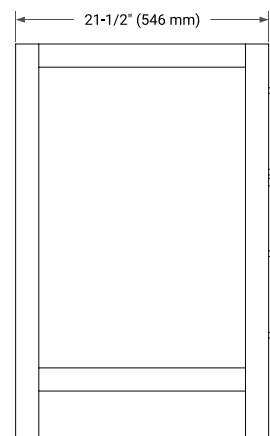

BRISTOL 72" DOUBLE SINK BASE CABINET

BASE CABINET DIMENSIONS

72" W x 21.5" D x 33.5" H

FEATURES

- Solid wood frame with engineered wood panels
- Dovetail drawers and joints
- Soft closing doors & drawers

HARDWARE FINISHES*

White Grey

FRONT VIEW

SIDE VIEW

PLAN VIEW

72" DOUBLE OVAL SINK COUNTERTOP WITH 1.5 IN. THICKNESS

ARIEL

OVERALL DIMENSIONS

72.25" W x 22" D x 1.5" H

COUNTERTOP PLAN VIEW

EDGE SIDE VIEW

THREE DIMENSIONAL COUNTERTOP VIEW