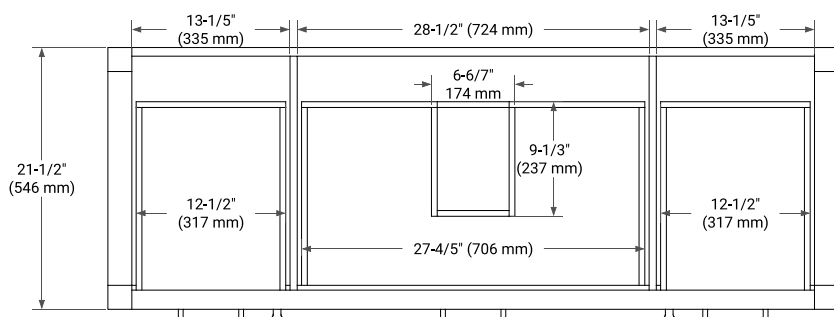

BRISTOL 60" SINGLE SINK BASE CABINET

ARIEL

BASE CABINET DIMENSIONS

60" W x 21.5" D x 33.5" H

FEATURES

- Solid wood frame with engineered wood panels
- Dovetail drawers and joints
- Soft closing doors & drawers

HARDWARE FINISHES*

Brushed Nickel   Satin Brass   Matte Black   Polished Chrome

Hardware comes preinstalled with the illustrated option. Other finishes are available on our online store if you prefer a different one.

AVAILABLE COLORS

White   Grey

FRONT VIEW

SIDE VIEW

PLAN VIEW