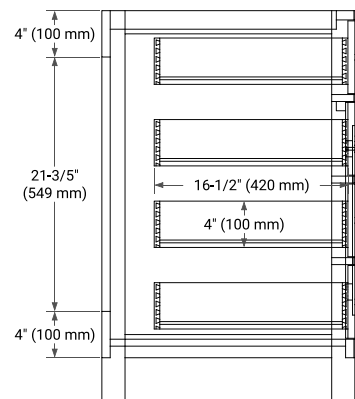

BRISTOL 60" SINGLE SINK BASE CABINET

ARIEL

BASE CABINET DIMENSIONS

60" W x 21.5" D x 33.5" H

FEATURES

- Solid wood frame with engineered wood panels
- Dovetail drawers and joints
- Soft closing doors & drawers

HARDWARE FINISHES*

Brushed Nickel   Satin Brass   Matte Black   Polished Chrome

Hardware comes preinstalled with the illustrated option. Other finishes are available on our online store if you prefer a different one.

AVAILABLE COLORS

White   Grey

FRONT VIEW

SIDE VIEW

PLAN VIEW