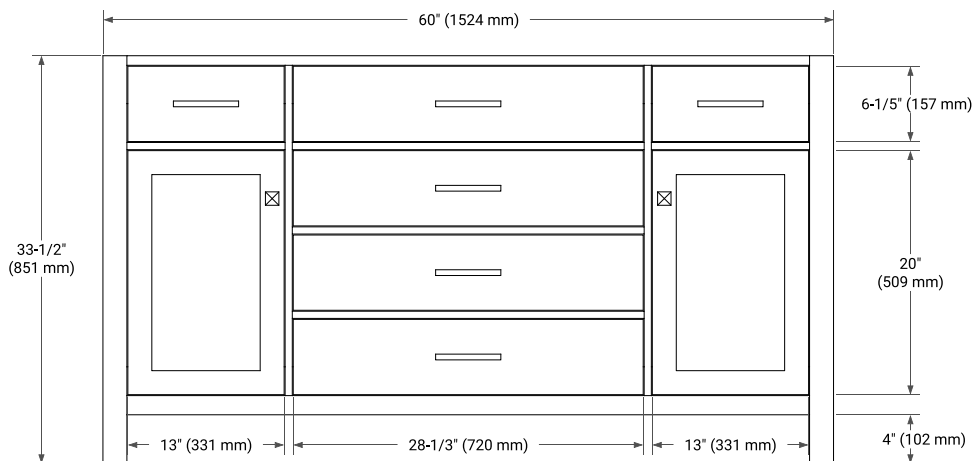

BRISTOL 60" SINGLE SINK BASE CABINET

ARIEL

BASE CABINET DIMENSIONS

60" W x 21.5" D x 33.5" H

FEATURES

- Solid wood frame with engineered wood panels
- Dovetail drawers and joints
- Soft closing doors & drawers

HARDWARE FINISHES*

Brushed Nickel   Satin Brass   Matte Black   Polished Chrome

Hardware comes preinstalled with the illustrated option. Other finishes are available on our online store if you prefer a different one.

AVAILABLE COLORS

White   Grey

FRONT VIEW

SIDE VIEW

PLAN VIEW