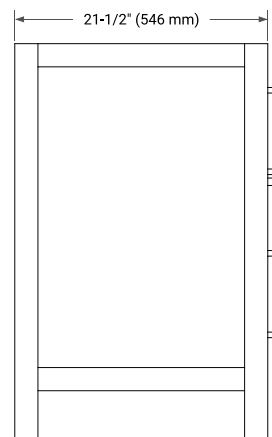

BRISTOL 60" SINGLE SINK BASE CABINET

ARIEL

BASE CABINET DIMENSIONS

60" W x 21.5" D x 33.5" H

FEATURES

- Solid wood frame with engineered wood panels
- Dovetail drawers and joints
- Soft closing doors & drawers

HARDWARE FINISHES*

Brushed Nickel   Satin Brass   Matte Black   Polished Chrome

Hardware comes preinstalled with the illustrated option. Other finishes are available on our online store if you prefer a different one.

AVAILABLE COLORS

White   Grey

FRONT VIEW

SIDE VIEW

PLAN VIEW