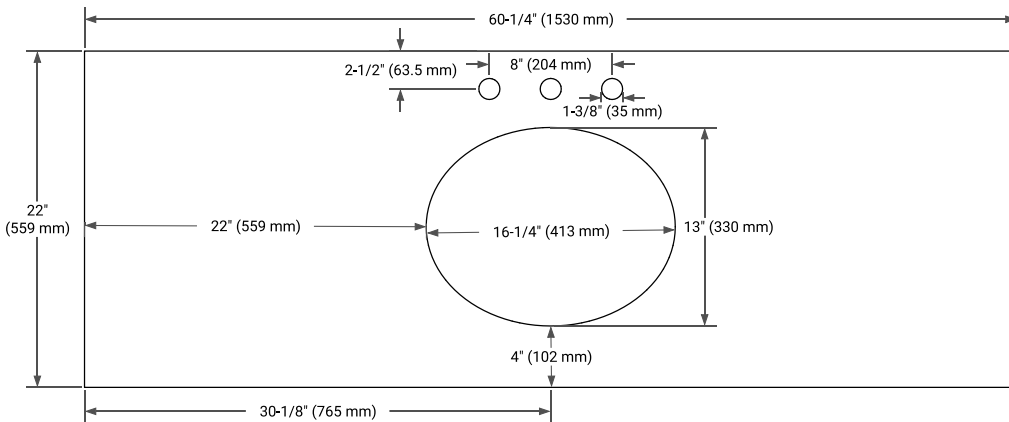

BRISTOL 60" SINGLE SINK BASE CABINET

ARIEL

BASE CABINET DIMENSIONS

60" W x 21.5" D x 33.5" H

FEATURES

- Solid wood frame with engineered wood panels
- Dovetail drawers and joints
- Soft closing doors & drawers

AVAILABLE COLORS

White Grey

FRONT VIEW

SIDE VIEW

PLAN VIEW

OVERALL DIMENSIONS

60.25" W x 22" D x 1.5" H

COUNTERTOP OPTIONS

Carrara White Quartz

FEATURES

- Solid countertop with mitered edges & seams
- Undermount white oval sink
- Pre-drilled for 8" widespread faucet

INCLUDED

- Countertop
- Matching Backsplash
- Oval Sink

COUNTERTOP PLAN VIEW

EDGE SIDE VIEW

THREE DIMENSIONAL COUNTERTOP VIEW