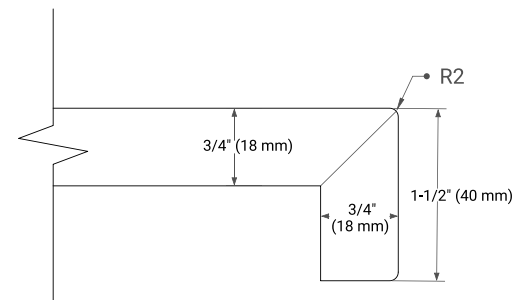

BRISTOL 60" SINGLE SINK BASE CABINET

ARIEL

BASE CABINET DIMENSIONS

60" W x 21.5" D x 33.5" H

FEATURES

- Solid wood frame with engineered wood panels
- Dovetail drawers and joints
- Soft closing doors & drawers

AVAILABLE COLORS

White Grey

FRONT VIEW

SIDE VIEW

PLAN VIEW

OVERALL DIMENSIONS

60.25" W x 22" D x 1.5" H

COUNTERTOP OPTIONS

Carrara White Quartz

FEATURES

- Solid countertop with mitered edges & seams
- Undermount white oval sink
- Pre-drilled for 8" widespread faucet

INCLUDED

- Countertop
- Matching Backsplash
- Oval Sink

COUNTERTOP PLAN VIEW

EDGE SIDE VIEW

THREE DIMENSIONAL COUNTERTOP VIEW