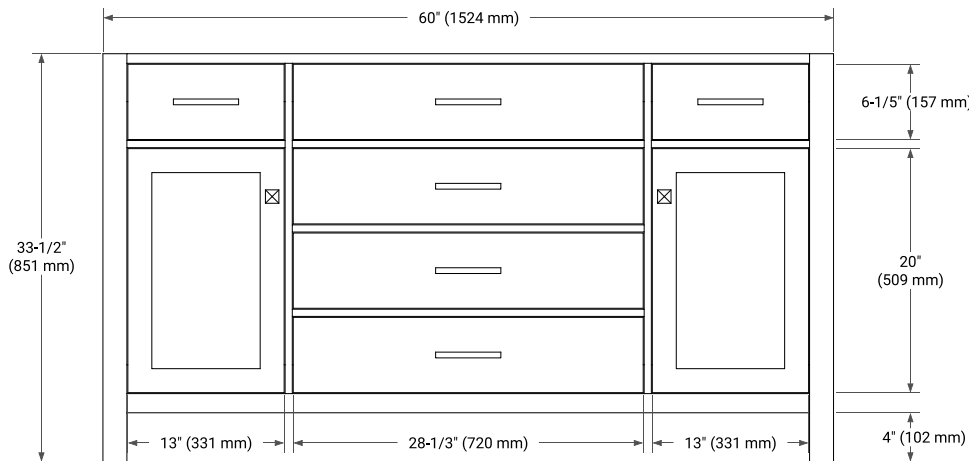

BRISTOL 60" SINGLE SINK BASE CABINET

ARIEL

BASE CABINET DIMENSIONS

60" W x 21.5" D x 33.5" H

FEATURES

- Solid wood frame with engineered wood panels
- Dovetail drawers and joints
- Soft closing doors & drawers

AVAILABLE COLORS

White Grey

FRONT VIEW

SIDE VIEW

PLAN VIEW

OVERALL DIMENSIONS

60.25" W x 22" D x 1.5" H

COUNTERTOP OPTIONS

Carrara White Quartz

FEATURES

- Solid countertop with mitered edges & seams
- Undermount white oval sink
- Pre-drilled for 8" widespread faucet

INCLUDED

- Countertop
- Matching Backsplash
- Oval Sink

COUNTERTOP PLAN VIEW

EDGE SIDE VIEW

THREE DIMENSIONAL COUNTERTOP VIEW