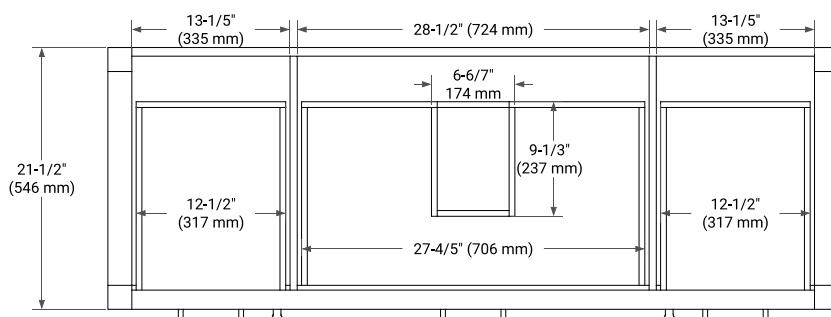

BRISTOL 60" SINGLE SINK BASE CABINET

ARIEL

BASE CABINET DIMENSIONS

60" W x 21.5" D x 33.5" H

FEATURES

- Solid wood frame with engineered wood panels
- Dovetail drawers and joints
- Soft closing doors & drawers

AVAILABLE COLORS

White Grey

FRONT VIEW

SIDE VIEW

PLAN VIEW

OVERALL DIMENSIONS

60.25" W x 22" D x 1.5" H

COUNTERTOP OPTIONS

Carrara White Quartz

FEATURES

- Solid countertop with mitered edges & seams
- Undermount white oval sink
- Pre-drilled for 8" widespread faucet

INCLUDED

- Countertop
- Matching Backsplash
- Oval Sink

COUNTERTOP PLAN VIEW

EDGE SIDE VIEW

THREE DIMENSIONAL COUNTERTOP VIEW