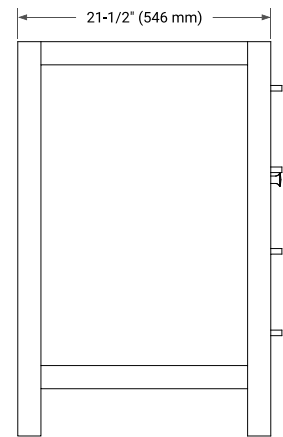

BRISTOL 60" SINGLE SINK BASE CABINET

ARIEL

BASE CABINET DIMENSIONS

60" W x 21.5" D x 33.5" H

FEATURES

- Solid wood frame with engineered wood panels
- Dovetail drawers and joints
- Soft closing doors & drawers

AVAILABLE COLORS

White Grey

FRONT VIEW

SIDE VIEW

PLAN VIEW

OVERALL DIMENSIONS

60.25" W x 22" D x 1.5" H

COUNTERTOP OPTIONS

Carrara White Quartz

FEATURES

- Solid countertop with mitered edges & seams
- Undermount white oval sink
- Pre-drilled for 8" widespread faucet

INCLUDED

- Countertop
- Matching Backsplash
- Oval Sink

COUNTERTOP PLAN VIEW

EDGE SIDE VIEW

THREE DIMENSIONAL COUNTERTOP VIEW