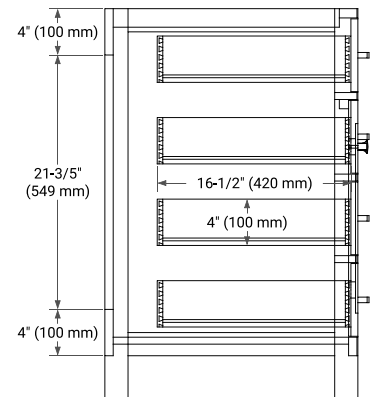

BRISTOL 60" SINGLE SINK BASE CABINET

ARIEL

BASE CABINET DIMENSIONS

60" W x 21.5" D x 33.5" H

FEATURES

- Solid wood frame with engineered wood panels
- Dovetail drawers and joints
- Soft closing doors & drawers

AVAILABLE COLORS

White Grey

FRONT VIEW

SIDE VIEW

PLAN VIEW

OVERALL DIMENSIONS

60.25" W x 22" D x 1.5" H

COUNTERTOP OPTIONS

Carrara White Quartz

FEATURES

- Solid countertop with mitered edges & seams
- Undermount white oval sink
- Pre-drilled for 8" widespread faucet

INCLUDED

- Countertop
- Matching Backsplash
- Oval Sink

COUNTERTOP PLAN VIEW

EDGE SIDE VIEW

THREE DIMENSIONAL COUNTERTOP VIEW