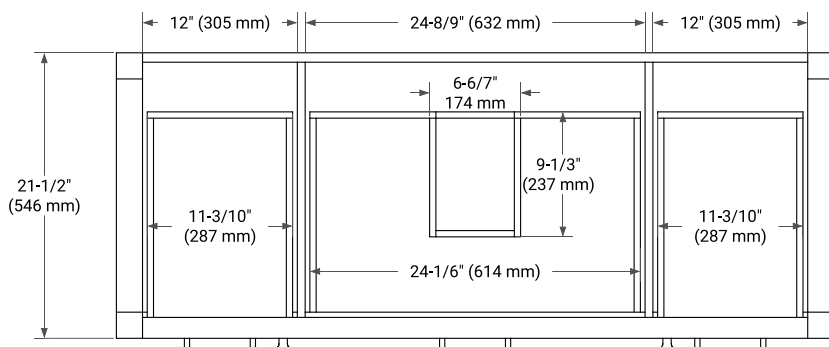

BRISTOL 54" SINGLE SINK BASE CABINET

ARIEL

BASE CABINET DIMENSIONS

54" W x 21.5" D x 33.5" H

FEATURES

- Solid wood frame with engineered wood panels
- Dovetail drawers and joints
- Soft closing doors & drawers

HARDWARE FINISHES*

Brushed Nickel   Satin Brass   Matte Black   Polished Chrome

Hardware comes preinstalled with the illustrated option. Other finishes are available on our online store if you prefer a different one.

AVAILABLE COLORS

White   Grey

FRONT VIEW

SIDE VIEW

PLAN VIEW