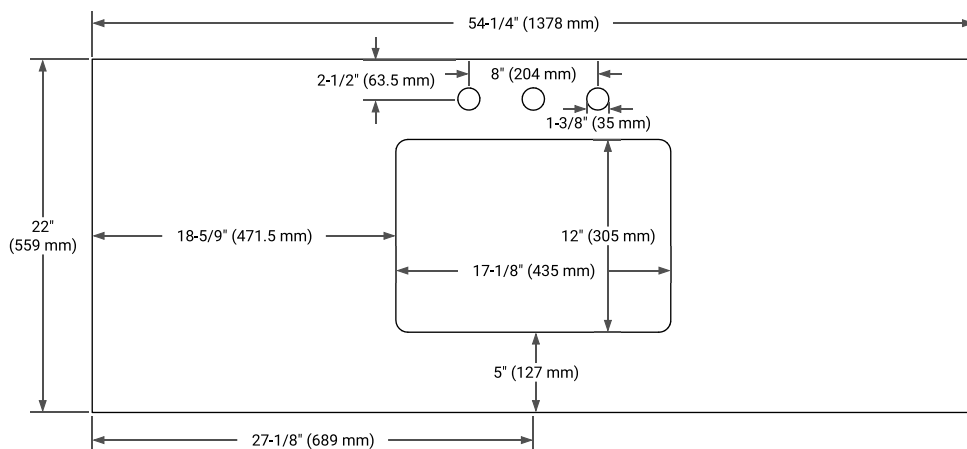

54" SINGLE RECTANGLE SINK COUNTERTOP WITH 1.5 IN. THICKNESS

ARIEL

OVERALL DIMENSIONS

54.25" W x 22" D x 1.5" H

COUNTERTOP OPTIONS

FEATURES

- Solid countertop with mitered edges & seams
- Undermount white rectangular sink
- Pre-drilled for 8" widespread faucet

INCLUDED

- Countertop
- Matching Backsplash
- Rectangle Sink

COUNTERTOP PLAN VIEW