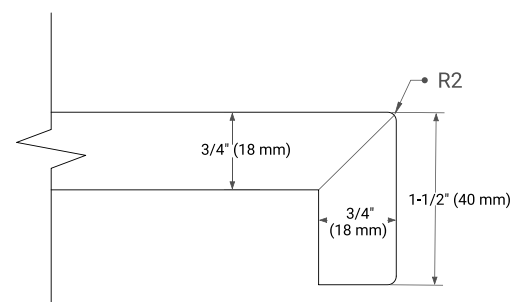

EDGE SIDE VIEW