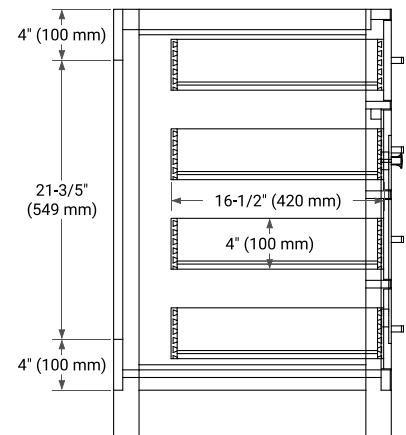

BRISTOL 48" SINGLE SINK BASE CABINET

ARIEL

BASE CABINET DIMENSIONS

48" W x 21.5" D x 33.5" H

FEATURES

- Solid wood frame with engineered wood panels
- Dovetail drawers and joints
- Soft closing doors & drawers

HARDWARE FINISHES*

Brushed Nickel   Satin Brass   Matte Black   Polished Chrome

Hardware comes preinstalled with the illustrated option. Other finishes are available on our online store if you prefer a different one.

AVAILABLE COLORS

White   Grey

FRONT VIEW

SIDE VIEW

PLAN VIEW