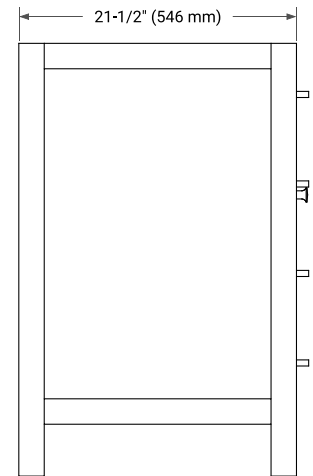

BRISTOL 48" SINGLE SINK BASE CABINET

ARIEL

BASE CABINET DIMENSIONS

48" W x 21.5" D x 33.5" H

FEATURES

- Solid wood frame with engineered wood panels
- Dovetail drawers and joints
- Soft closing doors & drawers

HARDWARE FINISHES*

Brushed Nickel   Satin Brass   Matte Black   Polished Chrome

Hardware comes preinstalled with the illustrated option. Other finishes are available on our online store if you prefer a different one.

AVAILABLE COLORS

White   Grey

FRONT VIEW

SIDE VIEW

PLAN VIEW