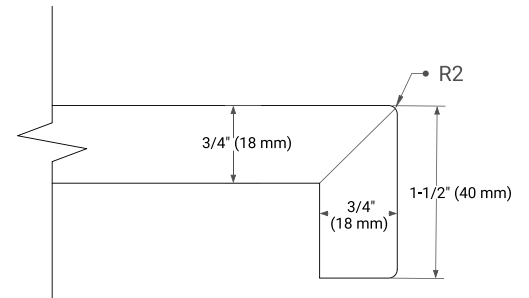

EDGE SIDE VIEW