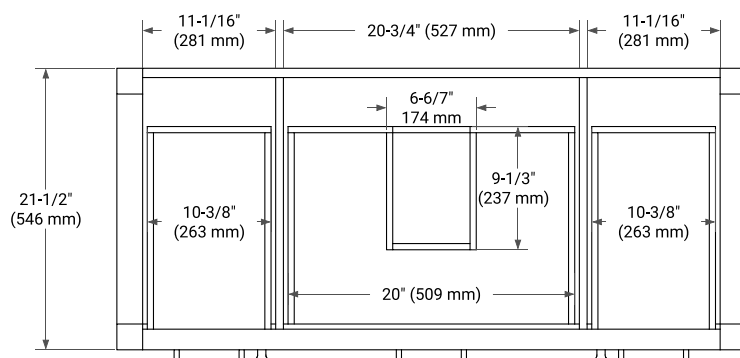

BRISTOL 48" SINGLE SINK BASE CABINET

ARIEL

BASE CABINET DIMENSIONS

48" W x 21.5" D x 33.5" H

FEATURES

- Solid wood frame with engineered wood panels
- Dovetail drawers and joints
- Soft closing doors & drawers

HARDWARE FINISHES*

Brushed Nickel   Satin Brass   Matte Black   Polished Chrome

Hardware comes preinstalled with the illustrated option. Other finishes are available on our online store if you prefer a different one.

AVAILABLE COLORS

White   Grey

FRONT VIEW

SIDE VIEW

PLAN VIEW