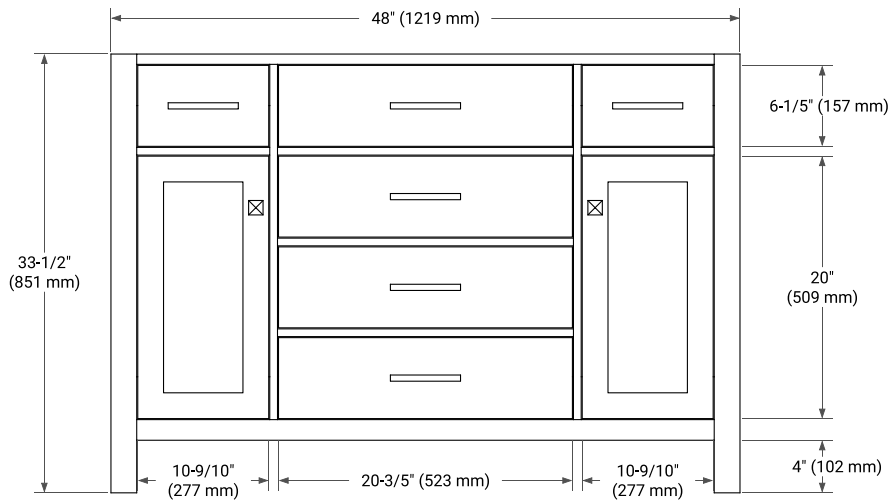

BRISTOL 48" SINGLE SINK BASE CABINET

ARIEL

BASE CABINET DIMENSIONS

48" W x 21.5" D x 33.5" H

FEATURES

- Solid wood frame with engineered wood panels
- Dovetail drawers and joints
- Soft closing doors & drawers

HARDWARE FINISHES*

Brushed Nickel   Satin Brass   Matte Black   Polished Chrome

Hardware comes preinstalled with the illustrated option. Other finishes are available on our online store if you prefer a different one.

AVAILABLE COLORS

White   Grey

FRONT VIEW

SIDE VIEW

PLAN VIEW