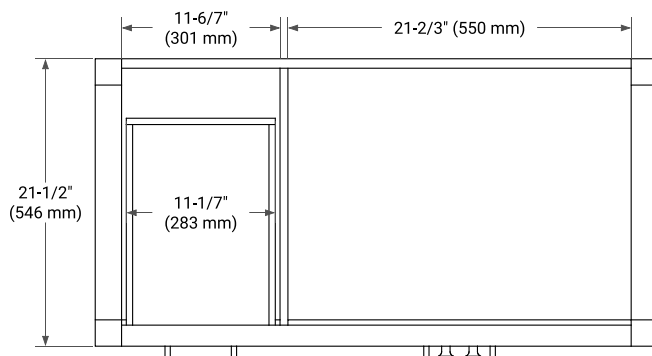

BRISTOL 42" RIGHT OFFSET CABINET

BASE CABINET DIMENSIONS

42" W x 21.5" D x 33.5" H

FEATURES

- Solid wood frame with engineered wood panels
- Dovetail drawers and joints
- Soft closing doors & drawers

HARDWARE FINISHES*

White Grey

FRONT VIEW

SIDE VIEW

PLAN VIEW

42" RIGHT RECTANGLE SINK COUNTERTOP WITH 1.5 IN. THICKNESS

ARIEL

OVERALL DIMENSIONS

42.25" W x 22" D x 1.5" H

COUNTERTOP OPTIONS

Carrara White Quartz

FEATURES

- Solid countertop with mitered edges & seams
- Undermount white rectangular sink
- Pre-drilled for 8" widespread faucet

INCLUDED

- Countertop
- Matching Backsplash
- Rectangle Sink

COUNTERTOP PLAN VIEW

EDGE SIDE VIEW

THREE DIMENSIONAL COUNTERTOP VIEW