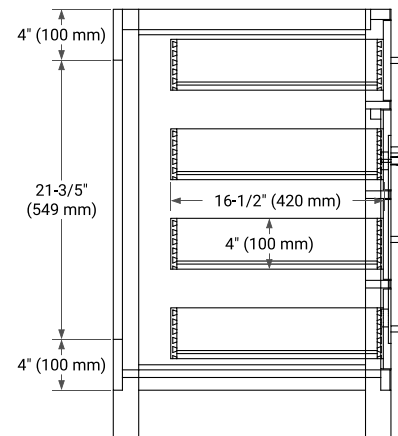

BRISTOL 42" RIGHT OFFSET CABINET

BASE CABINET DIMENSIONS

42" W x 21.5" D x 33.5" H

FEATURES

- Solid wood frame with engineered wood panels
- Dovetail drawers and joints
- Soft closing doors & drawers

HARDWARE FINISHES*

White Grey

FRONT VIEW

SIDE VIEW

PLAN VIEW

42" RIGHT RECTANGLE SINK COUNTERTOP WITH 1.5 IN. THICKNESS

ARIEL

OVERALL DIMENSIONS

42.25" W x 22" D x 1.5" H

COUNTERTOP OPTIONS

Carrara White Quartz

FEATURES

- Solid countertop with mitered edges & seams
- Undermount white rectangular sink
- Pre-drilled for 8" widespread faucet

INCLUDED

- Countertop
- Matching Backsplash
- Rectangle Sink

COUNTERTOP PLAN VIEW

EDGE SIDE VIEW

THREE DIMENSIONAL COUNTERTOP VIEW