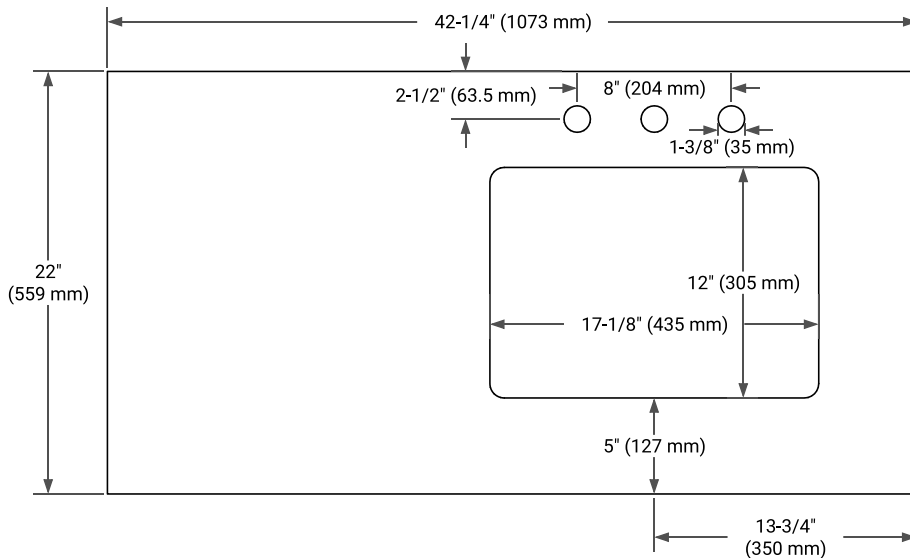

BRISTOL 42" RIGHT OFFSET CABINET

BASE CABINET DIMENSIONS

42" W x 21.5" D x 33.5" H

FEATURES

- Solid wood frame with engineered wood panels
- Dovetail drawers and joints
- Soft closing doors & drawers

HARDWARE FINISHES*

White Grey

FRONT VIEW

SIDE VIEW

PLAN VIEW

42" RIGHT RECTANGLE SINK COUNTERTOP WITH 1.5 IN. THICKNESS

ARIEL

OVERALL DIMENSIONS

42.25" W x 22" D x 1.5" H

COUNTERTOP OPTIONS

Carrara White Quartz

FEATURES

- Solid countertop with mitered edges & seams
- Undermount white rectangular sink
- Pre-drilled for 8" widespread faucet

INCLUDED

- Countertop
- Matching Backsplash
- Rectangle Sink

COUNTERTOP PLAN VIEW

EDGE SIDE VIEW

THREE DIMENSIONAL COUNTERTOP VIEW