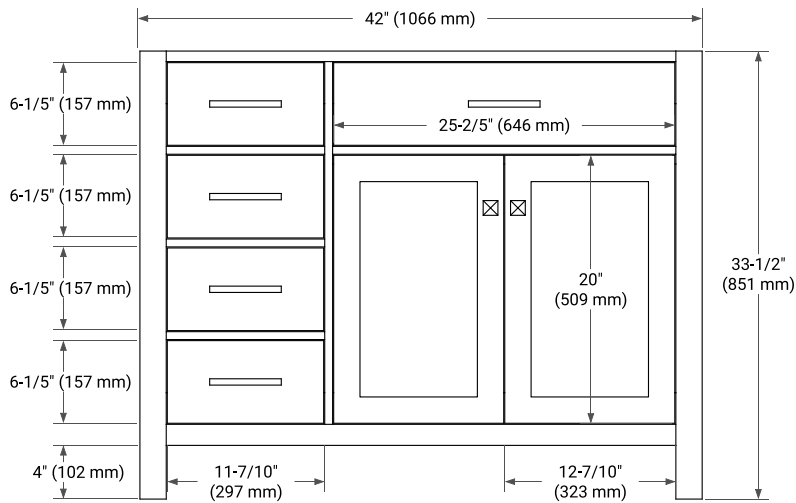

BRISTOL 42" RIGHT OFFSET CABINET

BASE CABINET DIMENSIONS

42" W x 21.5" D x 33.5" H

FEATURES

- Solid wood frame with engineered wood panels
- Dovetail drawers and joints
- Soft closing doors & drawers

HARDWARE FINISHES*

White Grey

FRONT VIEW

SIDE VIEW

PLAN VIEW

42" RIGHT RECTANGLE SINK COUNTERTOP WITH 1.5 IN. THICKNESS

ARIEL

OVERALL DIMENSIONS

42.25" W x 22" D x 1.5" H

COUNTERTOP PLAN VIEW

EDGE SIDE VIEW

THREE DIMENSIONAL COUNTERTOP VIEW