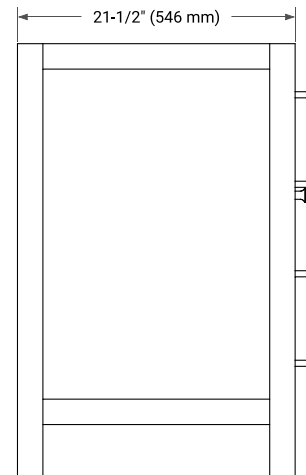

BRISTOL 42" RIGHT OFFSET CABINET

BASE CABINET DIMENSIONS

42" W x 21.5" D x 33.5" H

FEATURES

- Solid wood frame with engineered wood panels
- Dovetail drawers and joints
- Soft closing doors & drawers

HARDWARE FINISHES*

White Grey

FRONT VIEW

SIDE VIEW

PLAN VIEW

42" RIGHT RECTANGLE SINK COUNTERTOP WITH 1.5 IN. THICKNESS

ARIEL

OVERALL DIMENSIONS

42.25" W x 22" D x 1.5" H

COUNTERTOP PLAN VIEW

EDGE SIDE VIEW

THREE DIMENSIONAL COUNTERTOP VIEW