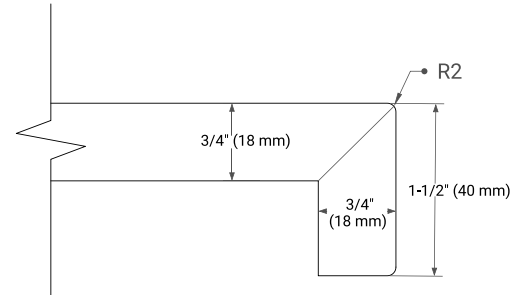

BRISTOL 42" RIGHT OFFSET CABINET

BASE CABINET DIMENSIONS

42" W x 21.5" D x 33.5" H

FEATURES

- Solid wood frame with engineered wood panels
- Dovetail drawers and joints
- Soft closing doors & drawers

HARDWARE FINISHES*

White Grey

FRONT VIEW

SIDE VIEW

PLAN VIEW

42" RIGHT RECTANGLE SINK COUNTERTOP WITH 1.5 IN. THICKNESS

ARIEL

OVERALL DIMENSIONS

42.25" W x 22" D x 1.5" H

COUNTERTOP OPTIONS

Carrara White Quartz

FEATURES

- Solid countertop with mitered edges & seams
- Undermount white rectangular sink
- Pre-drilled for 8" widespread faucet

INCLUDED

- Countertop
- Matching Backsplash
- Rectangle Sink

COUNTERTOP PLAN VIEW

EDGE SIDE VIEW

THREE DIMENSIONAL COUNTERTOP VIEW