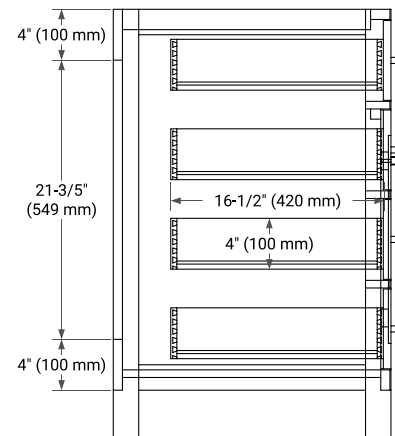

BRISTOL 42" RIGHT OFFSET CABINET

BASE CABINET DIMENSIONS

42" W x 21.5" D x 33.5" H

FEATURES

- Solid wood frame with engineered wood panels
- Dovetail drawers and joints
- Soft closing doors & drawers

HARDWARE FINISHES*

Brushed Nickel   Satin Brass   Matte Black   Polished Chrome

Hardware comes preinstalled with the illustrated option. Other finishes are available on our online store if you prefer a different one.

AVAILABLE COLORS

White   Grey

FRONT VIEW

SIDE VIEW

PLAN VIEW