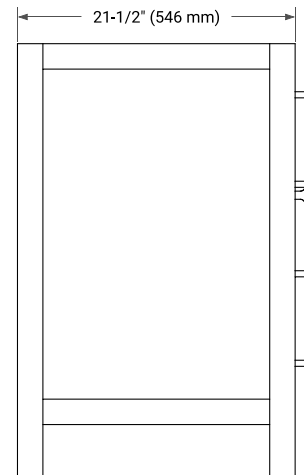

BRISTOL 42" RIGHT OFFSET CABINET

BASE CABINET DIMENSIONS

42" W x 21.5" D x 33.5" H

FEATURES

- Solid wood frame with engineered wood panels
- Dovetail drawers and joints
- Soft closing doors & drawers

HARDWARE FINISHES*

Brushed Nickel   Satin Brass   Matte Black   Polished Chrome

Hardware comes preinstalled with the illustrated option. Other finishes are available on our online store if you prefer a different one.

AVAILABLE COLORS

White   Grey

FRONT VIEW

SIDE VIEW

PLAN VIEW