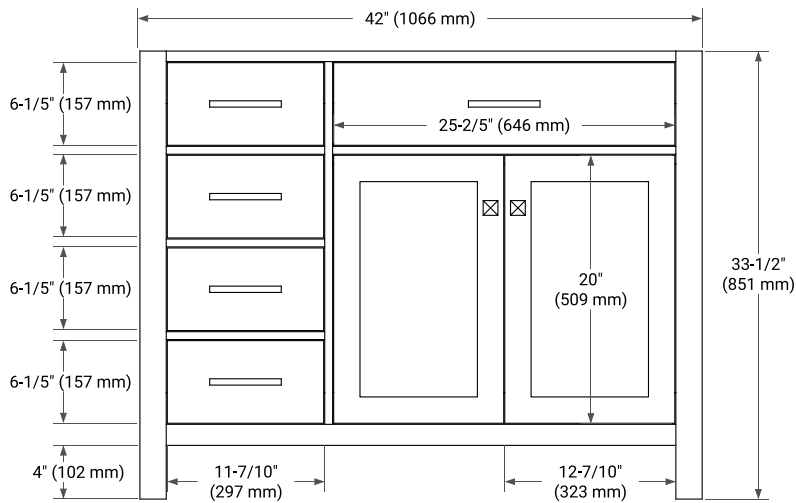

BRISTOL 42" RIGHT OFFSET CABINET

BASE CABINET DIMENSIONS

42" W x 21.5" D x 33.5" H

FEATURES

- Solid wood frame with engineered wood panels
- Dovetail drawers and joints
- Soft closing doors & drawers

HARDWARE FINISHES*

Brushed Nickel   Satin Brass   Matte Black   Polished Chrome

Hardware comes preinstalled with the illustrated option. Other finishes are available on our online store if you prefer a different one.

AVAILABLE COLORS

White   Grey

FRONT VIEW

SIDE VIEW

PLAN VIEW