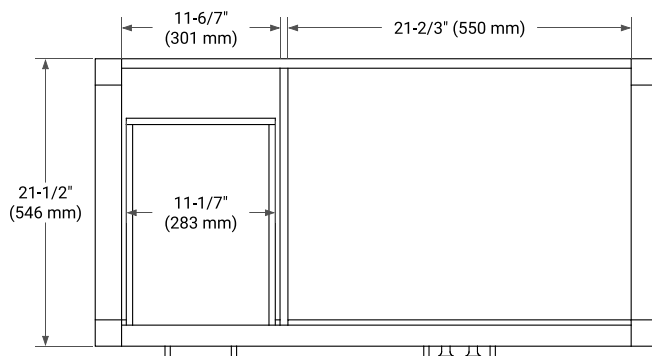

BRISTOL 42" RIGHT OFFSET CABINET

BASE CABINET DIMENSIONS

42" W x 21.5" D x 33.5" H

FEATURES

- Solid wood frame with engineered wood panels
- Dovetail drawers and joints
- Soft closing doors & drawers

HARDWARE FINISHES*

Brushed Nickel   Satin Brass   Matte Black   Polished Chrome

Hardware comes preinstalled with the illustrated option. Other finishes are available on our online store if you prefer a different one.

AVAILABLE COLORS

White   Grey

FRONT VIEW

SIDE VIEW

PLAN VIEW