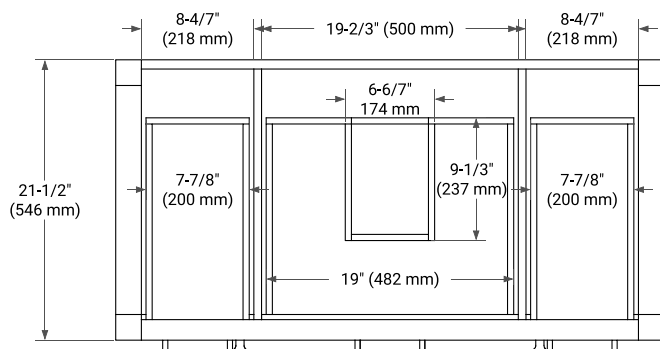

BRISTOL 42" SINGLE SINK BASE CABINET

ARIEL

BASE CABINET DIMENSIONS

42" W x 21.5" D x 33.5" H

FEATURES

- Solid wood frame with engineered wood panels
- Dovetail drawers and joints
- Soft closing doors & drawers

HARDWARE FINISHES*

Brushed Nickel   Satin Brass   Matte Black   Polished Chrome

Hardware comes preinstalled with the illustrated option. Other finishes are available on our online store if you prefer a different one.

AVAILABLE COLORS

White   Grey

PLAN VIEW