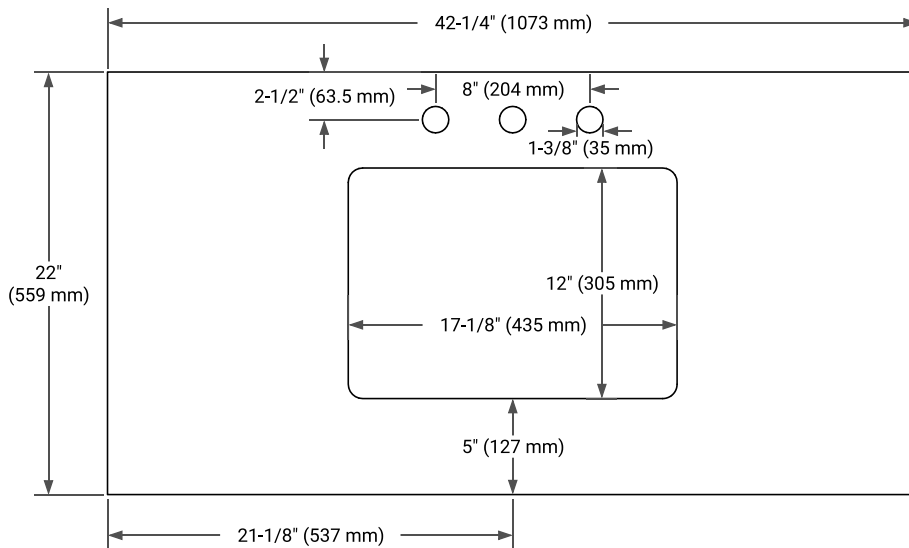

42" SINGLE RECTANGLE SINK COUNTERTOP WITH 1.5 IN. THICKNESS

ARIEL

OVERALL DIMENSIONS

42.25" W x 22" D x 1.5" H

COUNTERTOP OPTIONS

FEATURES

- Solid countertop with mitered edges & seams
- Undermount white rectangular sink
- Pre-drilled for 8" widespread faucet

INCLUDED

- Countertop
- Matching Backsplash
- Rectangle Sink

COUNTERTOP PLAN VIEW