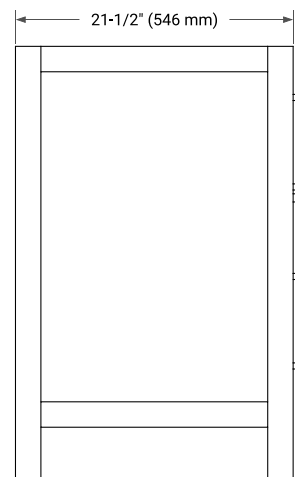

## BASE CABINET DIMENSIONS

42" W x 21.5" D x 33.5" H

## AVAILABLE COLORS

White    Grey

FRONT VIEW

SIDE VIEW

PLAN VIEW

## OVERALL DIMENSIONS

42.25" W x 22" D x 1.5" H