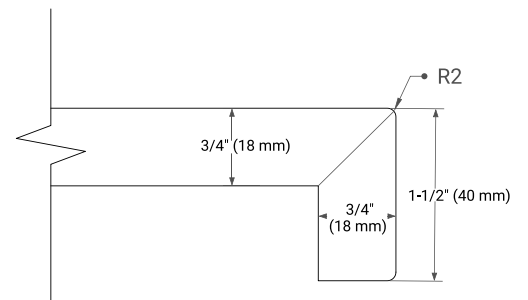

EDGE SIDE VIEW