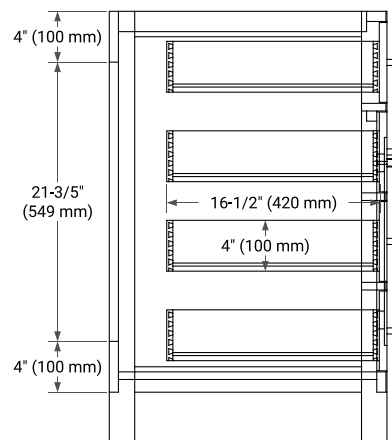

BRISTOL 42" SINGLE SINK BASE CABINET

ARIEL

BASE CABINET DIMENSIONS

42" W x 21.5" D x 33.5" H

FEATURES

- Solid wood frame with engineered wood panels
- Dovetail drawers and joints
- Soft closing doors & drawers

HARDWARE FINISHES*

Brushed Nickel   Satin Brass   Matte Black   Polished Chrome

Hardware comes preinstalled with the illustrated option. Other finishes are available on our online store if you prefer a different one.

AVAILABLE COLORS

White   Grey

PLAN VIEW