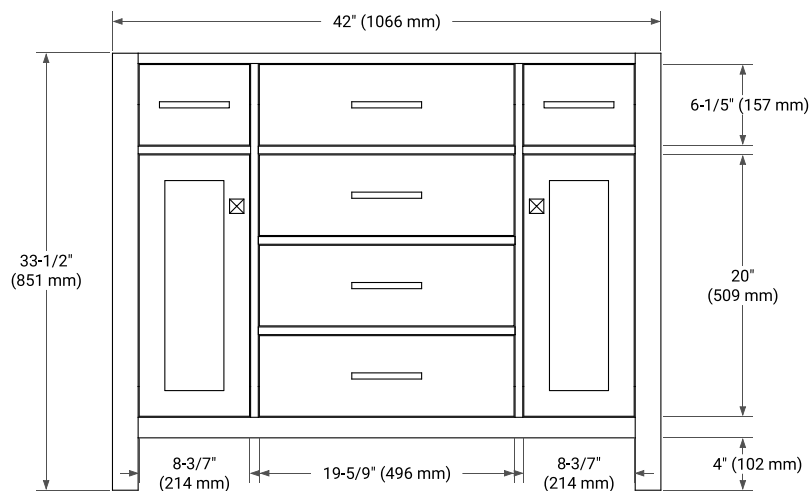

AVAILABLE COLORS

White   Grey

FRONT VIEW