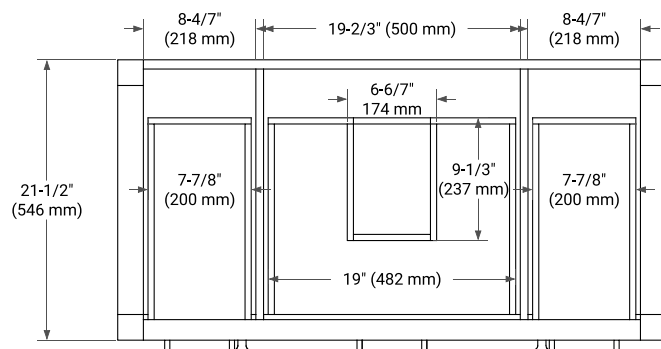

BRISTOL 42" SINGLE SINK BASE CABINET

ARIEL

BASE CABINET DIMENSIONS

42" W x 21.5" D x 33.5" H

FEATURES

- Solid wood frame with engineered wood panels
- Dovetail drawers and joints
- Soft closing doors & drawers

AVAILABLE COLORS

White Grey

FRONT VIEW

SIDE VIEW

PLAN VIEW

42" SINGLE OVAL SINK COUNTERTOP WITH 1.5 IN. THICKNESS

ARIEL

OVERALL DIMENSIONS

42.25" W x 22" D x 1.5" H

COUNTERTOP OPTIONS

Carrara White Quartz

FEATURES

- Solid countertop with mitered edges & seams
- Undermount white oval sink
- Pre-drilled for 8" widespread faucet

INCLUDED

- Countertop
- Matching Backsplash
- Oval Sink

COUNTERTOP PLAN VIEW

EDGE SIDE VIEW

THREE DIMENSIONAL COUNTERTOP VIEW