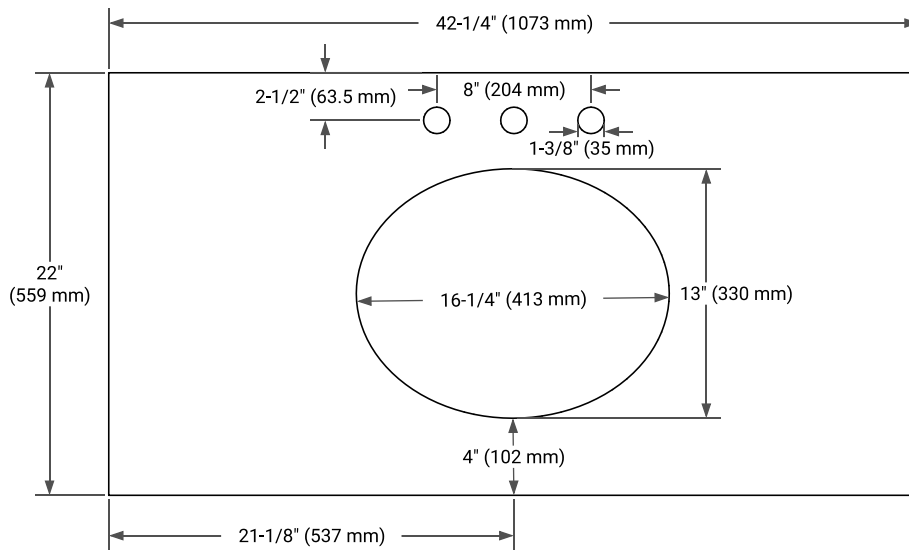

BRISTOL 42" SINGLE SINK BASE CABINET

ARIEL

BASE CABINET DIMENSIONS

42" W x 21.5" D x 33.5" H

FEATURES

- Solid wood frame with engineered wood panels
- Dovetail drawers and joints
- Soft closing doors & drawers

AVAILABLE COLORS

White Grey

FRONT VIEW

SIDE VIEW

PLAN VIEW

42" SINGLE OVAL SINK COUNTERTOP WITH 1.5 IN. THICKNESS

ARIEL

OVERALL DIMENSIONS

42.25" W x 22" D x 1.5" H

COUNTERTOP OPTIONS

Carrara White Quartz

FEATURES

- Solid countertop with mitered edges & seams
- Undermount white oval sink
- Pre-drilled for 8" widespread faucet

INCLUDED

- Countertop
- Matching Backsplash
- Oval Sink

COUNTERTOP PLAN VIEW

EDGE SIDE VIEW

THREE DIMENSIONAL COUNTERTOP VIEW