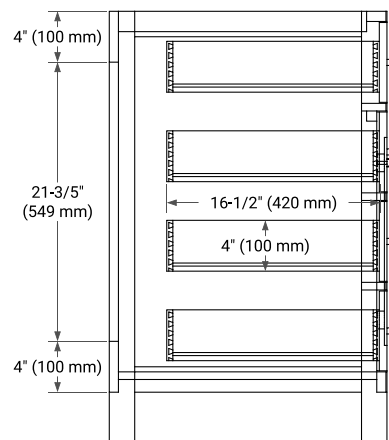

BRISTOL 42" SINGLE SINK BASE CABINET

ARIEL

BASE CABINET DIMENSIONS

42" W x 21.5" D x 33.5" H

FEATURES

- Solid wood frame with engineered wood panels
- Dovetail drawers and joints
- Soft closing doors & drawers

AVAILABLE COLORS

White Grey

FRONT VIEW

SIDE VIEW

PLAN VIEW

42" SINGLE OVAL SINK COUNTERTOP WITH 1.5 IN. THICKNESS

ARIEL

OVERALL DIMENSIONS

42.25" W x 22" D x 1.5" H

COUNTERTOP OPTIONS

Carrara White Quartz

FEATURES

- Solid countertop with mitered edges & seams
- Undermount white oval sink
- Pre-drilled for 8" widespread faucet

INCLUDED

- Countertop
- Matching Backsplash
- Oval Sink

COUNTERTOP PLAN VIEW

EDGE SIDE VIEW

THREE DIMENSIONAL COUNTERTOP VIEW