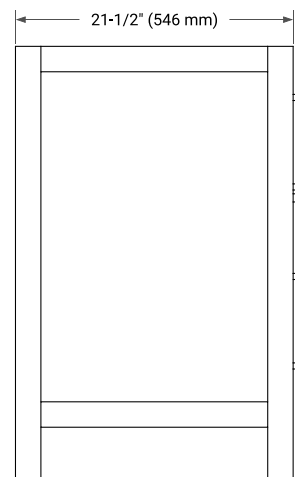

BRISTOL 42" SINGLE SINK BASE CABINET

ARIEL

BASE CABINET DIMENSIONS

42" W x 21.5" D x 33.5" H

FEATURES

- Solid wood frame with engineered wood panels
- Dovetail drawers and joints
- Soft closing doors & drawers

AVAILABLE COLORS

White Grey

FRONT VIEW

SIDE VIEW

PLAN VIEW

42" SINGLE OVAL SINK COUNTERTOP WITH 1.5 IN. THICKNESS

ARIEL

OVERALL DIMENSIONS

42.25" W x 22" D x 1.5" H

COUNTERTOP OPTIONS

Carrara White Quartz

FEATURES

- Solid countertop with mitered edges & seams
- Undermount white oval sink
- Pre-drilled for 8" widespread faucet

INCLUDED

- Countertop
- Matching Backsplash
- Oval Sink

COUNTERTOP PLAN VIEW

EDGE SIDE VIEW

THREE DIMENSIONAL COUNTERTOP VIEW