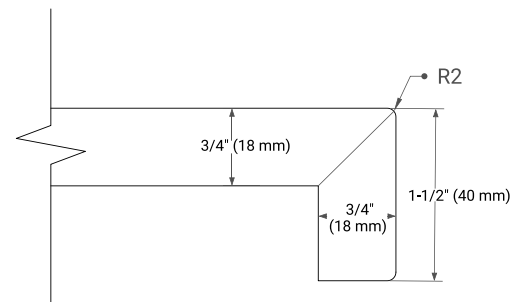

BRISTOL 42" SINGLE SINK BASE CABINET

ARIEL

BASE CABINET DIMENSIONS

42" W x 21.5" D x 33.5" H

FEATURES

- Solid wood frame with engineered wood panels
- Dovetail drawers and joints
- Soft closing doors & drawers

AVAILABLE COLORS

White Grey

FRONT VIEW

SIDE VIEW

PLAN VIEW

42" SINGLE OVAL SINK COUNTERTOP WITH 1.5 IN. THICKNESS

ARIEL

OVERALL DIMENSIONS

42.25" W x 22" D x 1.5" H

COUNTERTOP OPTIONS

Carrara White Quartz

FEATURES

- Solid countertop with mitered edges & seams
- Undermount white oval sink
- Pre-drilled for 8" widespread faucet

INCLUDED

- Countertop
- Matching Backsplash
- Oval Sink

COUNTERTOP PLAN VIEW

EDGE SIDE VIEW

THREE DIMENSIONAL COUNTERTOP VIEW