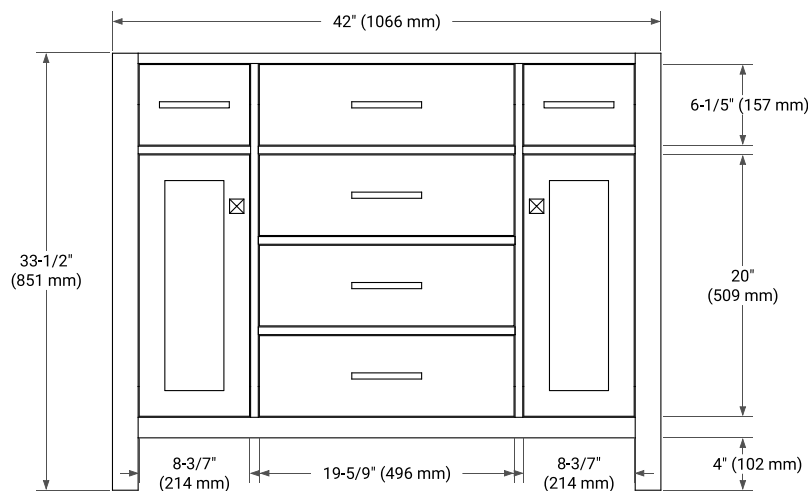

BRISTOL 42" SINGLE SINK BASE CABINET

ARIEL

BASE CABINET DIMENSIONS

42" W x 21.5" D x 33.5" H

FEATURES

- Solid wood frame with engineered wood panels
- Dovetail drawers and joints
- Soft closing doors & drawers

AVAILABLE COLORS

White Grey

FRONT VIEW

SIDE VIEW

PLAN VIEW

42" SINGLE OVAL SINK COUNTERTOP WITH 1.5 IN. THICKNESS

ARIEL

OVERALL DIMENSIONS

42.25" W x 22" D x 1.5" H

COUNTERTOP OPTIONS

Carrara White Quartz

FEATURES

- Solid countertop with mitered edges & seams
- Undermount white oval sink
- Pre-drilled for 8" widespread faucet

INCLUDED

- Countertop
- Matching Backsplash
- Oval Sink

COUNTERTOP PLAN VIEW

EDGE SIDE VIEW

THREE DIMENSIONAL COUNTERTOP VIEW