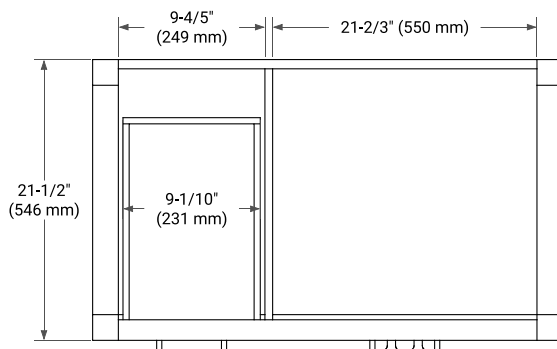

BRISTOL 36" RIGHT OFFSET CABINET

BASE CABINET DIMENSIONS

36" W x 21.5" D x 33.5" H

FEATURES

- Solid wood frame with engineered wood panels
- Dovetail drawers and joints
- Soft closing doors & drawers

HARDWARE FINISHES*

White Grey

FRONT VIEW

SIDE VIEW

PLAN VIEW

36" RIGHT RECTANGLE SINK COUNTERTOP WITH 1.5 IN. THICKNESS

ARIEL

OVERALL DIMENSIONS

36.25" W x 22" D x 1.5" H

COUNTERTOP OPTIONS

Carrara White Quartz

FEATURES

- Solid countertop with mitered edges & seams
- Undermount white rectangular sink
- Pre-drilled for 8" widespread faucet

INCLUDED

- Countertop
- Matching Backsplash
- Rectangle Sink

COUNTERTOP PLAN VIEW

EDGE SIDE VIEW

THREE DIMENSIONAL COUNTERTOP VIEW