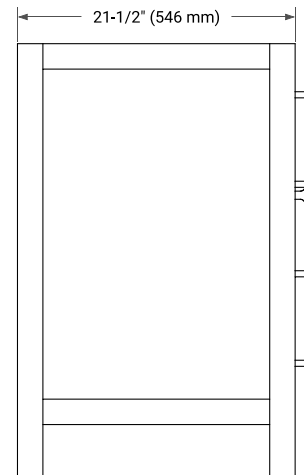

BRISTOL 36" RIGHT OFFSET CABINET

BASE CABINET DIMENSIONS

36" W x 21.5" D x 33.5" H

FEATURES

- Solid wood frame with engineered wood panels
- Dovetail drawers and joints
- Soft closing doors & drawers

HARDWARE FINISHES*

White Grey

FRONT VIEW

SIDE VIEW

PLAN VIEW

36" RIGHT RECTANGLE SINK COUNTERTOP WITH 1.5 IN. THICKNESS

ARIEL

OVERALL DIMENSIONS

36.25" W x 22" D x 1.5" H

COUNTERTOP OPTIONS

Carrara White Quartz

FEATURES

- Solid countertop with mitered edges & seams
- Undermount white rectangular sink
- Pre-drilled for 8" widespread faucet

INCLUDED

- Countertop
- Matching Backsplash
- Rectangle Sink

COUNTERTOP PLAN VIEW

EDGE SIDE VIEW

THREE DIMENSIONAL COUNTERTOP VIEW