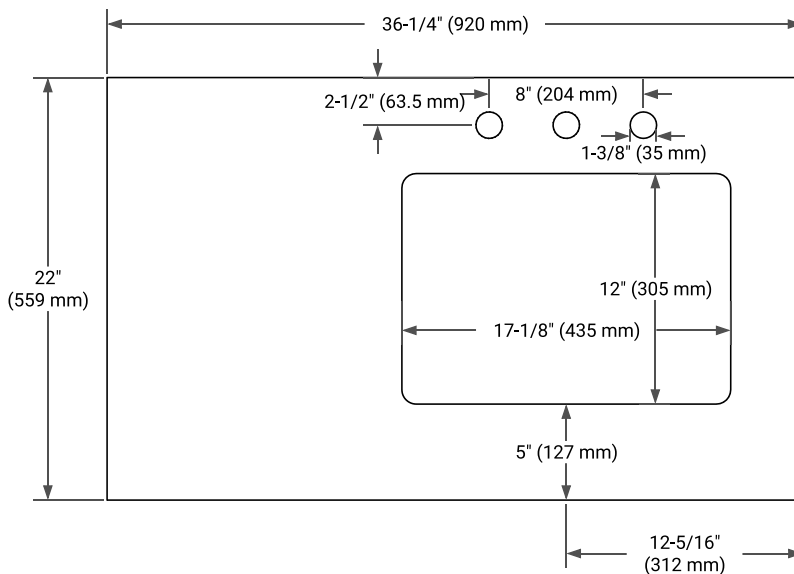

BRISTOL 36" RIGHT OFFSET CABINET

BASE CABINET DIMENSIONS

36" W x 21.5" D x 33.5" H

FEATURES

- Solid wood frame with engineered wood panels
- Dovetail drawers and joints
- Soft closing doors & drawers

HARDWARE FINISHES*

White Grey

FRONT VIEW

SIDE VIEW

PLAN VIEW

36" RIGHT RECTANGLE SINK COUNTERTOP WITH 1.5 IN. THICKNESS

ARIEL

OVERALL DIMENSIONS

36.25" W x 22" D x 1.5" H

COUNTERTOP OPTIONS

Carrara White Quartz

FEATURES

- Solid countertop with mitered edges & seams
- Undermount white rectangular sink
- Pre-drilled for 8" widespread faucet

INCLUDED

- Countertop
- Matching Backsplash
- Rectangle Sink

COUNTERTOP PLAN VIEW

EDGE SIDE VIEW

THREE DIMENSIONAL COUNTERTOP VIEW