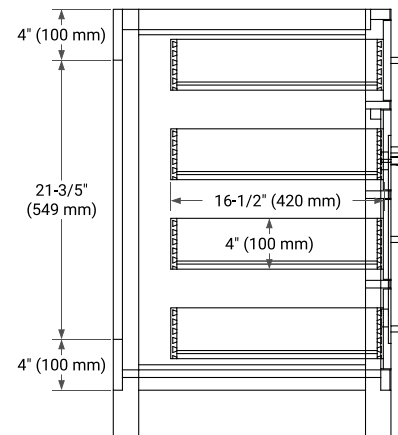

BRISTOL 36" RIGHT OFFSET CABINET

BASE CABINET DIMENSIONS

36" W x 21.5" D x 33.5" H

FEATURES

- Solid wood frame with engineered wood panels
- Dovetail drawers and joints
- Soft closing doors & drawers

HARDWARE FINISHES*

White Grey

FRONT VIEW

SIDE VIEW

PLAN VIEW

36" RIGHT RECTANGLE SINK COUNTERTOP WITH 1.5 IN. THICKNESS

ARIEL

OVERALL DIMENSIONS

36.25" W x 22" D x 1.5" H

COUNTERTOP OPTIONS

Carrara White Quartz

FEATURES

- Solid countertop with mitered edges & seams
- Undermount white rectangular sink
- Pre-drilled for 8" widespread faucet

INCLUDED

- Countertop
- Matching Backsplash
- Rectangle Sink

COUNTERTOP PLAN VIEW

EDGE SIDE VIEW

THREE DIMENSIONAL COUNTERTOP VIEW