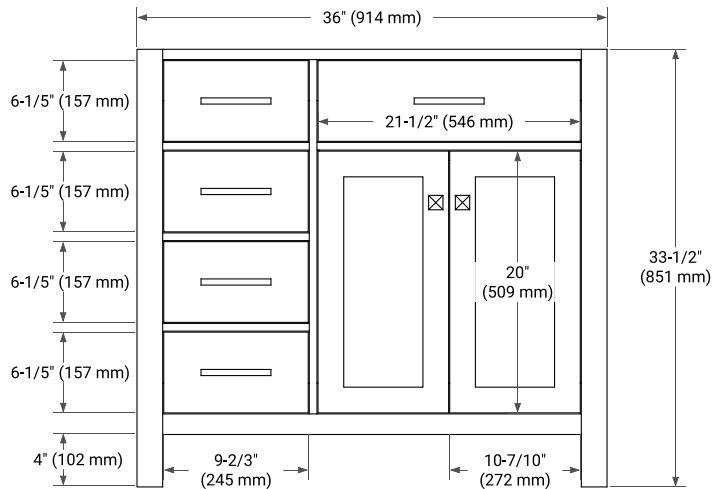

BRISTOL 36" RIGHT OFFSET CABINET

BASE CABINET DIMENSIONS

36" W x 21.5" D x 33.5" H

FEATURES

- Solid wood frame with engineered wood panels
- Dovetail drawers and joints
- Soft closing doors & drawers

HARDWARE FINISHES*

White Grey

FRONT VIEW

SIDE VIEW

PLAN VIEW

36" RIGHT RECTANGLE SINK COUNTERTOP WITH 1.5 IN. THICKNESS

ARIEL

OVERALL DIMENSIONS

36.25" W x 22" D x 1.5" H

COUNTERTOP PLAN VIEW

EDGE SIDE VIEW

THREE DIMENSIONAL COUNTERTOP VIEW