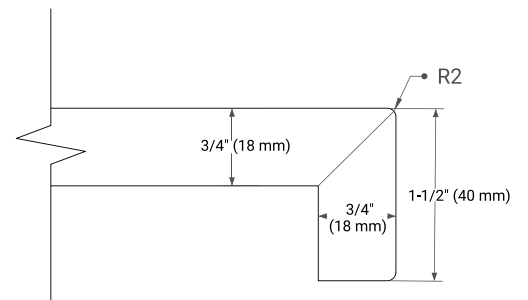

BRISTOL 36" RIGHT OFFSET CABINET

BASE CABINET DIMENSIONS

36" W x 21.5" D x 33.5" H

FEATURES

- Solid wood frame with engineered wood panels
- Dovetail drawers and joints
- Soft closing doors & drawers

HARDWARE FINISHES*

White Grey

FRONT VIEW

SIDE VIEW

PLAN VIEW

36" RIGHT RECTANGLE SINK COUNTERTOP WITH 1.5 IN. THICKNESS

ARIEL

OVERALL DIMENSIONS

36.25" W x 22" D x 1.5" H

COUNTERTOP OPTIONS

Carrara White Quartz

FEATURES

- Solid countertop with mitered edges & seams
- Undermount white rectangular sink
- Pre-drilled for 8" widespread faucet

INCLUDED

- Countertop
- Matching Backsplash
- Rectangle Sink

COUNTERTOP PLAN VIEW

EDGE SIDE VIEW

THREE DIMENSIONAL COUNTERTOP VIEW