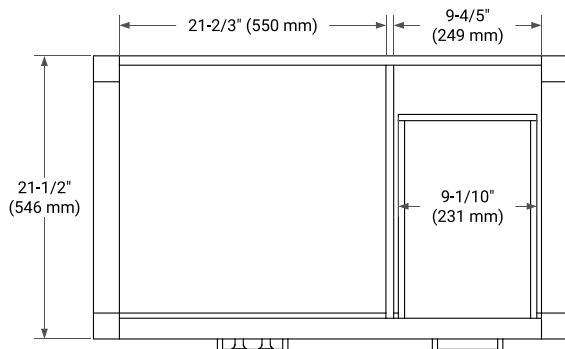

BRISTOL 36" LEFT OFFSET CABINET

BASE CABINET DIMENSIONS

36" W x 21.5" D x 33.5" H

FEATURES

- Solid wood frame with engineered wood panels
- Dovetail drawers and joints
- Soft closing doors & drawers

HARDWARE FINISHES*

White Grey

FRONT VIEW

SIDE VIEW

PLAN VIEW

36" LEFT RECTANGLE SINK COUNTERTOP WITH 1.5 IN. THICKNESS

ARIEL

OVERALL DIMENSIONS

36.25" W x 22" D x 1.5" H

COUNTERTOP PLAN VIEW

EDGE SIDE VIEW

THREE DIMENSIONAL COUNTERTOP VIEW