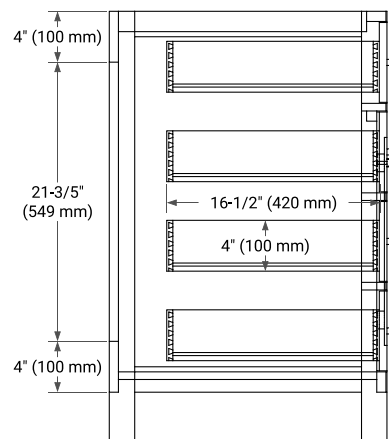

BRISTOL 36" LEFT OFFSET CABINET

BASE CABINET DIMENSIONS

36" W x 21.5" D x 33.5" H

FEATURES

- Solid wood frame with engineered wood panels
- Dovetail drawers and joints
- Soft closing doors & drawers

HARDWARE FINISHES*

White Grey

FRONT VIEW

SIDE VIEW

PLAN VIEW

36" LEFT RECTANGLE SINK COUNTERTOP WITH 1.5 IN. THICKNESS

ARIEL

OVERALL DIMENSIONS

36.25" W x 22" D x 1.5" H

COUNTERTOP OPTIONS

Carrara White Quartz

FEATURES

- Solid countertop with mitered edges & seams
- Undermount white rectangular sink
- Pre-drilled for 8" widespread faucet

INCLUDED

- Countertop
- Matching Backsplash
- Rectangle Sink

COUNTERTOP PLAN VIEW

EDGE SIDE VIEW

THREE DIMENSIONAL COUNTERTOP VIEW