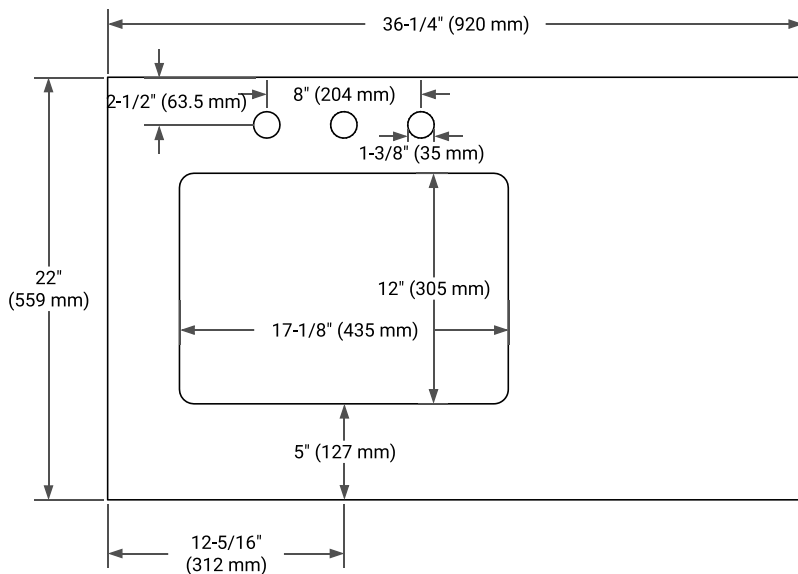

BRISTOL 36" LEFT OFFSET CABINET

BASE CABINET DIMENSIONS

36" W x 21.5" D x 33.5" H

FEATURES

- Solid wood frame with engineered wood panels
- Dovetail drawers and joints
- Soft closing doors & drawers

HARDWARE FINISHES*

White Grey

FRONT VIEW

SIDE VIEW

PLAN VIEW

36" LEFT RECTANGLE SINK COUNTERTOP WITH 1.5 IN. THICKNESS

ARIEL

OVERALL DIMENSIONS

36.25" W x 22" D x 1.5" H

COUNTERTOP OPTIONS

Carrara White Quartz

FEATURES

- Solid countertop with mitered edges & seams
- Undermount white rectangular sink
- Pre-drilled for 8" widespread faucet

INCLUDED

- Countertop
- Matching Backsplash
- Rectangle Sink

COUNTERTOP PLAN VIEW

EDGE SIDE VIEW

THREE DIMENSIONAL COUNTERTOP VIEW