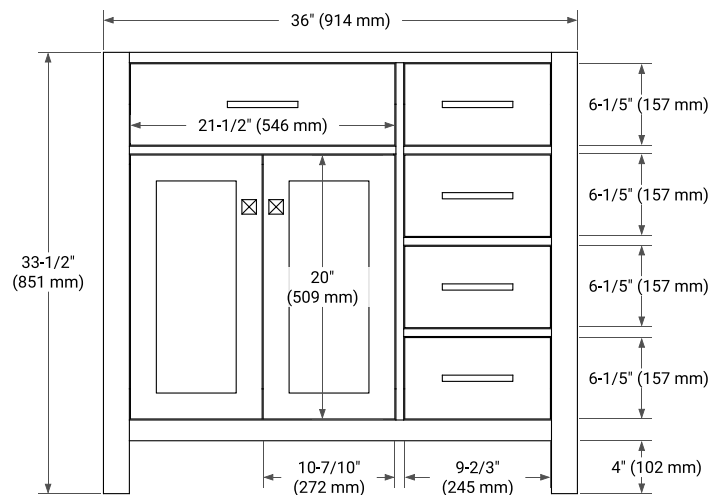

BRISTOL 36" LEFT OFFSET CABINET

BASE CABINET DIMENSIONS

36" W x 21.5" D x 33.5" H

FEATURES

- Solid wood frame with engineered wood panels
- Dovetail drawers and joints
- Soft closing doors & drawers

HARDWARE FINISHES*

White Grey

FRONT VIEW

SIDE VIEW

PLAN VIEW

36" LEFT RECTANGLE SINK COUNTERTOP WITH 1.5 IN. THICKNESS

ARIEL

OVERALL DIMENSIONS

36.25" W x 22" D x 1.5" H

COUNTERTOP OPTIONS

Carrara White Quartz

FEATURES

- Solid countertop with mitered edges & seams
- Undermount white rectangular sink
- Pre-drilled for 8" widespread faucet

INCLUDED

- Countertop
- Matching Backsplash
- Rectangle Sink

COUNTERTOP PLAN VIEW

EDGE SIDE VIEW

THREE DIMENSIONAL COUNTERTOP VIEW