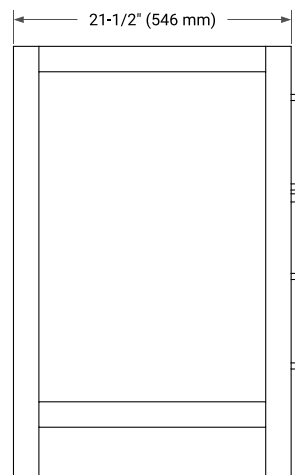

BRISTOL 36" LEFT OFFSET CABINET

BASE CABINET DIMENSIONS

36" W x 21.5" D x 33.5" H

FEATURES

- Solid wood frame with engineered wood panels
- Dovetail drawers and joints
- Soft closing doors & drawers

HARDWARE FINISHES*

White Grey

FRONT VIEW

SIDE VIEW

PLAN VIEW

36" LEFT RECTANGLE SINK COUNTERTOP WITH 1.5 IN. THICKNESS

ARIEL

OVERALL DIMENSIONS

36.25" W x 22" D x 1.5" H

COUNTERTOP OPTIONS

Carrara White Quartz

FEATURES

- Solid countertop with mitered edges & seams
- Undermount white rectangular sink
- Pre-drilled for 8" widespread faucet

INCLUDED

- Countertop
- Matching Backsplash
- Rectangle Sink

COUNTERTOP PLAN VIEW

EDGE SIDE VIEW

THREE DIMENSIONAL COUNTERTOP VIEW