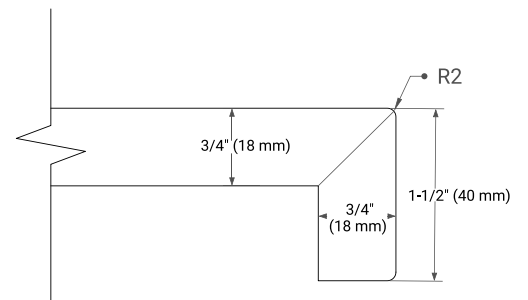

BRISTOL 36" LEFT OFFSET CABINET

BASE CABINET DIMENSIONS

36" W x 21.5" D x 33.5" H

FEATURES

- Solid wood frame with engineered wood panels
- Dovetail drawers and joints
- Soft closing doors & drawers

HARDWARE FINISHES*

White Grey

FRONT VIEW

SIDE VIEW

PLAN VIEW

36" LEFT RECTANGLE SINK COUNTERTOP WITH 1.5 IN. THICKNESS

ARIEL

OVERALL DIMENSIONS

36.25" W x 22" D x 1.5" H

COUNTERTOP OPTIONS

Carrara White Quartz

FEATURES

- Solid countertop with mitered edges & seams
- Undermount white rectangular sink
- Pre-drilled for 8" widespread faucet

INCLUDED

- Countertop
- Matching Backsplash
- Rectangle Sink

COUNTERTOP PLAN VIEW

EDGE SIDE VIEW

THREE DIMENSIONAL COUNTERTOP VIEW