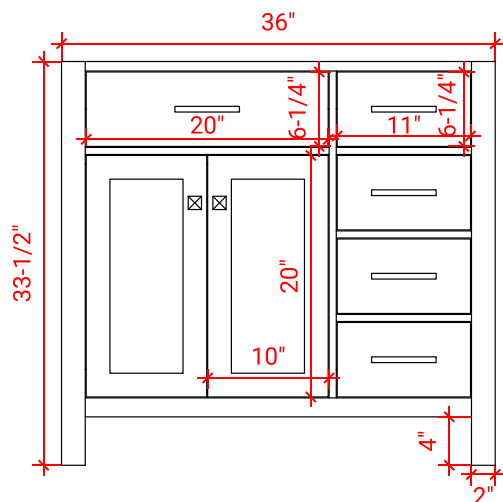

# BRISTOL 36" LEFT OFFSET CABINET

## BASE CABINET DIMENSIONS

36" W x 21.5" D x 33.5" H

## AVAILABLE COLORS

White    Grey

FRONT VIEW

SIDE VIEW

PLAN VIEW

**OVERALL DIMENSIONS**

36.25" W x 22" D x 1.5" H

**COUNTERTOP OPTIONS**