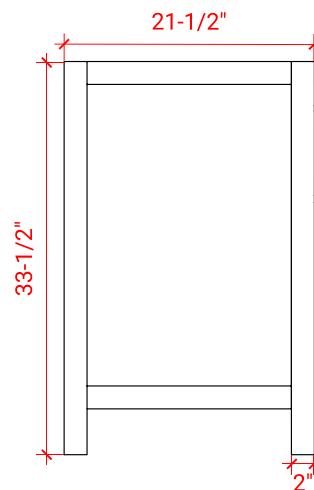

# BRISTOL 36" LEFT OFFSET CABINET

## BASE CABINET DIMENSIONS

36" W x 21.5" D x 33.5" H

## AVAILABLE COLORS

White    Grey

FRONT VIEW

SIDE VIEW

PLAN VIEW

**OVERALL DIMENSIONS**

36.25" W x 22" D x 1.5" H

**COUNTERTOP OPTIONS**

**COUNTERTOP PLAN VIEW**

**EDGE SIDE VIEW**

**THREE DIMENSIONAL COUNTERTOP VIEW**