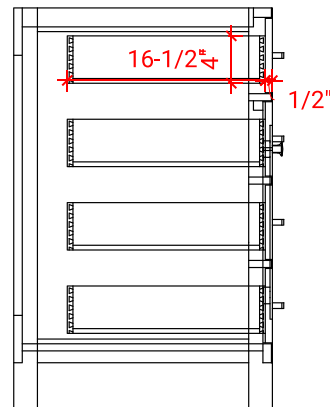

## BASE CABINET DIMENSIONS

36" W x 21.5" D x 33.5" H

## AVAILABLE COLORS

White    Grey

FRONT VIEW

SIDE VIEW

PLAN VIEW

**OVERALL DIMENSIONS**

36.25" W x 22" D x 1.5" H

**COUNTERTOP OPTIONS**

**COUNTERTOP PLAN VIEW**

**EDGE SIDE VIEW**

**THREE DIMENSIONAL COUNTERTOP VIEW**