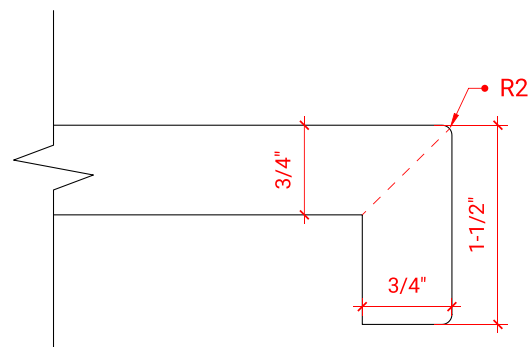

## BASE CABINET DIMENSIONS

36" W x 21.5" D x 33.5" H

## AVAILABLE COLORS

White    Grey

FRONT VIEW

SIDE VIEW

PLAN VIEW

**OVERALL DIMENSIONS**

36.25" W x 22" D x 1.5" H

**COUNTERTOP OPTIONS**

Carrara White Quartz  
CQ-036S-L-OVL-CT

**FEATURES**

- Solid countertop with mitered edges & seams
- Undermount white oval sink
- Pre-drilled for 8" widespread faucet

**INCLUDED**

- Countertop
- Matching Backsplash
- Oval Sink

**COUNTERTOP PLAN VIEW**

**EDGE SIDE VIEW**

**THREE DIMENSIONAL COUNTERTOP VIEW**