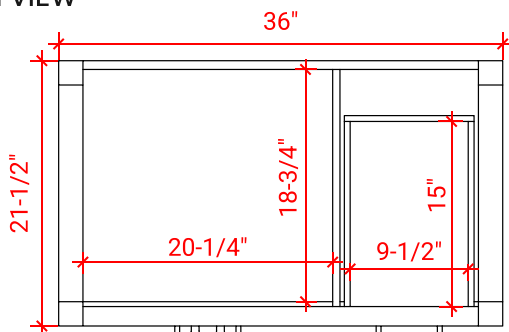

# BRISTOL 36" LEFT OFFSET CABINET

## BASE CABINET DIMENSIONS

36" W x 21.5" D x 33.5" H

## AVAILABLE COLORS

White    Grey

FRONT VIEW

SIDE VIEW

PLAN VIEW

**OVERALL DIMENSIONS**

36.25" W x 22" D x 1.5" H

**COUNTERTOP OPTIONS**

**COUNTERTOP PLAN VIEW**

**EDGE SIDE VIEW**

**THREE DIMENSIONAL COUNTERTOP VIEW**