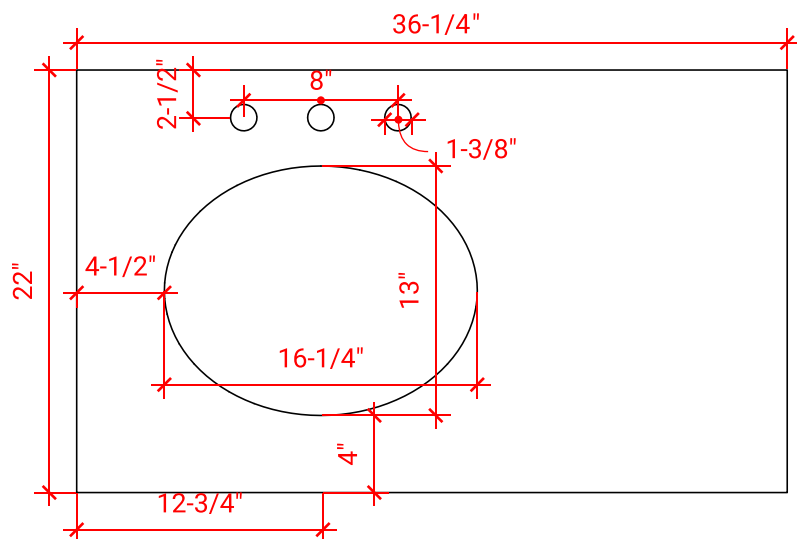

# BRISTOL 36" LEFT OFFSET CABINET

## BASE CABINET DIMENSIONS

36" W x 21.5" D x 33.5" H

## AVAILABLE COLORS

White    Grey

FRONT VIEW

SIDE VIEW

PLAN VIEW

**OVERALL DIMENSIONS**

36.25" W x 22" D x 1.5" H

**COUNTERTOP OPTIONS**

**COUNTERTOP PLAN VIEW**

**EDGE SIDE VIEW**

**THREE DIMENSIONAL COUNTERTOP VIEW**