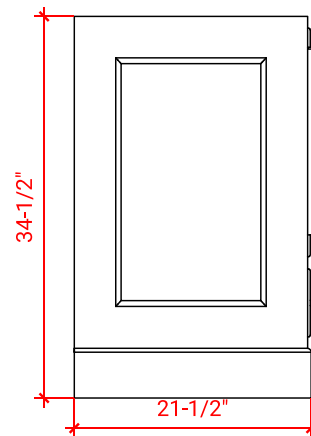

STAFFORD 54" SINGLE SINK BASE CABINET

ARIEL

M054S

BASE CABINET DIMENSIONS

54" W x 21.5" D x 34.5" H

FEATURES

- Solid wood frame & plywood panels
- Dovetail drawers and joints
- Soft closing doors & drawers

HARDWARE FINISHES

Brushed Nickel Satin Brass Matte Black Polished Chrome

AVAILABLE COLORS

White Grey Midnight Blue

FRONT VIEW

SIDE VIEW

PLAN VIEW

54" SINGLE RECTANGLE SINK COUNTERTOP WITH 1.5 IN. THICKNESS

ARIEL

OVERALL DIMENSIONS

54.25" W x 22" D x 1.5" H

COUNTERTOP OPTIONS

Carrara White Quartz
CQ-054S-REC-CT

FEATURES

- Solid countertop with mitered edges & seams
- Undermount white rectangular sink
- Pre-drilled for 8" widespread faucet

INCLUDED

- Countertop
- Matching Backsplash
- Rectangle Sink

COUNTERTOP PLAN VIEW

EDGE SIDE VIEW

THREE DIMENSIONAL COUNTERTOP VIEW