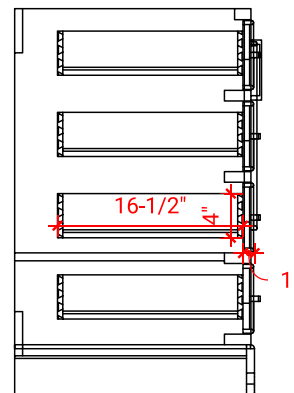

STAFFORD 54" SINGLE SINK BASE CABINET

ARIEL

M054S

BASE CABINET DIMENSIONS

54" W x 21.5" D x 34.5" H

FEATURES

- Solid wood frame & plywood panels
- Dovetail drawers and joints
- Soft closing doors & drawers

HARDWARE FINISHES

Brushed Nickel Satin Brass Matte Black Polished Chrome

AVAILABLE COLORS

White Grey Midnight Blue

FRONT VIEW

SIDE VIEW

PLAN VIEW

54" SINGLE RECTANGLE SINK COUNTERTOP WITH 1.5 IN. THICKNESS

ARIEL

OVERALL DIMENSIONS

54.25" W x 22" D x 1.5" H

COUNTERTOP OPTIONS

Carrara White Quartz
CQ-054S-REC-CT

FEATURES

- Solid countertop with mitered edges & seams
- Undermount white rectangular sink
- Pre-drilled for 8" widespread faucet

INCLUDED

- Countertop
- Matching Backsplash
- Rectangle Sink

COUNTERTOP PLAN VIEW

EDGE SIDE VIEW

THREE DIMENSIONAL COUNTERTOP VIEW