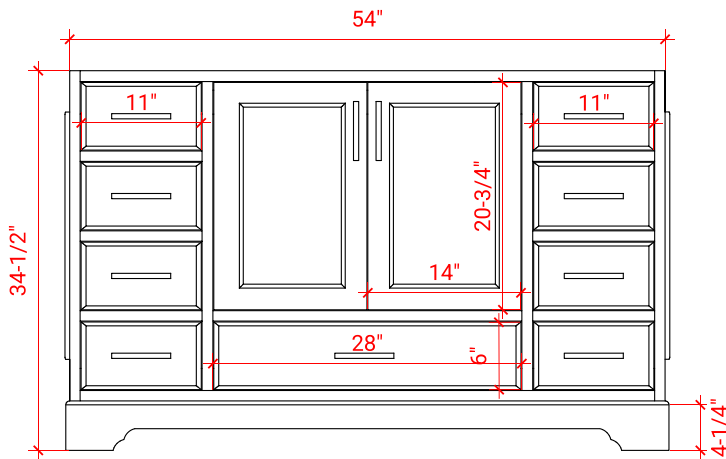

STAFFORD 54" SINGLE SINK BASE CABINET

ARIEL

M054S

BASE CABINET DIMENSIONS

54" W x 21.5" D x 34.5" H

FEATURES

- Solid wood frame & plywood panels
- Dovetail drawers and joints
- Soft closing doors & drawers

HARDWARE FINISHES

Brushed Nickel Satin Brass Matte Black Polished Chrome

AVAILABLE COLORS

White Grey Midnight Blue

FRONT VIEW

SIDE VIEW

PLAN VIEW

54" SINGLE RECTANGLE SINK COUNTERTOP WITH 1.5 IN. THICKNESS

ARIEL

OVERALL DIMENSIONS

54.25" W x 22" D x 1.5" H

COUNTERTOP OPTIONS

Carrara White Quartz
CQ-054S-REC-CT

FEATURES

- Solid countertop with mitered edges & seams
- Undermount white rectangular sink
- Pre-drilled for 8" widespread faucet

INCLUDED

- Countertop
- Matching Backsplash
- Rectangle Sink

COUNTERTOP PLAN VIEW

EDGE SIDE VIEW

THREE DIMENSIONAL COUNTERTOP VIEW