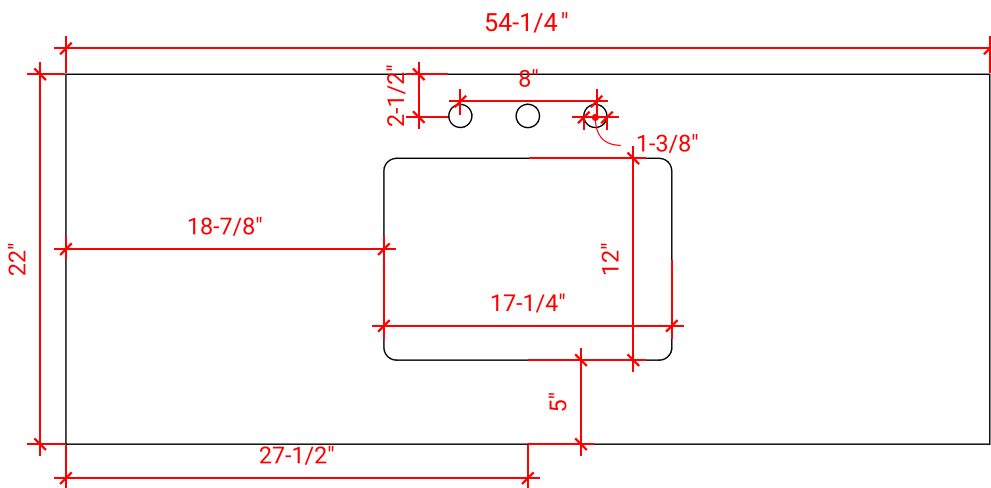

STAFFORD 54" SINGLE SINK BASE CABINET

ARIEL

M054S

BASE CABINET DIMENSIONS

54" W x 21.5" D x 34.5" H

FEATURES

- Solid wood frame & plywood panels
- Dovetail drawers and joints
- Soft closing doors & drawers

HARDWARE FINISHES

OVERALL DIMENSIONS

54.25" W x 22" D x 1.5" H

COUNTERTOP OPTIONS

Carrara White Quartz
CQ-054S-REC-CT

FEATURES

- Solid countertop with mitered edges & seams
- Undermount white rectangular sink
- Pre-drilled for 8" widespread faucet

INCLUDED

- Countertop
- Matching Backsplash
- Rectangle Sink

COUNTERTOP PLAN VIEW

EDGE SIDE VIEW

THREE DIMENSIONAL COUNTERTOP VIEW