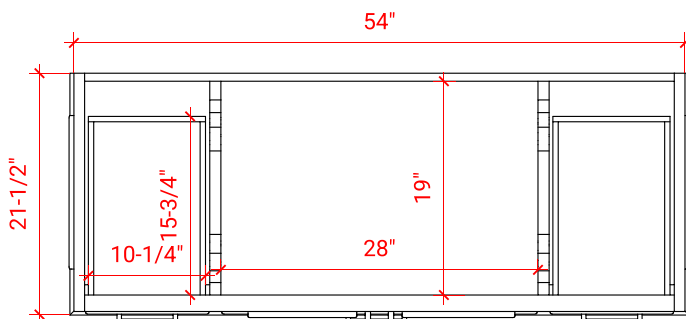

STAFFORD 54" SINGLE SINK BASE CABINET

ARIEL

M054S

BASE CABINET DIMENSIONS

54" W x 21.5" D x 34.5" H

FEATURES

- Solid wood frame & plywood panels
- Dovetail drawers and joints
- Soft closing doors & drawers

HARDWARE FINISHES

Brushed Nickel Satin Brass Matte Black Polished Chrome

AVAILABLE COLORS

White Grey Midnight Blue

FRONT VIEW

SIDE VIEW

PLAN VIEW

54" SINGLE RECTANGLE SINK COUNTERTOP WITH 1.5 IN. THICKNESS

ARIEL

OVERALL DIMENSIONS

54.25" W x 22" D x 1.5" H

COUNTERTOP OPTIONS

Carrara White Quartz
CQ-054S-REC-CT

FEATURES

- Solid countertop with mitered edges & seams
- Undermount white rectangular sink
- Pre-drilled for 8" widespread faucet

INCLUDED

- Countertop
- Matching Backsplash
- Rectangle Sink

COUNTERTOP PLAN VIEW

EDGE SIDE VIEW

THREE DIMENSIONAL COUNTERTOP VIEW