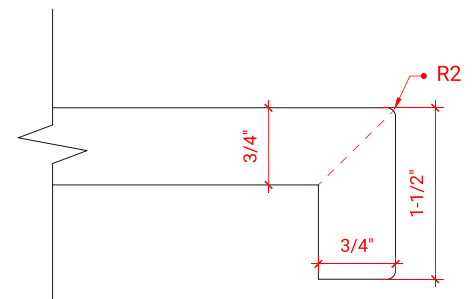

STAFFORD 54" SINGLE SINK BASE CABINET

ARIEL

M054S

BASE CABINET DIMENSIONS

54" W x 21.5" D x 34.5" H

FEATURES

- Solid wood frame & plywood panels
- Dovetail drawers and joints
- Soft closing doors & drawers

HARDWARE FINISHES

OVERALL DIMENSIONS

54.25" W x 22" D x 1.5" H

COUNTERTOP OPTIONS

Carrara White Quartz
CQ-054S-REC-CT

FEATURES

- Solid countertop with mitered edges & seams
- Undermount white rectangular sink
- Pre-drilled for 8" widespread faucet

INCLUDED

- Countertop
- Matching Backsplash
- Rectangle Sink

COUNTERTOP PLAN VIEW

EDGE SIDE VIEW

THREE DIMENSIONAL COUNTERTOP VIEW