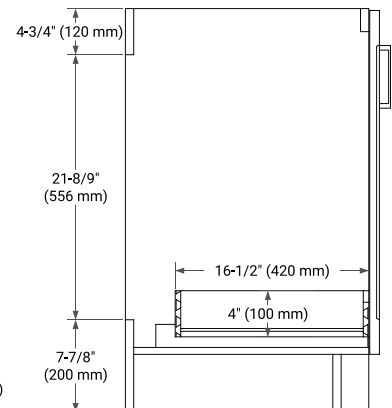

TAYLOR 72" DOUBLE SINK BASE CABINET

BASE CABINET DIMENSIONS

72" W x 21.6" D x 34.5" H

FEATURES

- Solid wood frame & plywood panels
- Dovetail drawers and joints
- Soft closing doors & drawers

HARDWARE FINISHES*

White Grey Midnight Blue

FRONT VIEW

SIDE VIEW

PLAN VIEW

72" DOUBLE RECTANGLE SINK COUNTERTOP WITH 1.5 IN. THICKNESS

ARIEL

OVERALL DIMENSIONS

72.25" W x 22" D x 1.5" H

COUNTERTOP PLAN VIEW

EDGE SIDE VIEW

THREE DIMENSIONAL COUNTERTOP VIEW