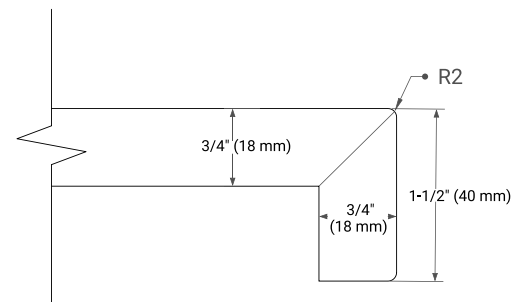

White Grey Midnight Blue

FRONT VIEW

SIDE VIEW

PLAN VIEW

72" DOUBLE RECTANGLE SINK COUNTERTOP WITH 1.5 IN. THICKNESS

ARIEL

OVERALL DIMENSIONS

72.25" W x 22" D x 1.5" H

COUNTERTOP OPTIONS

Carrara White Quartz

FEATURES

- Solid countertop with mitered edges & seams
- Undermount white rectangular sink
- Pre-drilled for 8" widespread faucet

INCLUDED

- Countertop
- Matching Backsplash
- Rectangle Sinks

COUNTERTOP PLAN VIEW

EDGE SIDE VIEW

THREE DIMENSIONAL COUNTERTOP VIEW