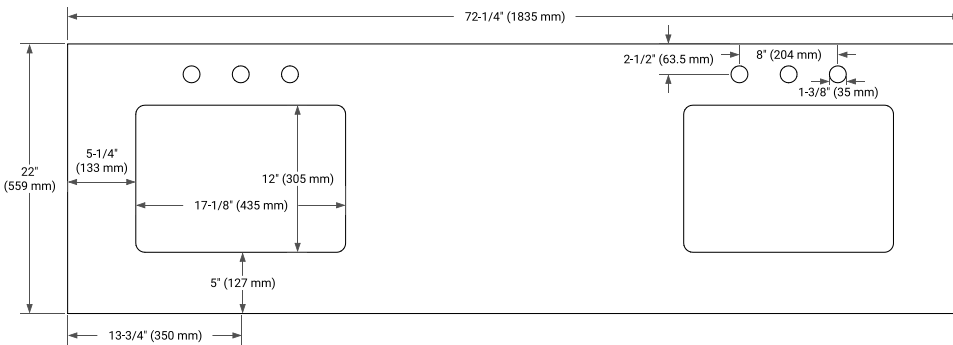

White Grey Midnight Blue

FRONT VIEW

SIDE VIEW

PLAN VIEW

72" DOUBLE RECTANGLE SINK COUNTERTOP WITH 1.5 IN. THICKNESS

ARIEL

OVERALL DIMENSIONS

72.25" W x 22" D x 1.5" H

COUNTERTOP OPTIONS

Carrara White Quartz

FEATURES

- Solid countertop with mitered edges & seams
- Undermount white rectangular sink
- Pre-drilled for 8" widespread faucet

INCLUDED

- Countertop
- Matching Backsplash
- Rectangle Sinks

COUNTERTOP PLAN VIEW

EDGE SIDE VIEW

THREE DIMENSIONAL COUNTERTOP VIEW