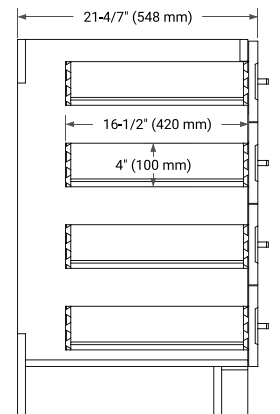

TAYLOR 72" DOUBLE SINK BASE CABINET

BASE CABINET DIMENSIONS

72" W x 21.6" D x 34.5" H

FEATURES

- Solid wood frame & plywood panels
- Dovetail drawers and joints
- Soft closing doors & drawers

HARDWARE FINISHES*

White Grey Midnight Blue

FRONT VIEW

SIDE VIEW

PLAN VIEW

72" DOUBLE RECTANGLE SINK COUNTERTOP WITH 1.5 IN. THICKNESS

ARIEL

OVERALL DIMENSIONS

72.25" W x 22" D x 1.5" H

COUNTERTOP PLAN VIEW

EDGE SIDE VIEW

THREE DIMENSIONAL COUNTERTOP VIEW