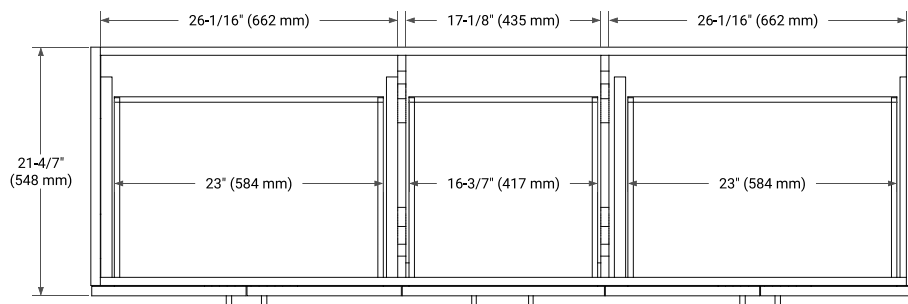

TAYLOR 72" DOUBLE SINK BASE CABINET

BASE CABINET DIMENSIONS

72" W x 21.6" D x 34.5" H

FEATURES

- Solid wood frame & plywood panels
- Dovetail drawers and joints
- Soft closing doors & drawers

HARDWARE FINISHES*

White Grey Midnight Blue

FRONT VIEW

SIDE VIEW

PLAN VIEW

72" DOUBLE RECTANGLE SINK COUNTERTOP WITH 1.5 IN. THICKNESS

ARIEL

OVERALL DIMENSIONS

72.25" W x 22" D x 1.5" H

COUNTERTOP OPTIONS

Carrara White Quartz

FEATURES

- Solid countertop with mitered edges & seams
- Undermount white rectangular sink
- Pre-drilled for 8" widespread faucet

INCLUDED

- Countertop
- Matching Backsplash
- Rectangle Sinks

COUNTERTOP PLAN VIEW

EDGE SIDE VIEW

THREE DIMENSIONAL COUNTERTOP VIEW