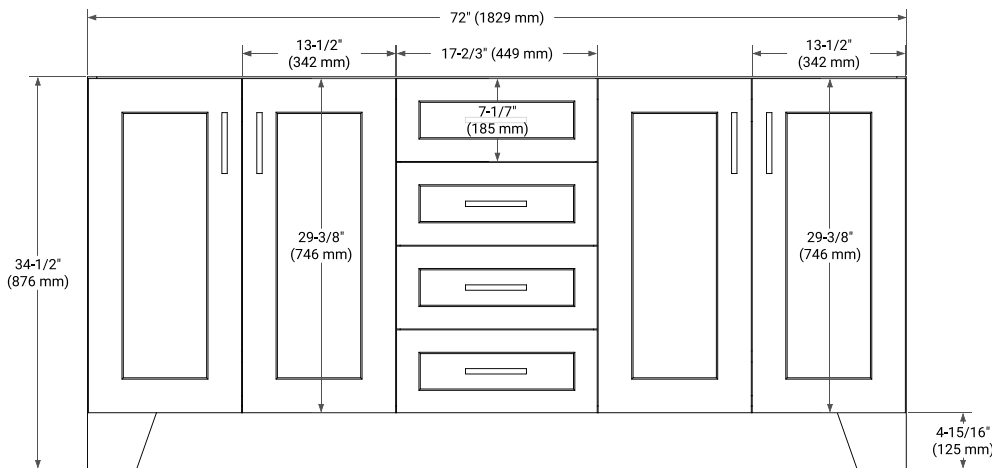

TAYLOR 72" DOUBLE SINK BASE CABINET

BASE CABINET DIMENSIONS

72" W x 21.6" D x 34.5" H

FEATURES

- Solid wood frame & plywood panels
- Dovetail drawers and joints
- Soft closing doors & drawers

HARDWARE FINISHES*

White Grey Midnight Blue

FRONT VIEW

SIDE VIEW

PLAN VIEW

72" DOUBLE RECTANGLE SINK COUNTERTOP WITH 1.5 IN. THICKNESS

ARIEL

OVERALL DIMENSIONS

72.25" W x 22" D x 1.5" H

COUNTERTOP OPTIONS

Carrara White Quartz

FEATURES

- Solid countertop with mitered edges & seams
- Undermount white rectangular sink
- Pre-drilled for 8" widespread faucet

INCLUDED

- Countertop
- Matching Backsplash
- Rectangle Sinks

COUNTERTOP PLAN VIEW

EDGE SIDE VIEW

THREE DIMENSIONAL COUNTERTOP VIEW