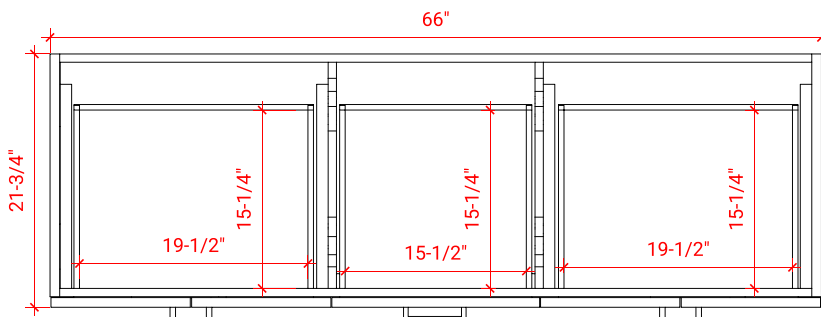

TAYLOR 66" DOUBLE SINK BASE CABINET

ARIEL

Q066D

BASE CABINET DIMENSIONS

66" W x 21.6" D x 34.5" H

FEATURES

- Solid wood frame & plywood panels
- Dovetail drawers and joints
- Soft closing doors & drawers

HARDWARE FINISHES

Brushed Nickel   Satin Brass   Matte Black   Polished Chrome

AVAILABLE COLORS

White   Grey   Midnight Blue

PLAN VIEW