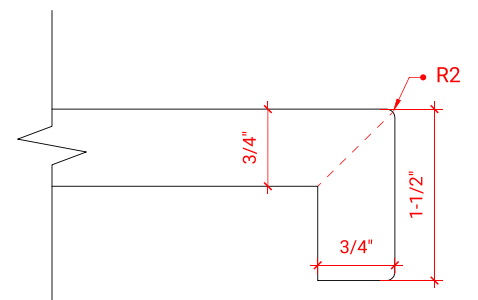

EDGE SIDE VIEW