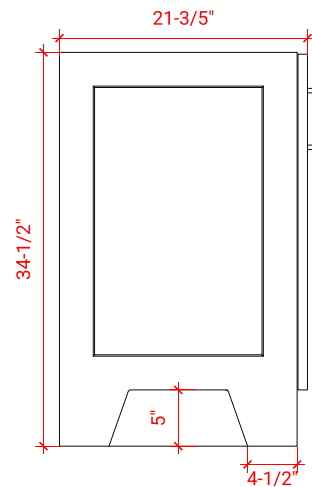

TAYLOR 66" DOUBLE SINK BASE CABINET

ARIEL

Q066D

BASE CABINET DIMENSIONS

66" W x 21.6" D x 34.5" H

FEATURES

- Solid wood frame & plywood panels
- Dovetail drawers and joints
- Soft closing doors & drawers

HARDWARE FINISHES

Brushed Nickel   Satin Brass   Matte Black   Polished Chrome

AVAILABLE COLORS

White   Grey   Midnight Blue

SIDE VIEW