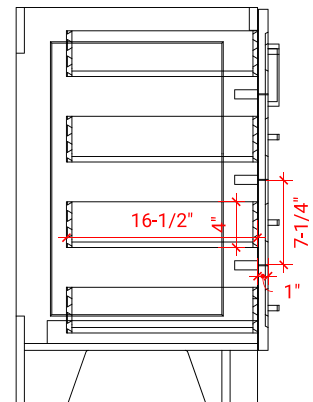

## BASE CABINET DIMENSIONS

66" W x 21.6" D x 34.5" H

# 66" DOUBLE RECTANGLE SINK COUNTERTOP WITH 1.5 IN. THICKNESS

## OVERALL DIMENSIONS

66.25" W x 22" D x 1.5" H