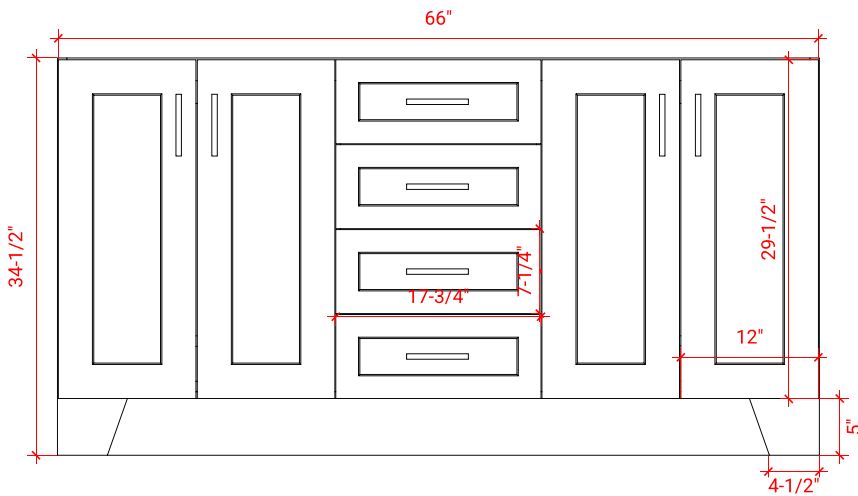

AVAILABLE COLORS

White   Grey   Midnight Blue

FRONT VIEW