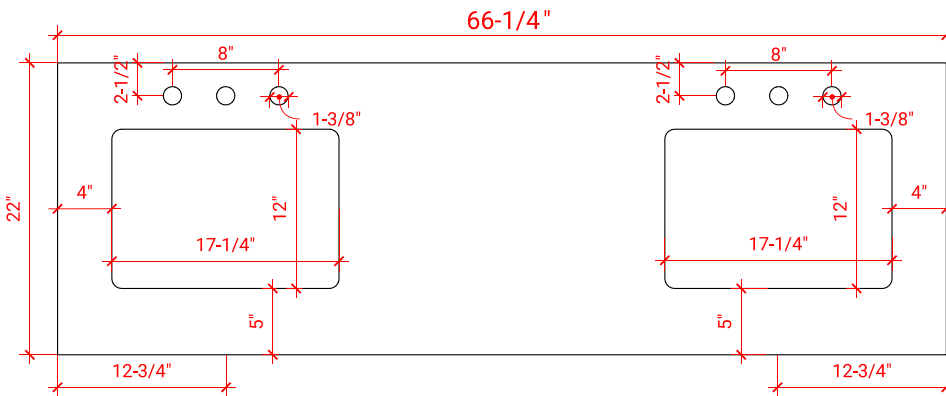

66" DOUBLE RECTANGLE SINK COUNTERTOP WITH 1.5 IN. THICKNESS

ARIEL

OVERALL DIMENSIONS

66.25" W x 22" D x 1.5" H

COUNTERTOP OPTIONS

Carrara White Quartz
CQ-066D-REC-CT

FEATURES

- Solid countertop with mitered edges & seams
- Undermount white rectangular sink
- Pre-drilled for 8" widespread faucet

INCLUDED

- Countertop
- Matching Backsplash
- Rectangle Sinks

COUNTERTOP PLAN VIEW