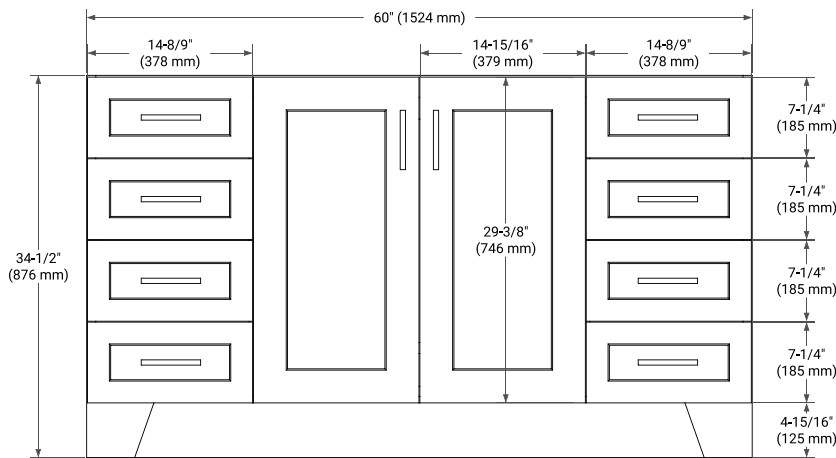

TAYLOR 60" SINGLE SINK BASE CABINET

BASE CABINET DIMENSIONS

60" W x 21.6" D x 34.5" H

FEATURES

- Solid wood frame & plywood panels
- Dovetail drawers and joints
- Soft closing doors & drawers

HARDWARE FINISHES*

White Grey Midnight Blue

FRONT VIEW

SIDE VIEW

PLAN VIEW

60" SINGLE RECTANGLE SINK COUNTERTOP WITH 1.5 IN. THICKNESS

ARIEL

OVERALL DIMENSIONS

60.25" W x 22" D x 1.5" H

COUNTERTOP OPTIONS

Carrara White Quartz

FEATURES

- Solid countertop with mitered edges & seams
- Undermount white rectangular sink
- Pre-drilled for 8" widespread faucet

INCLUDED

- Countertop
- Matching Backsplash
- Rectangle Sink

COUNTERTOP PLAN VIEW

EDGE SIDE VIEW

THREE DIMENSIONAL COUNTERTOP VIEW