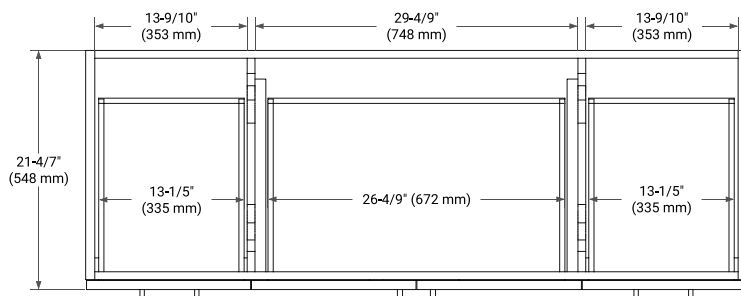

TAYLOR 60" SINGLE SINK BASE CABINET

BASE CABINET DIMENSIONS

60" W x 21.6" D x 34.5" H

FEATURES

- Solid wood frame & plywood panels
- Dovetail drawers and joints
- Soft closing doors & drawers

HARDWARE FINISHES*

White Grey Midnight Blue

FRONT VIEW

SIDE VIEW

PLAN VIEW

60" SINGLE RECTANGLE SINK COUNTERTOP WITH 1.5 IN. THICKNESS

ARIEL

OVERALL DIMENSIONS

60.25" W x 22" D x 1.5" H

COUNTERTOP OPTIONS

Carrara White Quartz

FEATURES

- Solid countertop with mitered edges & seams
- Undermount white rectangular sink
- Pre-drilled for 8" widespread faucet

INCLUDED

- Countertop
- Matching Backsplash
- Rectangle Sink

COUNTERTOP PLAN VIEW

EDGE SIDE VIEW

THREE DIMENSIONAL COUNTERTOP VIEW