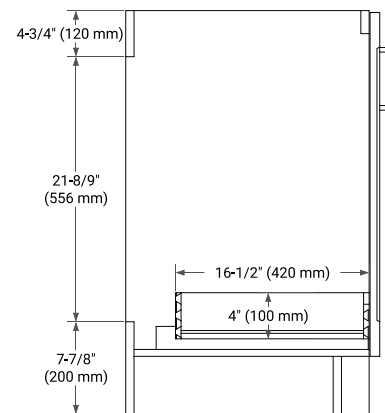

TAYLOR 60" SINGLE SINK BASE CABINET

BASE CABINET DIMENSIONS

60" W x 21.6" D x 34.5" H

FEATURES

- Solid wood frame & plywood panels
- Dovetail drawers and joints
- Soft closing doors & drawers

HARDWARE FINISHES*

White Grey Midnight Blue

FRONT VIEW

SIDE VIEW

PLAN VIEW

60" SINGLE RECTANGLE SINK COUNTERTOP WITH 1.5 IN. THICKNESS

ARIEL

OVERALL DIMENSIONS

60.25" W x 22" D x 1.5" H

COUNTERTOP PLAN VIEW

EDGE SIDE VIEW

THREE DIMENSIONAL COUNTERTOP VIEW