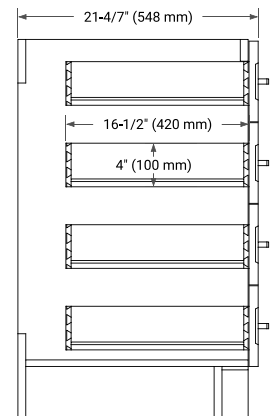

TAYLOR 60" SINGLE SINK BASE CABINET

BASE CABINET DIMENSIONS

60" W x 21.6" D x 34.5" H

FEATURES

- Solid wood frame & plywood panels
- Dovetail drawers and joints
- Soft closing doors & drawers

HARDWARE FINISHES*

White Grey Midnight Blue

FRONT VIEW

SIDE VIEW

PLAN VIEW

60" SINGLE RECTANGLE SINK COUNTERTOP WITH 1.5 IN. THICKNESS

ARIEL

OVERALL DIMENSIONS

60.25" W x 22" D x 1.5" H

COUNTERTOP PLAN VIEW

EDGE SIDE VIEW

THREE DIMENSIONAL COUNTERTOP VIEW