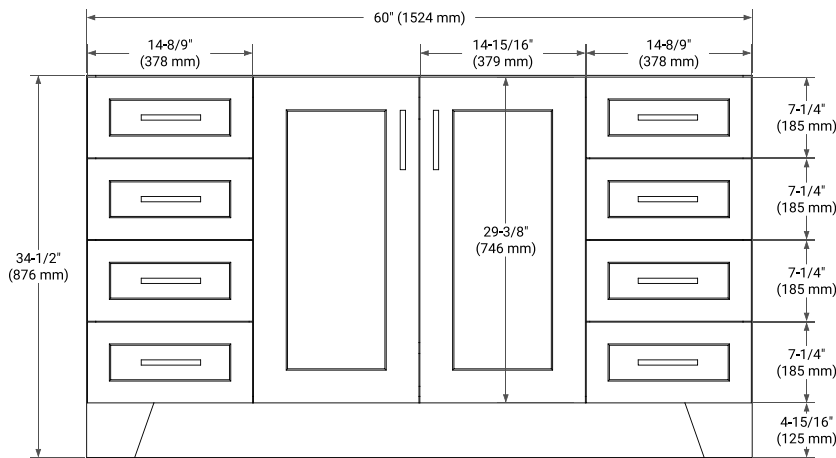

TAYLOR 60" SINGLE SINK BASE CABINET

ARIEL

BASE CABINET DIMENSIONS

60" W x 21.6" D x 34.5" H

FEATURES

- Solid wood frame & plywood panels
- Dovetail drawers and joints
- Soft closing doors & drawers

HARDWARE FINISHES*

Brushed Nickel   Satin Brass   Matte Black   Polished Chrome

Hardware comes preinstalled with the illustrated option. Other finishes are available on our online store if you prefer a different one.

AVAILABLE COLORS

White   Grey   Midnight Blue

FRONT VIEW

SIDE VIEW

PLAN VIEW