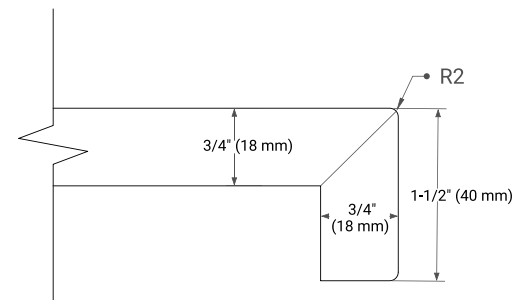

## SIDE VIEW

## PLAN VIEW

**OVERALL DIMENSIONS**

60.25" W x 22" D x 1.5" H

**COUNTERTOP OPTIONS**

Carrara White Quartz

**FEATURES**

- Solid countertop with mitered edges & seams
- Undermount white oval sink
- Pre-drilled for 8" widespread faucet

**INCLUDED**

- Countertop
- Matching Backsplash
- Oval Sink

**COUNTERTOP PLAN VIEW**

**EDGE SIDE VIEW**

**THREE DIMENSIONAL COUNTERTOP VIEW**