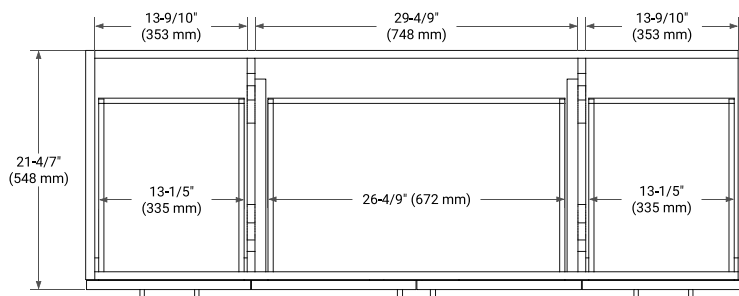

## BASE CABINET DIMENSIONS

60" W x 21.6" D x 34.5" H

## FRONT VIEW

## SIDE VIEW

## PLAN VIEW

**OVERALL DIMENSIONS**

60.25" W x 22" D x 1.5" H

**COUNTERTOP OPTIONS**

Carrara White Quartz

**FEATURES**

- Solid countertop with mitered edges & seams
- Undermount white oval sink
- Pre-drilled for 8" widespread faucet