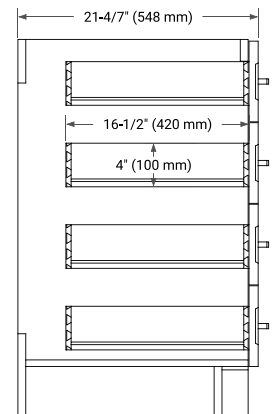

## BASE CABINET DIMENSIONS

60" W x 21.6" D x 34.5" H

## FRONT VIEW

## SIDE VIEW

## PLAN VIEW

**OVERALL DIMENSIONS**

60.25" W x 22" D x 1.5" H

**COUNTERTOP OPTIONS**

Carrara White Quartz

**FEATURES**

- Solid countertop with mitered edges & seams
- Undermount white oval sink
- Pre-drilled for 8" widespread faucet