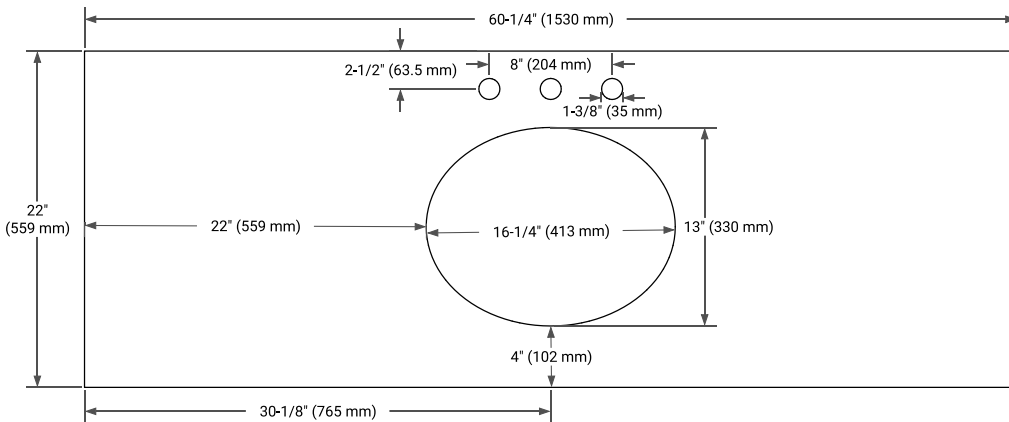

## BASE CABINET DIMENSIONS

60" W x 21.6" D x 34.5" H

## SIDE VIEW

## PLAN VIEW

**OVERALL DIMENSIONS**

60.25" W x 22" D x 1.5" H

**COUNTERTOP OPTIONS**

Carrara White Quartz

**FEATURES**

- Solid countertop with mitered edges & seams
- Undermount white oval sink
- Pre-drilled for 8" widespread faucet

**INCLUDED**

- Countertop
- Matching Backsplash
- Oval Sink

**COUNTERTOP PLAN VIEW**

**EDGE SIDE VIEW**

**THREE DIMENSIONAL COUNTERTOP VIEW**