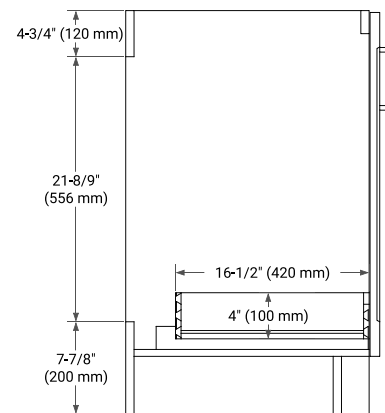

## BASE CABINET DIMENSIONS

60" W x 21.6" D x 34.5" H

## FRONT VIEW

## SIDE VIEW

## PLAN VIEW

**OVERALL DIMENSIONS**

60.25" W x 22" D x 1.5" H

**COUNTERTOP OPTIONS**

Carrara White Quartz

**FEATURES**

- Solid countertop with mitered edges & seams
- Undermount white oval sink
- Pre-drilled for 8" widespread faucet