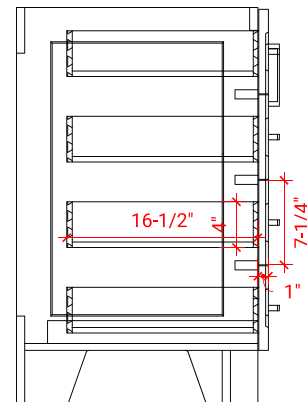

TAYLOR 54" SINGLE SINK BASE CABINET

ARIEL

Q054S

BASE CABINET DIMENSIONS

54" W x 21.6" D x 34.5" H

FEATURES

- Solid wood frame & plywood panels
- Dovetail drawers and joints
- Soft closing doors & drawers

HARDWARE FINISHES

Brushed Nickel Satin Brass Matte Black Polished Chrome

AVAILABLE COLORS

White Grey Midnight Blue

FRONT VIEW

SIDE VIEW

PLAN VIEW

54" SINGLE RECTANGLE SINK COUNTERTOP WITH 1.5 IN. THICKNESS

ARIEL

OVERALL DIMENSIONS

54.25" W x 22" D x 1.5" H

COUNTERTOP OPTIONS

Carrara White Quartz
CQ-054S-REC-CT

FEATURES

- Solid countertop with mitered edges & seams
- Undermount white rectangular sink
- Pre-drilled for 8" widespread faucet

INCLUDED

- Countertop
- Matching Backsplash
- Rectangle Sink

COUNTERTOP PLAN VIEW

EDGE SIDE VIEW

THREE DIMENSIONAL COUNTERTOP VIEW