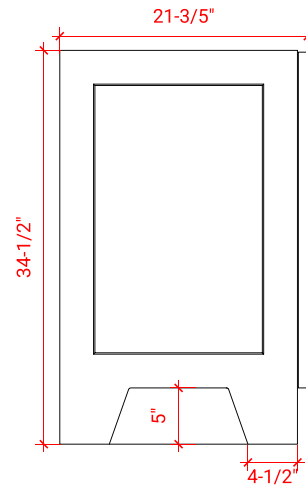

TAYLOR 54" SINGLE SINK BASE CABINET

ARIEL

Q054S

BASE CABINET DIMENSIONS

54" W x 21.6" D x 34.5" H

FEATURES

- Solid wood frame & plywood panels
- Dovetail drawers and joints
- Soft closing doors & drawers

HARDWARE FINISHES

Brushed Nickel Satin Brass Matte Black Polished Chrome

AVAILABLE COLORS

White Grey Midnight Blue

FRONT VIEW

SIDE VIEW

PLAN VIEW

54" SINGLE RECTANGLE SINK COUNTERTOP WITH 1.5 IN. THICKNESS

ARIEL

OVERALL DIMENSIONS

54.25" W x 22" D x 1.5" H

COUNTERTOP OPTIONS

Carrara White Quartz
CQ-054S-REC-CT

FEATURES

- Solid countertop with mitered edges & seams
- Undermount white rectangular sink
- Pre-drilled for 8" widespread faucet

INCLUDED

- Countertop
- Matching Backsplash
- Rectangle Sink

COUNTERTOP PLAN VIEW

EDGE SIDE VIEW

THREE DIMENSIONAL COUNTERTOP VIEW