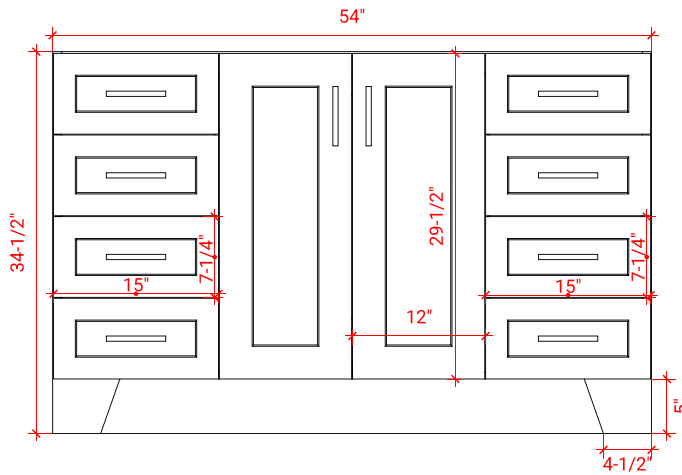

TAYLOR 54" SINGLE SINK BASE CABINET

ARIEL

Q054S

BASE CABINET DIMENSIONS

54" W x 21.6" D x 34.5" H

FEATURES

- Solid wood frame & plywood panels
- Dovetail drawers and joints
- Soft closing doors & drawers

HARDWARE FINISHES

Brushed Nickel Satin Brass Matte Black Polished Chrome

AVAILABLE COLORS

White Grey Midnight Blue

FRONT VIEW

SIDE VIEW

PLAN VIEW

54" SINGLE RECTANGLE SINK COUNTERTOP WITH 1.5 IN. THICKNESS

ARIEL

OVERALL DIMENSIONS

54.25" W x 22" D x 1.5" H

COUNTERTOP OPTIONS

Carrara White Quartz
CQ-054S-REC-CT

FEATURES

- Solid countertop with mitered edges & seams
- Undermount white rectangular sink
- Pre-drilled for 8" widespread faucet

INCLUDED

- Countertop
- Matching Backsplash
- Rectangle Sink

COUNTERTOP PLAN VIEW

EDGE SIDE VIEW

THREE DIMENSIONAL COUNTERTOP VIEW