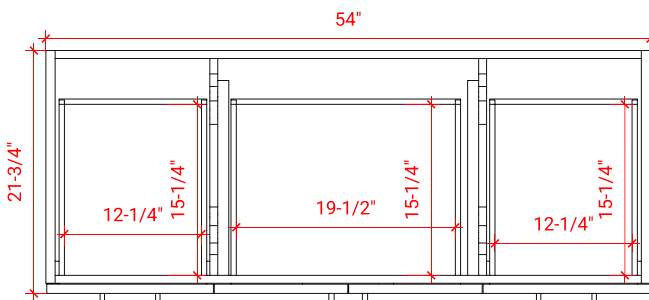

TAYLOR 54" SINGLE SINK BASE CABINET

ARIEL

Q054S

BASE CABINET DIMENSIONS

54" W x 21.6" D x 34.5" H

FEATURES

- Solid wood frame & plywood panels
- Dovetail drawers and joints
- Soft closing doors & drawers

HARDWARE FINISHES

Brushed Nickel Satin Brass Matte Black Polished Chrome

AVAILABLE COLORS

White Grey Midnight Blue

FRONT VIEW

SIDE VIEW

PLAN VIEW

54" SINGLE RECTANGLE SINK COUNTERTOP WITH 1.5 IN. THICKNESS

ARIEL

OVERALL DIMENSIONS

54.25" W x 22" D x 1.5" H

COUNTERTOP OPTIONS

Carrara White Quartz
CQ-054S-REC-CT

FEATURES

- Solid countertop with mitered edges & seams
- Undermount white rectangular sink
- Pre-drilled for 8" widespread faucet

INCLUDED

- Countertop
- Matching Backsplash
- Rectangle Sink

COUNTERTOP PLAN VIEW

EDGE SIDE VIEW

THREE DIMENSIONAL COUNTERTOP VIEW