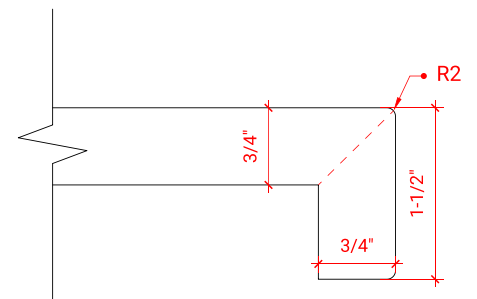

TAYLOR 54" SINGLE SINK BASE CABINET

ARIEL

Q054S

BASE CABINET DIMENSIONS

54" W x 21.6" D x 34.5" H

FEATURES

- Solid wood frame & plywood panels
- Dovetail drawers and joints
- Soft closing doors & drawers

HARDWARE FINISHES

OVERALL DIMENSIONS

54.25" W x 22" D x 1.5" H

COUNTERTOP OPTIONS

Carrara White Quartz
CQ-054S-REC-CT

FEATURES

- Solid countertop with mitered edges & seams
- Undermount white rectangular sink
- Pre-drilled for 8" widespread faucet

INCLUDED

- Countertop
- Matching Backsplash
- Rectangle Sink

COUNTERTOP PLAN VIEW

EDGE SIDE VIEW

THREE DIMENSIONAL COUNTERTOP VIEW