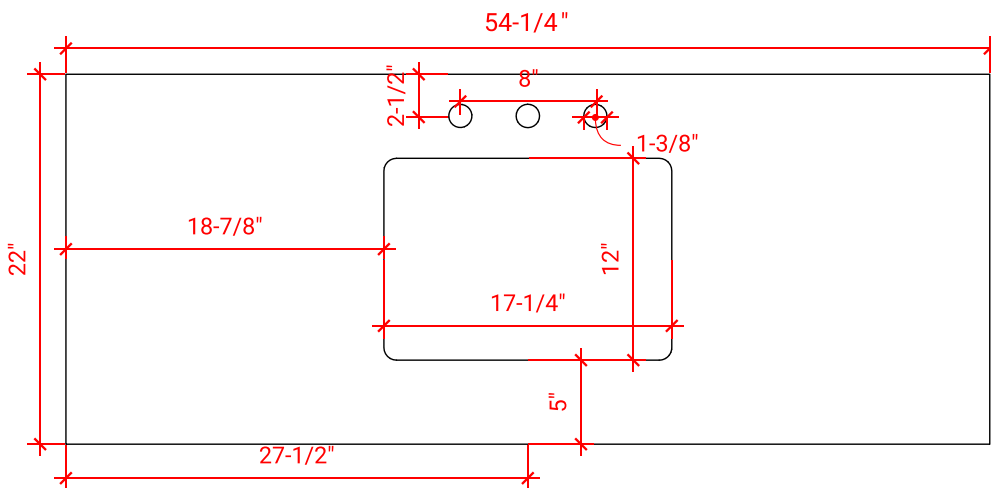

TAYLOR 54" SINGLE SINK BASE CABINET

ARIEL

Q054S

BASE CABINET DIMENSIONS

54" W x 21.6" D x 34.5" H

FEATURES

- Solid wood frame & plywood panels
- Dovetail drawers and joints
- Soft closing doors & drawers

HARDWARE FINISHES

OVERALL DIMENSIONS

54.25" W x 22" D x 1.5" H

COUNTERTOP OPTIONS

Carrara White Quartz
CQ-054S-REC-CT

FEATURES

- Solid countertop with mitered edges & seams
- Undermount white rectangular sink
- Pre-drilled for 8" widespread faucet

INCLUDED

- Countertop
- Matching Backsplash
- Rectangle Sink

COUNTERTOP PLAN VIEW

EDGE SIDE VIEW

THREE DIMENSIONAL COUNTERTOP VIEW