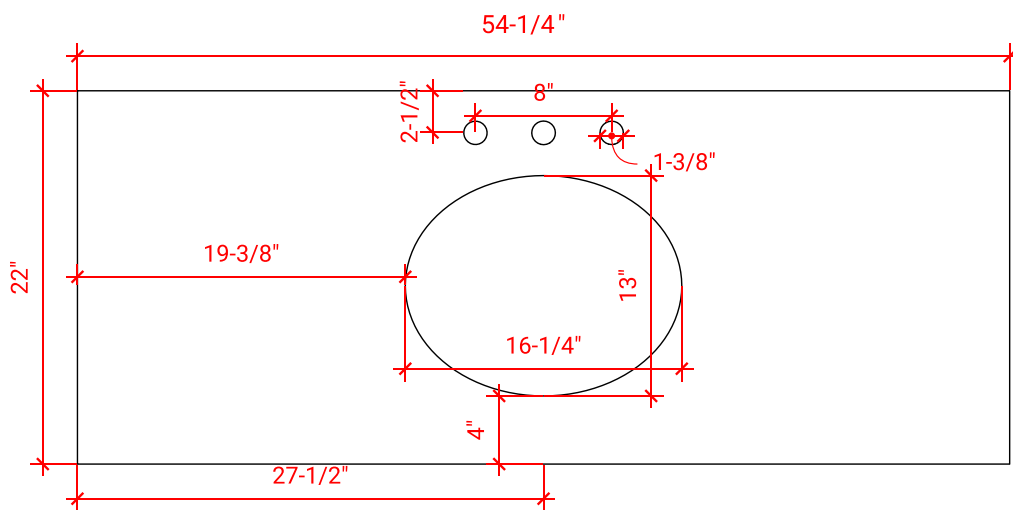

## BASE CABINET DIMENSIONS

54" W x 21.6" D x 34.5" H

## SIDE VIEW

## PLAN VIEW

**OVERALL DIMENSIONS**

54.25" W x 22" D x 1.5" H

**COUNTERTOP OPTIONS**

Carrara White Quartz  
CQ-054S-OVL-CT

**FEATURES**

- Solid countertop with mitered edges & seams
- Undermount white oval sink
- Pre-drilled for 8" widespread faucet

**INCLUDED**

- Countertop
- Matching Backsplash
- Oval Sink

**COUNTERTOP PLAN VIEW**

**EDGE SIDE VIEW**

**THREE DIMENSIONAL COUNTERTOP VIEW**