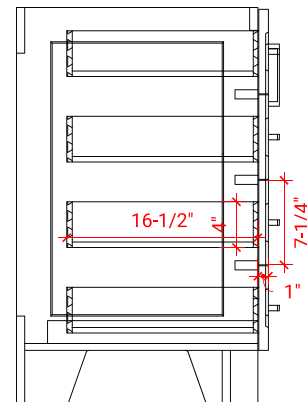

## BASE CABINET DIMENSIONS

54" W x 21.6" D x 34.5" H

## FRONT VIEW

## SIDE VIEW

## PLAN VIEW

**OVERALL DIMENSIONS**

54.25" W x 22" D x 1.5" H

**COUNTERTOP OPTIONS**

Carrara White Quartz  
CQ-054S-OVL-CT

**FEATURES**

- Solid countertop with mitered edges & seams
- Undermount white oval sink
- Pre-drilled for 8" widespread faucet