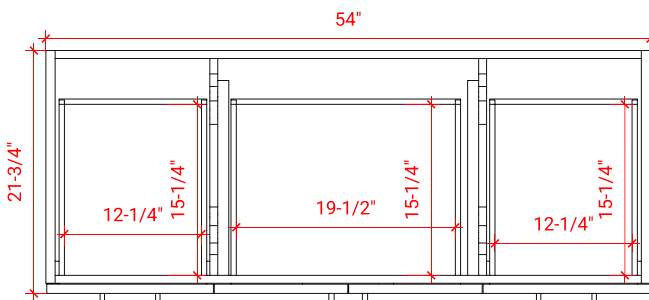

## BASE CABINET DIMENSIONS

54" W x 21.6" D x 34.5" H

## PLAN VIEW

**OVERALL DIMENSIONS**

54.25" W x 22" D x 1.5" H

**COUNTERTOP OPTIONS**

Carrara White Quartz  
CQ-054S-OVL-CT

**FEATURES**

- Solid countertop with mitered edges & seams
- Undermount white oval sink
- Pre-drilled for 8" widespread faucet