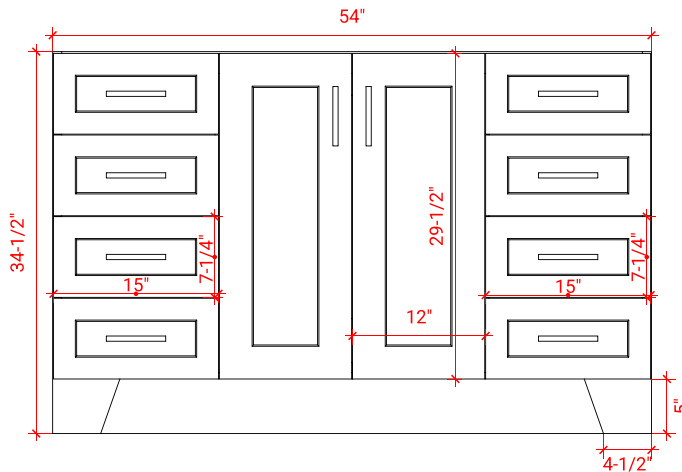

TAYLOR 54" SINGLE SINK BASE CABINET

ARIEL

Q054S

BASE CABINET DIMENSIONS

54" W x 21.6" D x 34.5" H

FEATURES

- Solid wood frame & plywood panels
- Dovetail drawers and joints
- Soft closing doors & drawers

HARDWARE FINISHES

Brushed Nickel   Satin Brass   Matte Black   Polished Chrome

AVAILABLE COLORS

White   Grey   Midnight Blue

FRONT VIEW

SIDE VIEW

PLAN VIEW