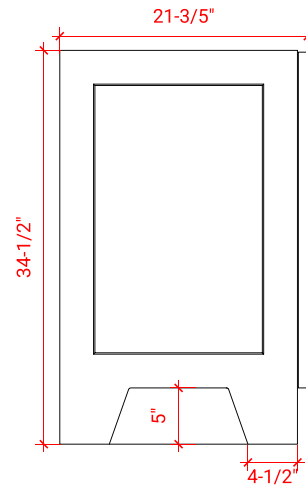

## BASE CABINET DIMENSIONS

54" W x 21.6" D x 34.5" H

## FRONT VIEW

## SIDE VIEW

## PLAN VIEW

**OVERALL DIMENSIONS**

54.25" W x 22" D x 1.5" H

**COUNTERTOP OPTIONS**

Carrara White Quartz  
CQ-054S-OVL-CT

**FEATURES**

- Solid countertop with mitered edges & seams
- Undermount white oval sink
- Pre-drilled for 8" widespread faucet