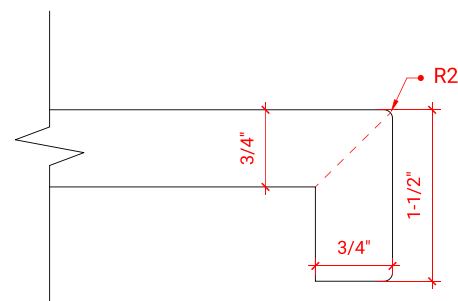

## SIDE VIEW

## PLAN VIEW

**OVERALL DIMENSIONS**

54.25" W x 22" D x 1.5" H

**COUNTERTOP OPTIONS**

Carrara White Quartz  
CQ-054S-OVL-CT

**FEATURES**

- Solid countertop with mitered edges & seams
- Undermount white oval sink
- Pre-drilled for 8" widespread faucet

**INCLUDED**

- Countertop
- Matching Backsplash
- Oval Sink

**COUNTERTOP PLAN VIEW**

**EDGE SIDE VIEW**

**THREE DIMENSIONAL COUNTERTOP VIEW**