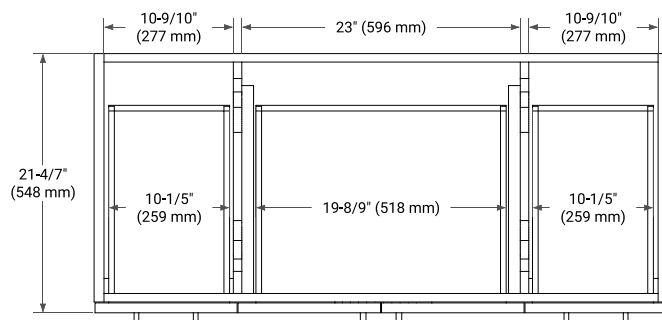

TAYLOR 48" SINGLE SINK BASE CABINET

BASE CABINET DIMENSIONS

48" W x 21.6" D x 34.5" H

FEATURES

- Solid wood frame & plywood panels
- Dovetail drawers and joints
- Soft closing doors & drawers

HARDWARE FINISHES*

Brushed Nickel   Satin Brass   Matte Black   Polished Chrome

Hardware comes preinstalled with the illustrated option. Other finishes are available on our online store if you prefer a different one.

AVAILABLE COLORS

White   Grey   Midnight Blue

SIDE VIEW

PLAN VIEW