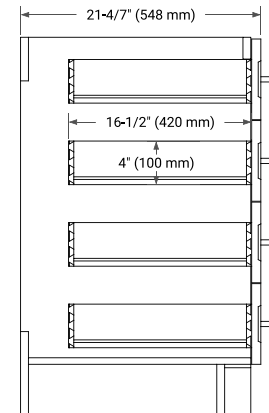

TAYLOR 48" SINGLE SINK BASE CABINET

BASE CABINET DIMENSIONS

48" W x 21.6" D x 34.5" H

FEATURES

- Solid wood frame & plywood panels
- Dovetail drawers and joints
- Soft closing doors & drawers

HARDWARE FINISHES*

Brushed Nickel   Satin Brass   Matte Black   Polished Chrome

Hardware comes preinstalled with the illustrated option. Other finishes are available on our online store if you prefer a different one.

AVAILABLE COLORS

White   Grey   Midnight Blue

SIDE VIEW

PLAN VIEW